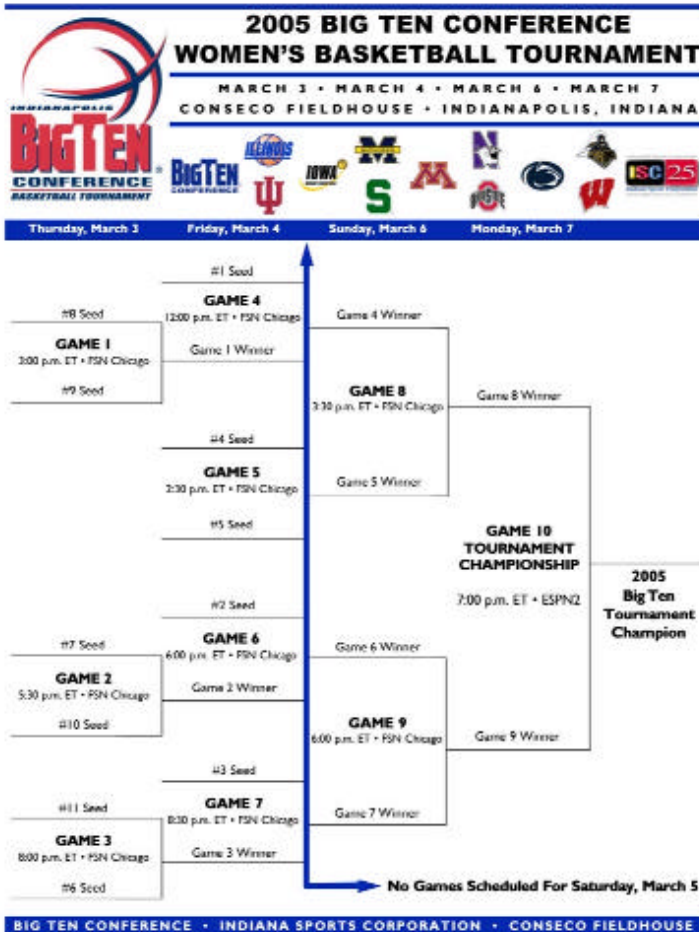

BIG TEN TOURNAMENT INFORMATION

Indianapolis Named Host for 2006 Big Ten Tournament

The Big Ten Conference has named the city of Indianapolis as host of the 2006 Conference Women's Basketball Tournament. The 2006 event, which will be held March 2-6, will be the 12th postseason Tournament in League history and the 11th to be played in Indianapolis.

The inaugural Big Ten Tournament was played in the RCA Dome in 1995 and remained at that location until 1999. The Tournament moved to Consecro Fieldhouse in 2000 and then left Indianapolis for a one-year stint in Grand Rapids, Mich., in 2001. The Conference Tournament returned to Indianapolis and Consecro Fieldhouse in 2002 and will remain at that venue through 2006.

In the past decade of Big Ten Tournament play, the Conference has welcomed more than 283,000 fans, including over 256,000 spectators to the Indianapolis area. Last year's Tournament broke both single-session and total attendance records with 9,417 and 37,365 fans, respectively.

March 3-7, 2005
Consecro Fieldhouse
Indianapolis, Indiana

ALL-TIME BIG TEN TOURNAMENT ATTENDANCE

Year	Session 1	Session 2	Session 3	Session 4	Session 5	Total	Avg. per Session
1995	3,782	4,293	5,006	4,240	4,590	22,001	4,400
1996	3,517	4,038	3,688	4,840	6,783	22,866	4,573
1997	4,548	5,755	4,285	4,725	5,490	24,803	4,960
1998	4,280	6,363	4,796	4,505	5,930	25,874	5,175
1999	4,961	7,317	4,948	6,123	6,459	29,808	5,962
2000	5,053	4,753	5,664	6,672	5,256	27,398	5,480
2001	5,340	2,796	5,566	7,948	5,369	27,019	5,403
2002	5,630	6,324	5,614	9,358	9,221	35,846	7,169
2003	4,854	5,318	5,743	6,898	7,847	30,658	6,132
2004	5,521	6,768	7,405	8,524	# 9,417	* 37,635	* 7,527
Total	4,749	5,373	5,272	6,383	6,636	283,908	28,391 (year)
						5,678 (session)