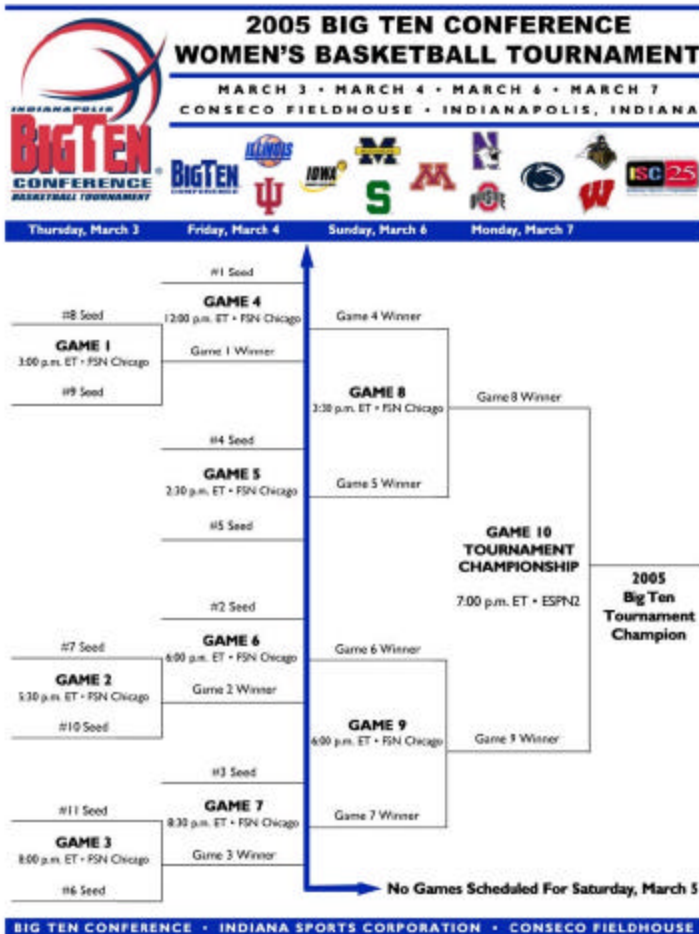

BIG TEN TOURNAMENT INFORMATION

Indianapolis Named Host for 2006 Big Ten Tournament

The Big Ten Conference has named the city of Indianapolis as host of the 2006 Conference Women's Basketball Tournament. The 2006 event, which will be held March 2-6, will be the 12th postseason Tournament in League history and the 11th to be played in Indianapolis.

The inaugural Big Ten Tournament was played in the RCA Dome in 1995 and remained at that location until 1999. The Tournament moved to Consecro Fieldhouse in 2000 and then left Indianapolis for a one-year stint in Grand Rapids, Mich., in 2001. The Conference Tournament returned to Indianapolis and Consecro Fieldhouse in 2002 and will remain at that venue through 2006.

In the past decade of Big Ten Tournament play, the Conference has welcomed more than 283,000 fans, including over 256,000 spectators to the Indianapolis area. Last year's Tournament broke both single-session and total attendance records with 9,417 and 37,365 fans, respectively.

March 3-7, 2005
Consecro Fieldhouse
Indianapolis, Indiana

ALL-TIME BIG TEN TOURNAMENT ATTENDANCE

Year	Session 1	Session 2	Session 3	Session 4	Session 5	Total	Avg. per Session
1995	3,782	4,293	5,006	4,240	4,590	22,001	4,400
1996	3,517	4,038	3,688	4,840	6,783	22,866	4,573
1997	4,548	5,755	4,285	4,725	5,490	24,803	4,960
1998	4,280	6,363	4,796	4,505	5,930	25,874	5,175
1999	4,961	7,317	4,948	6,123	6,459	29,808	5,962
2000	5,053	4,753	5,664	6,672	5,256	27,398	5,480
2001	5,340	2,796	5,566	7,948	5,369	27,019	5,403
2002	5,630	6,324	5,614	9,358	9,221	35,846	7,169
2003	4,854	5,318	5,743	6,898	7,847	30,658	6,132
2004	5,521	6,768	7,405	8,524	# 9,417	* 37,635	* 7,527
Total	4,749	5,373	5,272	6,383	6,636	283,908	28,391 (year)
						5,678 (session)