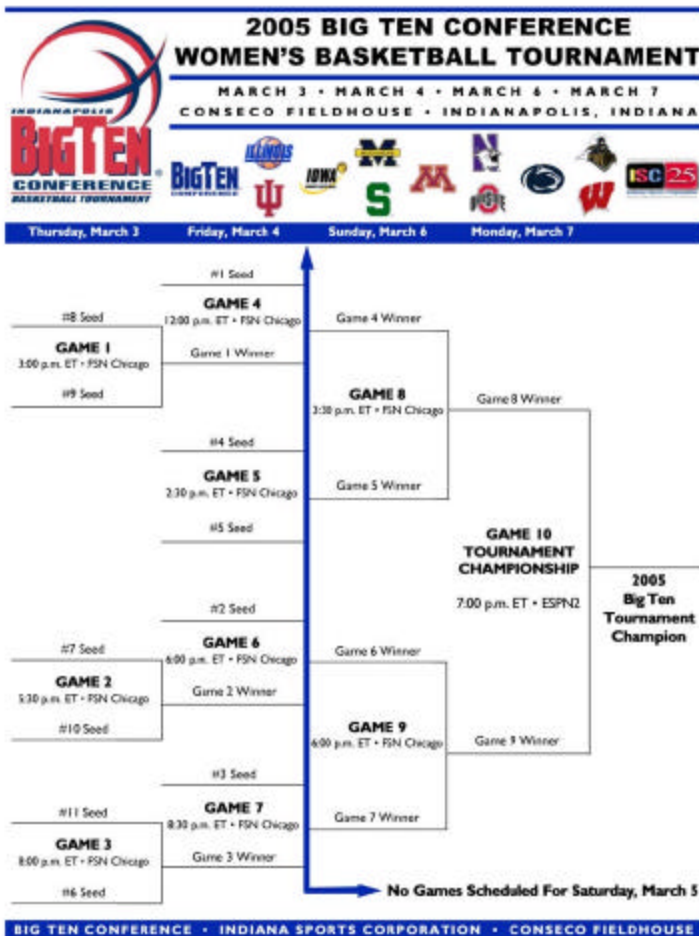

BIG TEN TOURNAMENT INFORMATION

Indianapolis Named Host for 2006 Big Ten Tournament

The Big Ten Conference has named the city of Indianapolis as host of the 2006 Conference Women's Basketball Tournament. The 2006 event, which will be held March 2-6, will be the 12th postseason Tournament in League history and the 11th to be played in Indianapolis.

The inaugural Big Ten Tournament was played in the RCA Dome in 1995 and remained at that location until 1999. The Tournament moved to Consecro Fieldhouse in 2000 and then left Indianapolis for a one-year stint in Grand Rapids, Mich., in 2001. The Conference Tournament returned to Indianapolis and Consecro Fieldhouse in 2002 and will remain at that venue through 2006.

In the past decade of Big Ten Tournament play, the Conference has welcomed more than 283,000 fans, including over 256,000 spectators to the Indianapolis area. Last year's Tournament broke both single-session and total attendance records with 9,417 and 37,365 fans, respectively.

March 3-7, 2005
Consecro Fieldhouse
Indianapolis, Indiana

ALL-TIME BIG TEN TOURNAMENT ATTENDANCE

Year	Session 1	Session 2	Session 3	Session 4	Session 5	Total	Avg. per Session
1995	3,782	4,293	5,006	4,240	4,590	22,001	4,400
1996	3,517	4,038	3,688	4,840	6,783	22,866	4,573
1997	4,548	5,755	4,285	4,725	5,490	24,803	4,960
1998	4,280	6,363	4,796	4,505	5,930	25,874	5,175
1999	4,961	7,317	4,948	6,123	6,459	29,808	5,962
2000	5,053	4,753	5,664	6,672	5,256	27,398	5,480
2001	5,340	2,796	5,566	7,948	5,369	27,019	5,403
2002	5,630	6,324	5,614	9,358	9,221	35,846	7,169
2003	4,854	5,318	5,743	6,898	7,847	30,658	6,132
2004	5,521	6,768	7,405	8,524	# 9,417	* 37,635	* 7,527
Total	4,749	5,373	5,272	6,383	6,636	283,908	28,391 (year)
						5,678 (session)