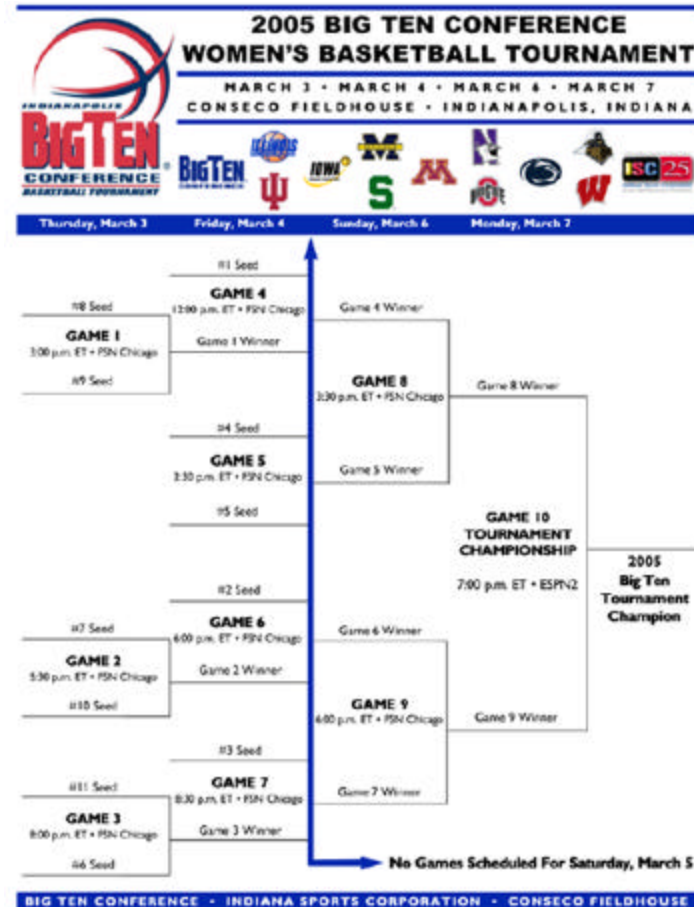

Paula Sanders and Bella Engen led the Spartans in the victory with 16 points each, while Sanders added 12 rebounds. Senior forward Kisha Kelley, the Spartans' all-time leading scorer, dished out a career-high and game-high eight assists. Five MSU student-athletes scored in double figures in the game, which marked the Spartans' third-straight win over Wisconsin in the 1995 season.

Date Published	Actual Date	Moment
December 30, 2004	March 3, 1995	Iowa vs. Minnesota in 1st Tournament game played in Indy.
January 6, 2005	March 1, 1999	Purdue ends Illinois' upset bid in Tournament final; Wins NCAA Title.
January 13, 2005	March 4, 1995	Wisconsin's Barb Franke sets Tourney game record of 35 pts vs. MSU.
January 20, 2005		
January 27, 2005		
February 3, 2005		
February 10, 2005		
February 17, 2005		
February 24, 2005		
March 3, 2005		

ALL-SESSION TICKETS ON SALE

All-session tickets for the 2005 Big Ten Women's Basketball Tournament are now on sale through Ticketmaster.

The Tournament returns to Indianapolis and Consecro Fieldhouse, featuring 10 games over five days, March 3-7, 2005, with no games on March 5 to make way for the Indiana High School Athletic Association Girls' State Basketball Finals.

All-session tickets for the general public are on sale for $55 at all Ticketmaster outlets, including the Consecro Fieldhouse box office, Ticketmaster charge-by-phone numbers (317-239-5151 in central Indiana) and www.ticketmaster.com.

This will be the 10th year Indianapolis has hosted the tournament, and the fourth straight year the event will have taken place at the Fieldhouse. The 2004 tournament drew a record 37,635 fans. In addition, the women's championship game drew a single-session record of 9,417. Purdue captured the women's tournament title for the second consecutive year, and a record fifth time in tournament history.

March 3-7, 2005
Consecro Fieldhouse
Indianapolis, Indiana

Additionally, all-session tickets are on sale now for each university's fan block and can be obtained by picking up a ticket brochure at the university's athletic ticket office or by calling the number below:

BIG TEN TICKET OFFICE NUMBERS

Illinois . . . . . (217) 333-3470 or (866) ILLINI-1	Northwestern . . . . . (847) 491-CATS
Indiana . . . . . (800) 447-GOIU or (812) 855-4006	Ohio State . . . . . (614) 292-2624
Iowa . . . . . (800) IA HAWKS or (319) 335-9323	Penn State . . . . . (800) 833-5533
Michigan . . . . . (734) 764-0247 or (866) 296-6849	Purdue . . . . . (800) 49-SPORT or (765) 494-3194
Michigan State . . . . . (800) GO-STATE or (517) 355-1610	Wisconsin . . . . . (608) 262-1440
Minnesota . . . . . (800) U-GOPHER or (612) 624-8080	

TOURNAMENT SCHEDULE

MARCH 3-7, 2005 • CONSECO FIELDHOUSE • INDIANAPOLIS INDIANA

THURSDAY, MARCH 3 - SESSION ONE

Game 1: #9 Seed vs. #8 Seed	3:00 p.m.	FSN Chicago
Game 2: #7 Seed vs. #10 Seed	5:30 p.m.	FSN Chicago
Game 3: #6 Seed vs. #11 Seed	8:00 p.m.	FSN Chicago

FRIDAY, MARCH 4 - SESSION TWO

Game 4: #1 Seed vs. Game 1 Winner	12:00 p.m.	FSN Chicago
Game 5: #4 Seed vs. #5 Seed	2:30 p.m.	FSN Chicago

FRIDAY, MARCH 4 - SESSION THREE

Game 6: #2 Seed vs. Game 2 Winner	6:00 p.m.	FSN Chicago
Game 7: #3 Seed vs. Game 3 Winner	8:30 p.m.	FSN Chicago

SUNDAY, MARCH 7 - SESSION FOUR

Game 8: Game 4 Winner vs. Game 5 Winner	3:30 p.m.	FSN Chicago
Game 9: Game 6 Winner vs. Game 7 Winner	6:00 p.m.	FSN Chicago

MONDAY, MARCH 8 - SESSION FIVE

Game 10: Game 8 Winner vs. Game 9 Winner	7:00 p.m.	ESPN2

All times are tentative and subject to change and are EST.

HOTEL ACCOMMODATIONS

Fans should contact the Big Ten Tournament Housing Bureau at 1-800-556-INDY (4639), 1-317-684-2573, housing@indianapolis.org or www.indianasportscorp.com to reserve hotel rooms. More than 5,000 hotel rooms are in the downtown area within walking distance of the Big Ten women's tournament action.

MEDIA INFORMATION