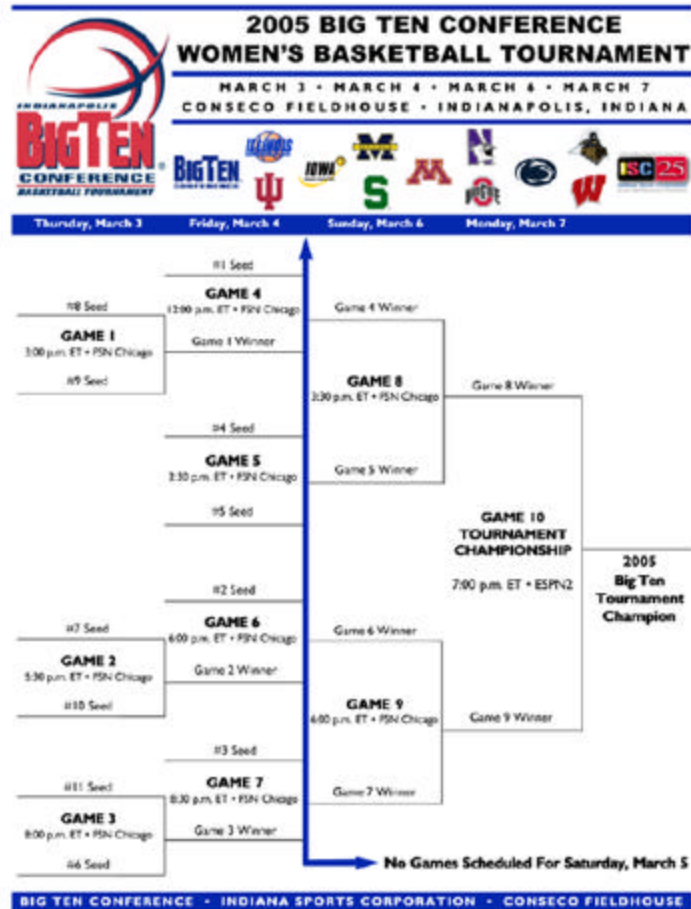

The Illini finished the season 19-12 after a second-round loss in the NCAA Championship, while the near-upset gave the Boilermakers momentum heading into the tournament. Purdue went on to win the NCAA title, the first for a Big Ten women's basketball program.

Date Published	Actual Date	Moment
December 30, 2004	March 3, 1995	Iowa vs. Minnesota in 1st Tournament game played in Indy.
January 6, 2005	March 1, 1999	Purdue ends Illinois' upset bid in Tournament final; Wins NCAA Title.
January 13, 2005		
January 20, 2005		
January 27, 2005		
February 3, 2005		
February 10, 2005		
February 17, 2005		
February 24, 2005		
March 3, 2005		

ALL-SESSION TICKETS ON SALE

All-session tickets for the 2005 Big Ten Women's Basketball Tournament are now on sale through Ticketmaster.

The Tournament returns to Indianapolis and Consecos Fieldhouse, featuring 10 games over five days, March 3-7, 2005, with no games on March 5 to make way for the Indiana High School Athletic Association Girls' State Basketball Finals.

All-session tickets for the general public are on sale for $55 at all Ticketmaster outlets, including the Consecos Fieldhouse box office, Ticketmaster charge-by-phone numbers (317-239-5151 in central Indiana) and www.ticketmaster.com.

This will be the 10th year Indianapolis has hosted the tournament, and the fourth straight year the event will have taken place at the Fieldhouse. The 2004 tournament drew a record 37,635 fans. In addition, the women's championship game drew a single-session record of 9,417. Purdue captured the women's tournament title for the second consecutive year, and a record fifth time in tournament history.

Additionally, all-session tickets are on sale now for each university's fan block and can be obtained by picking up a ticket brochure at the university's athletic ticket office or by calling the number below:

BIG TEN TICKET OFFICE NUMBERS

Illinois . . . . . (217) 333-3470 or (866) ILLINI-1	Northwestern . . . . . (847) 491-CATS
Indiana . . . . . (800) 447-GOIU or (812) 855-4006	Ohio State . . . . . (614) 292-2624
Iowa . . . . . (800) IA HAWKS or (319) 335-9323	Penn State . . . . . (800) 833-5533
Michigan . . . . . (734) 764-0247 or (866) 296-6849	Purdue . . . . . (800) 49-SPORT or (765) 494-3194
Michigan State . . . . . (800) GO-STATE or (517) 355-1610	Wisconsin . . . . . (608) 262-1440
Minnesota . . . . . (800) U-GOPHER or (612) 624-8080	

TOURNAMENT SCHEDULE

MARCH 3-7, 2005 • CONSECO FIELDHOUSE • INDIANAPOLIS INDIANA

THURSDAY, MARCH 3 - SESSION ONE

Game 1: #9 Seed vs. #8 Seed	3:00 p.m.	FSN Chicago
Game 2: #7 Seed vs. #10 Seed	5:30 p.m.	FSN Chicago
Game 3: #6 Seed vs. #11 Seed	8:00 p.m.	FSN Chicago

FRIDAY, MARCH 4 - SESSION TWO

Game 4: #1 Seed vs. Game 1 Winner	12:00 p.m.	FSN Chicago
Game 5: #4 Seed vs. #5 Seed	2:30 p.m.	FSN Chicago

FRIDAY, MARCH 4 - SESSION THREE

Game 6: #2 Seed vs. Game 2 Winner	6:00 p.m.	FSN Chicago
Game 7: #3 Seed vs. Game 3 Winner	8:30 p.m.	FSN Chicago

SUNDAY, MARCH 7 - SESSION FOUR

Game 8: Game 4 Winner vs. Game 5 Winner	3:30 p.m.	FSN Chicago
Game 9: Game 6 Winner vs. Game 7 Winner	6:00 p.m.	FSN Chicago

MONDAY, MARCH 8 - SESSION FIVE

Game 10: Game 8 Winner vs. Game 9 Winner	7:00 p.m.	ESPN2

All times are tentative and subject to change and are EST.

HOTEL ACCOMMODATIONS

Fans should contact the Big Ten Tournament Housing Bureau at 1-800-556-INDY (4639), 1-317-684-2573, housing@indianapolis.org or www.indianasportscorp.com to reserve hotel rooms. More than 5,000 hotel rooms are in the downtown area within walking distance of the Big Ten women's tournament action.

MEDIA INFORMATION