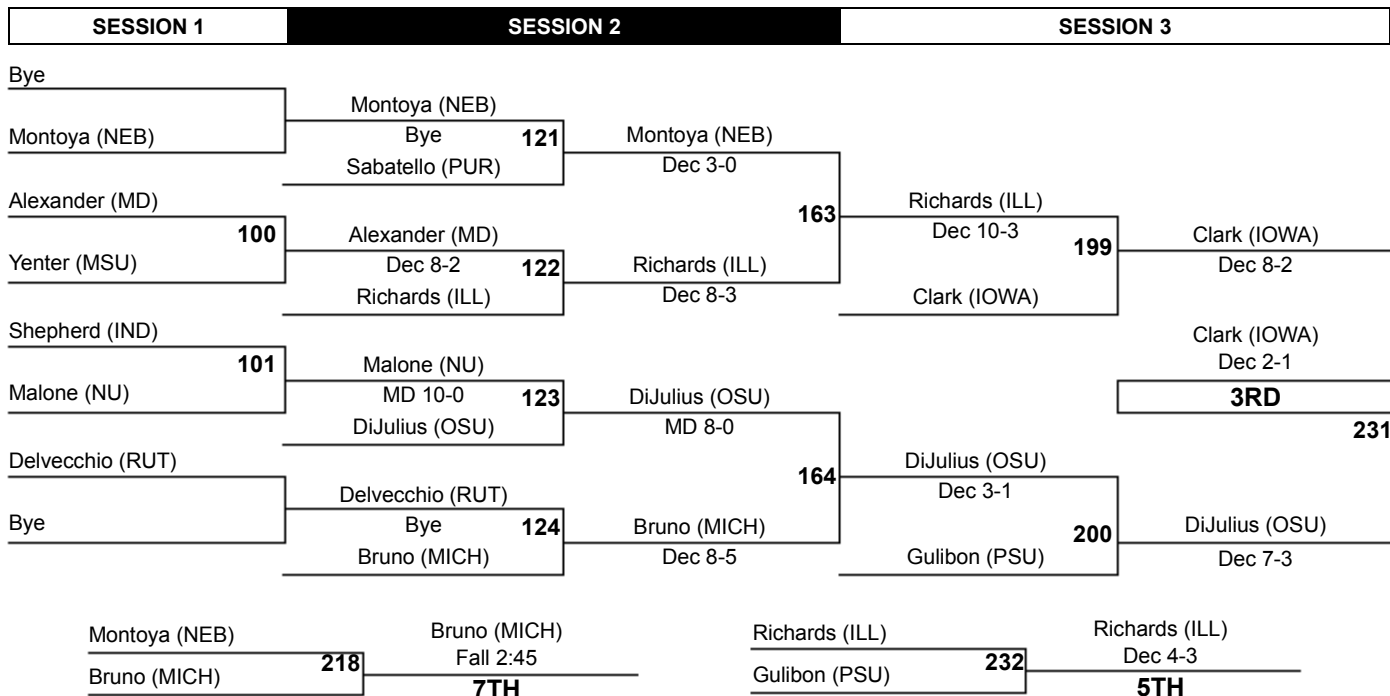

Lizak (MINN) 217  
White (NU) 217

Lizak (MINN) MD 11-0  
7TH

Youtsey (MICH) 229  
Lambert (NEB) 229

Youtsey (MICH) Dec 2-1  
5TH

# 2015 Big Ten Wrestling Championships

133

# 2015 Big Ten Wrestling Championships

141

SESSION 1		SESSION 2		SESSION 3	
(1) Logan Stieber (OSU) RS Sr (24-0)	Bye	Stieber (OSU)	Bye	Stieber (OSU)	
(9) Kade Moss (PSU) RS Fr (17-16)	12	Lawrence (PUR)	SV-1 6-4	MD 9-0	
(8) Nick Lawrence (PUR) RS Sr (22-16)				165	
(5) Anthony Ashnault (RUT) RS Fr (26-6)	13	Ashnault (RUT)	Dec 7-2	Ashnault (RUT)	
(12) Shyheim Brown (MD) RS So (18-13)				68	
(13) Jesse Thielke (WIS) RS So (5-11)	14	Thielke (WIS)	Fall 3:58	Fall 5:50	
(4) Steven Rodrigues (ILL) RS Jr (15-10)					
(3) Anthony Abidin (NEB) RS Jr (31-4)	15	Abidin (NEB)	Fall 2:01	Dziewa (IOWA)	
(14) Sean Brown (IND) RS Fr (8-22)				69	
(11) Javier Gasca III (MSU) RS So (14-7)	16	Dziewa (IOWA)	MD 11-3	Dec 3-1	
(6) Josh Dziewa (IOWA) RS Sr (27-7)				166	
(7) Jameson Oster (NU) RS Sr (21-12)	17	Oster (NU)	Dec 7-2	Dardanes (MINN)	
(10) George Fisher (MICH) RS Fr (22-17)				70	
Bye		Dardanes (MINN)	Bye	Fall 3:58	
(2) Nick Dardanes (MINN) RS Sr (22-3)					
					Stieber (OSU) Dec 5-1 Stieber (OSU) TF-1.5 3:07 (16-1) <b>CHAMPION</b> 233