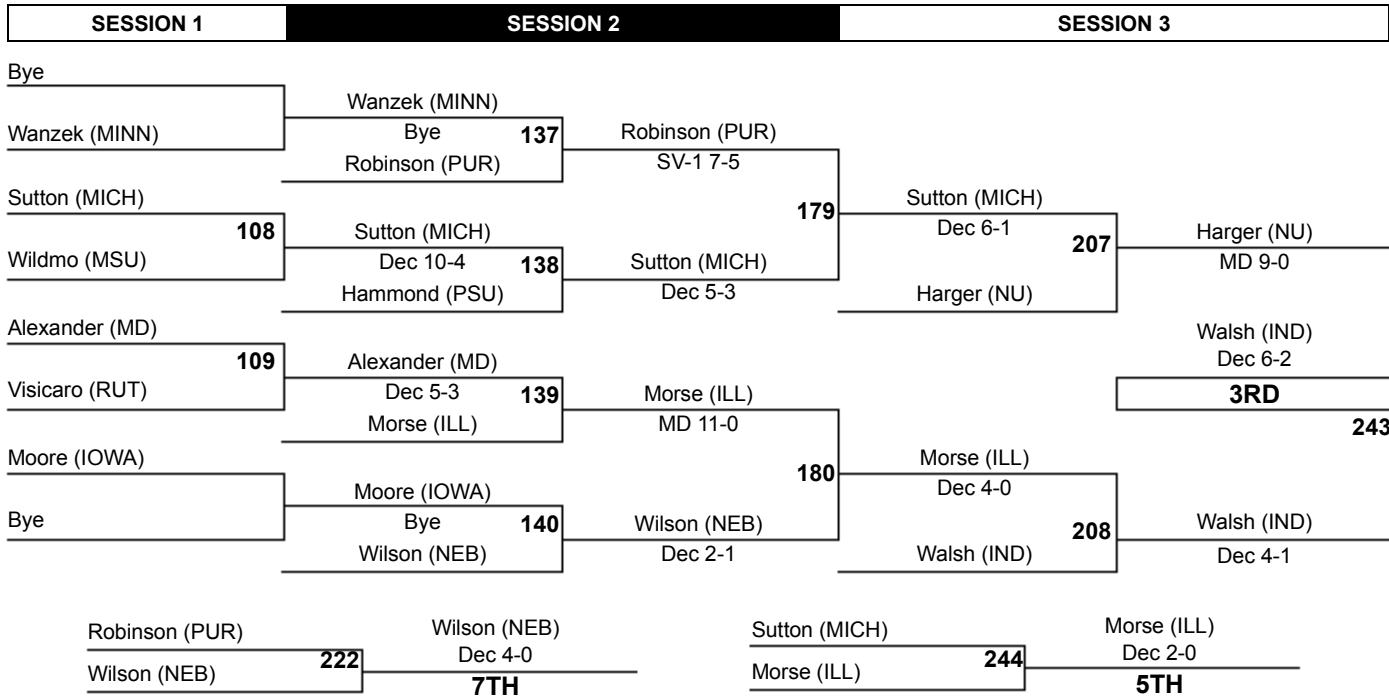

2015 Big Ten Wrestling Championships

165