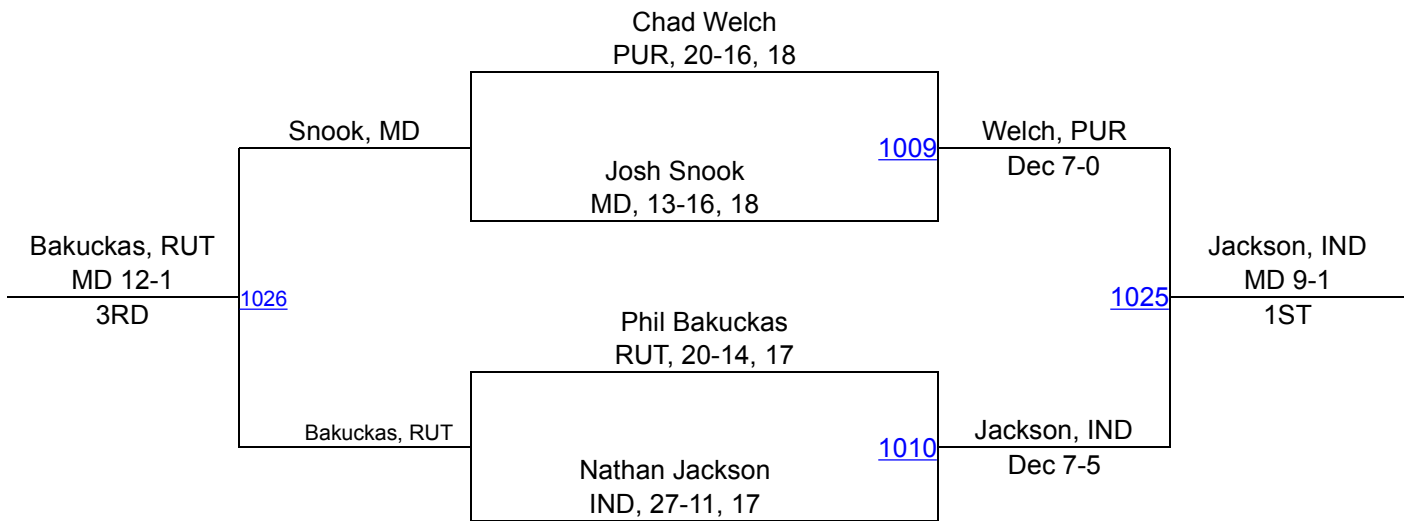

2015 Big Ten Wrestling Championships

174 (9th)