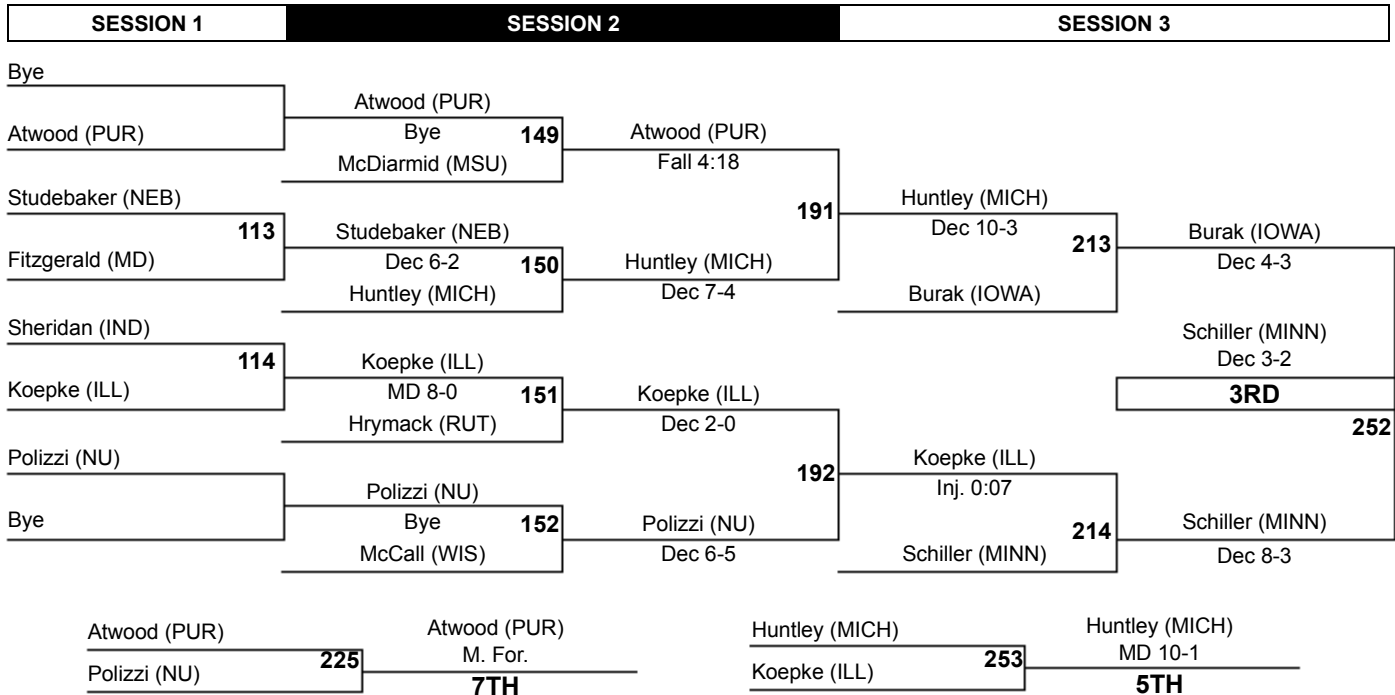

2015 Big Ten Wrestling Championships

197