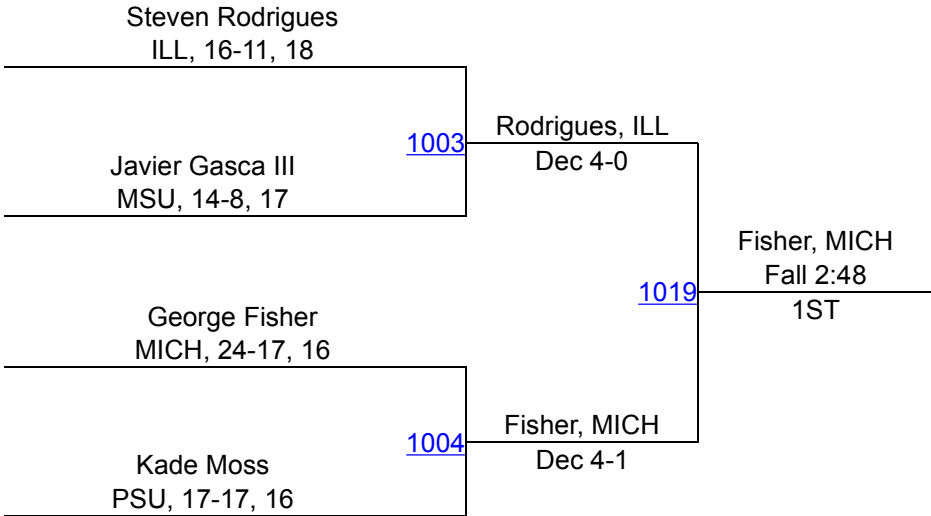

2015 Big Ten Wrestling Championships

141 (9th)