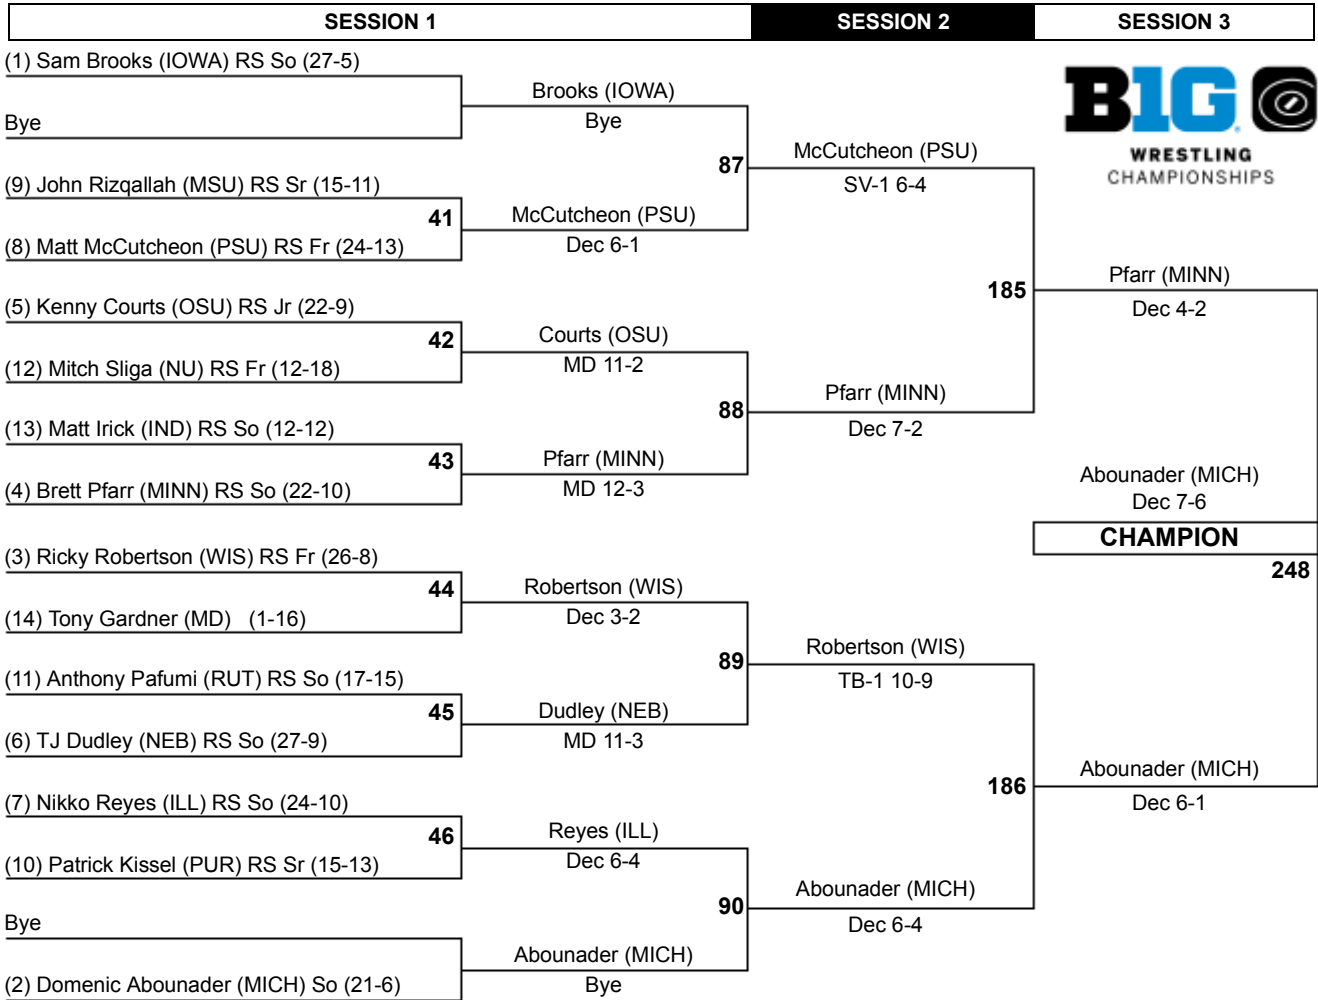

2015 Big Ten Wrestling Championships

184

7TH

5TH