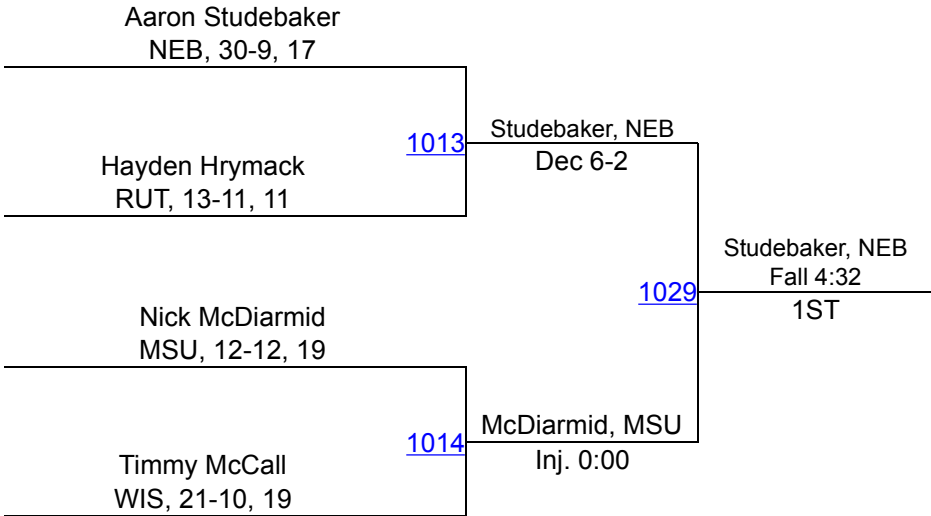

2015 Big Ten Wrestling Championships

197 (9th)