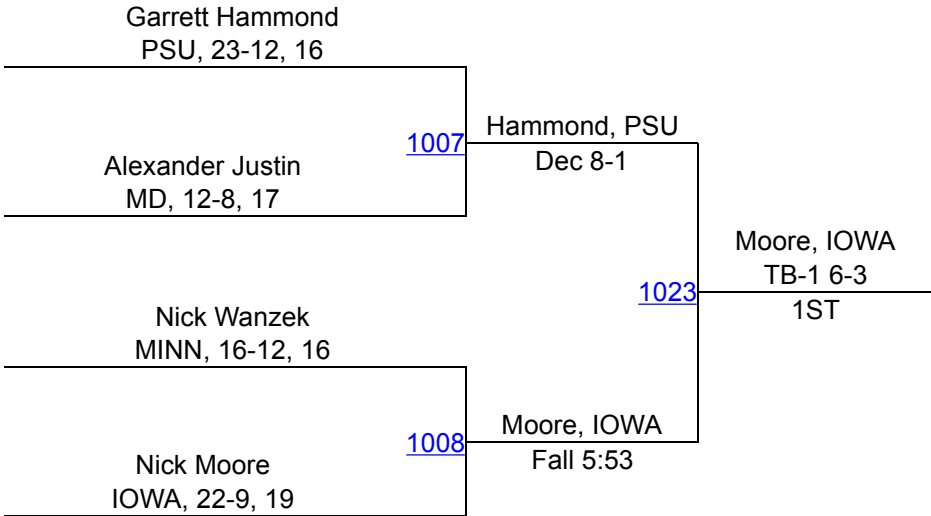

# 2015 Big Ten Wrestling Championships

**133 (9th)**

# 2015 Big Ten Wrestling Championships

141 (9th)

# 2015 Big Ten Wrestling Championships

**157 (9th)**

# 2015 Big Ten Wrestling Championships

**165 (9th)**