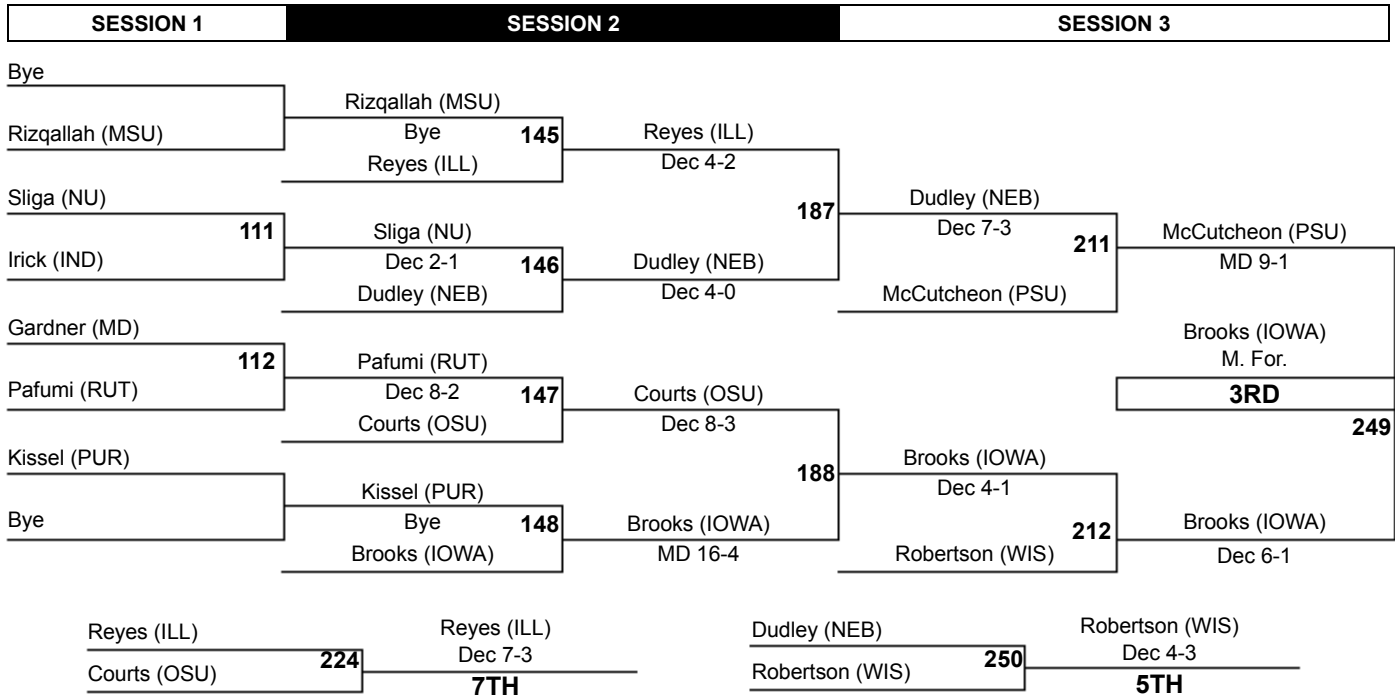

2015 Big Ten Wrestling Championships

184

7TH

5TH