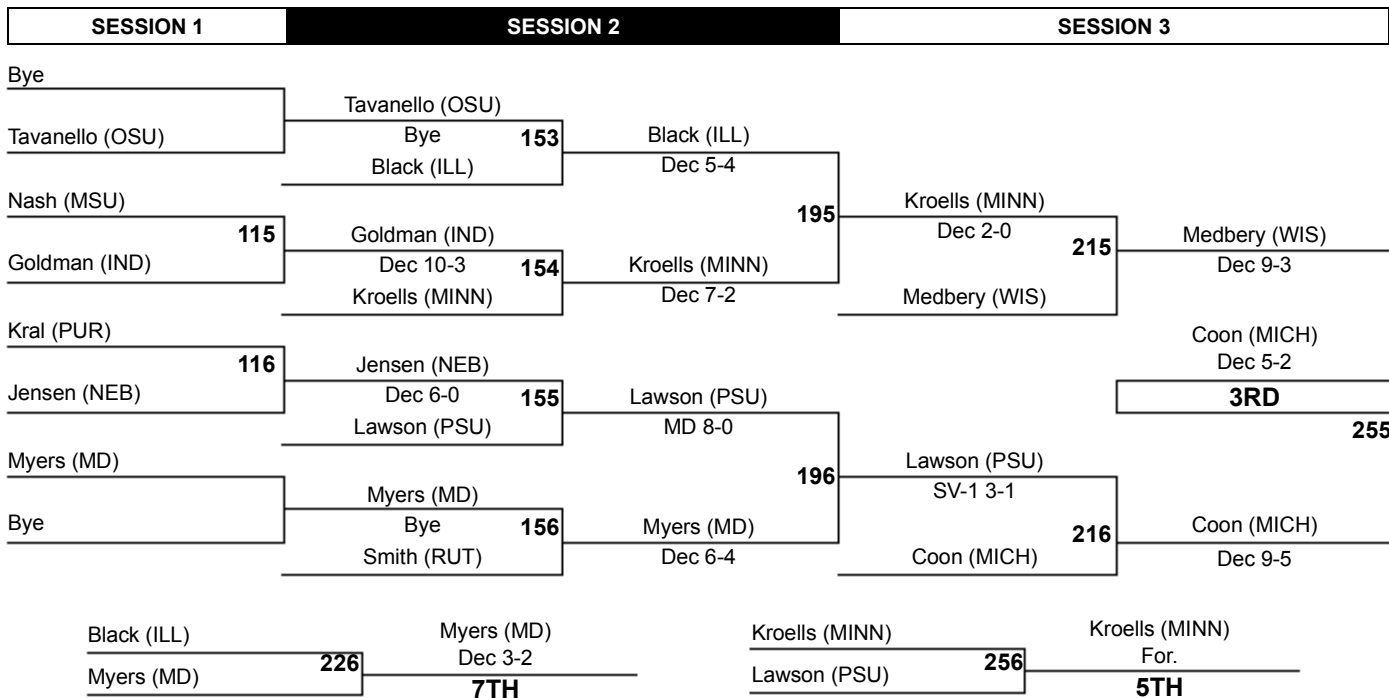

2015 Big Ten Wrestling Championships

285