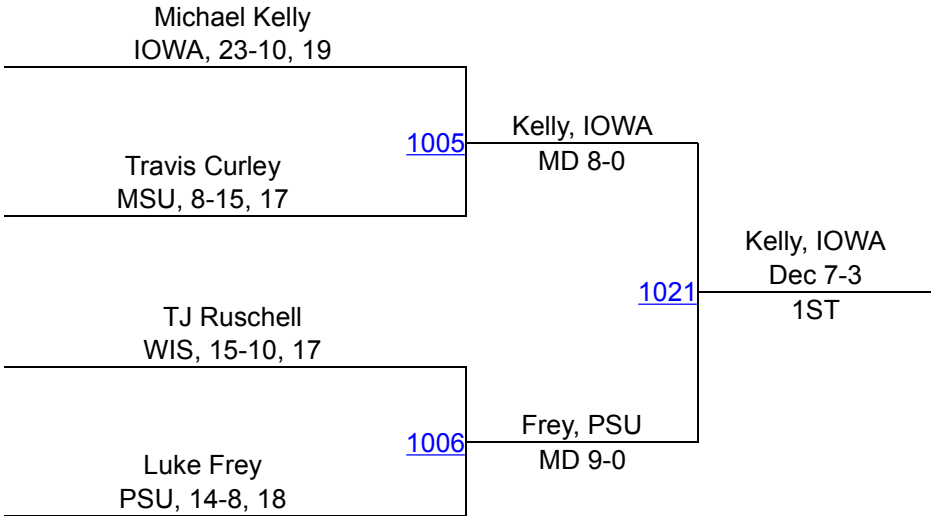

2015 Big Ten Wrestling Championships

157 (9th)