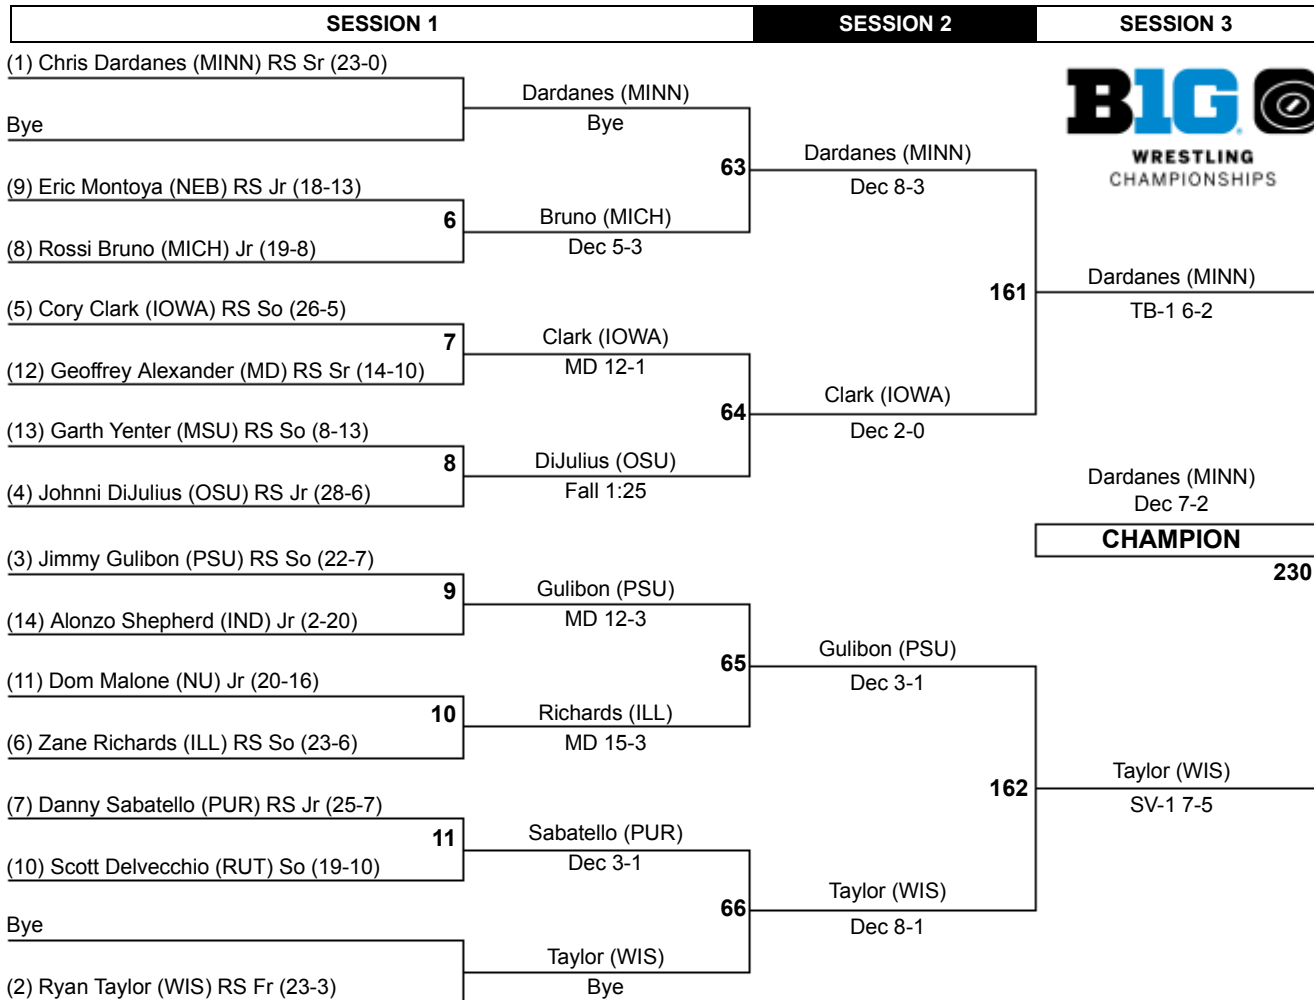

# 2015 Big Ten Wrestling Championships

141

SESSION 1		SESSION 2		SESSION 3	
(1) Logan Stieber (OSU) RS Sr (24-0)	Bye	Stieber (OSU)	Bye	Stieber (OSU)	
(9) Kade Moss (PSU) RS Fr (17-16)	12	Lawrence (PUR)	SV-1 6-4	MD 9-0	
(8) Nick Lawrence (PUR) RS Sr (22-16)				165	
(5) Anthony Ashnault (RUT) RS Fr (26-6)	13	Ashnault (RUT)	Dec 7-2	Ashnault (RUT)	
(12) Shyheim Brown (MD) RS So (18-13)				68	
(13) Jesse Thielke (WIS) RS So (5-11)	14	Thielke (WIS)	Fall 3:58	Fall 5:50	
(4) Steven Rodrigues (ILL) RS Jr (15-10)					
(3) Anthony Abidin (NEB) RS Jr (31-4)	15	Abidin (NEB)	Fall 2:01	Dziewa (IOWA)	
(14) Sean Brown (IND) RS Fr (8-22)				69	
(11) Javier Gasca III (MSU) RS So (14-7)	16	Dziewa (IOWA)	MD 11-3	Dec 3-1	
(6) Josh Dziewa (IOWA) RS Sr (27-7)				166	
(7) Jameson Oster (NU) RS Sr (21-12)	17	Oster (NU)	Dec 7-2	Dardanes (MINN)	
(10) George Fisher (MICH) RS Fr (22-17)				70	
Bye		Dardanes (MINN)	Bye	Fall 3:58	
(2) Nick Dardanes (MINN) RS Sr (22-3)					
					Stieber (OSU) Dec 5-1 Stieber (OSU) TF-1.5 3:07 (16-1) <b>CHAMPION</b> 233