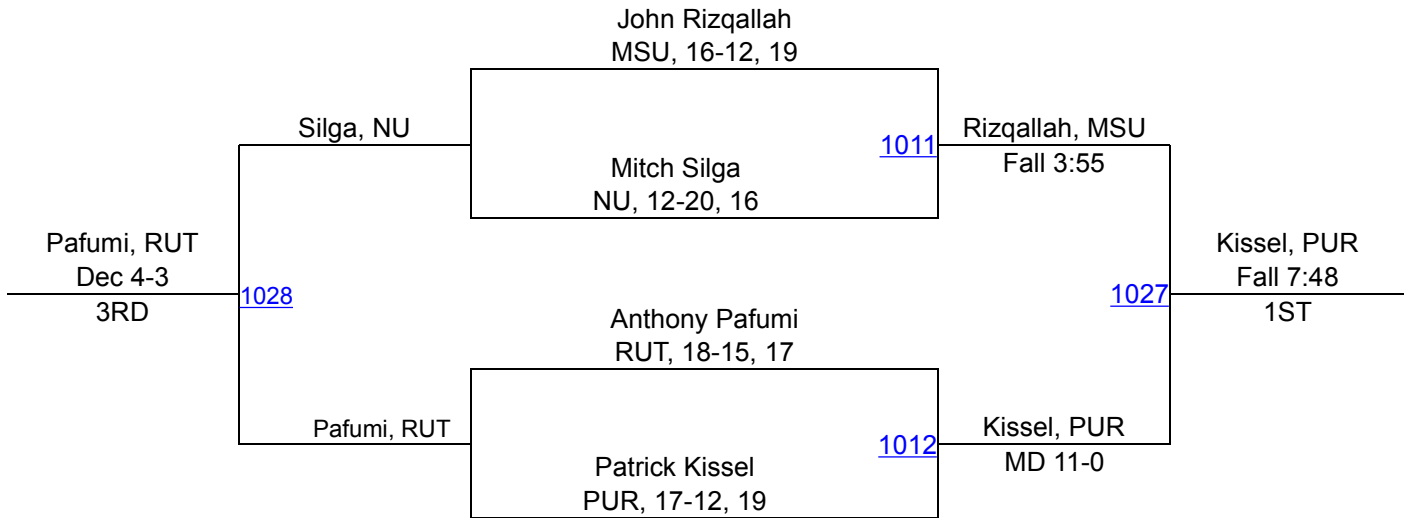

# 2015 Big Ten Wrestling Championships

**165 (9th)**

# 2015 Big Ten Wrestling Championships

**174 (9th)**

# 2015 Big Ten Wrestling Championships

184 (9th)