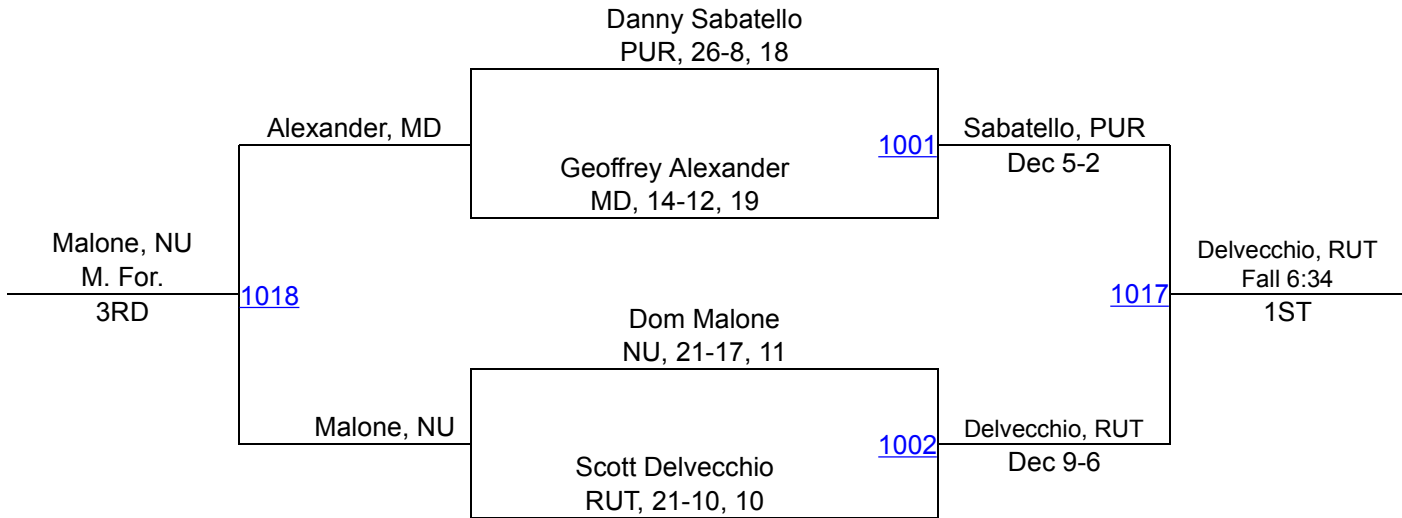

# 2015 Big Ten Wrestling Championships

184

**7TH**

**5TH**

# 2015 Big Ten Wrestling Championships

197

# 2015 Big Ten Wrestling Championships

**133 (9th)**