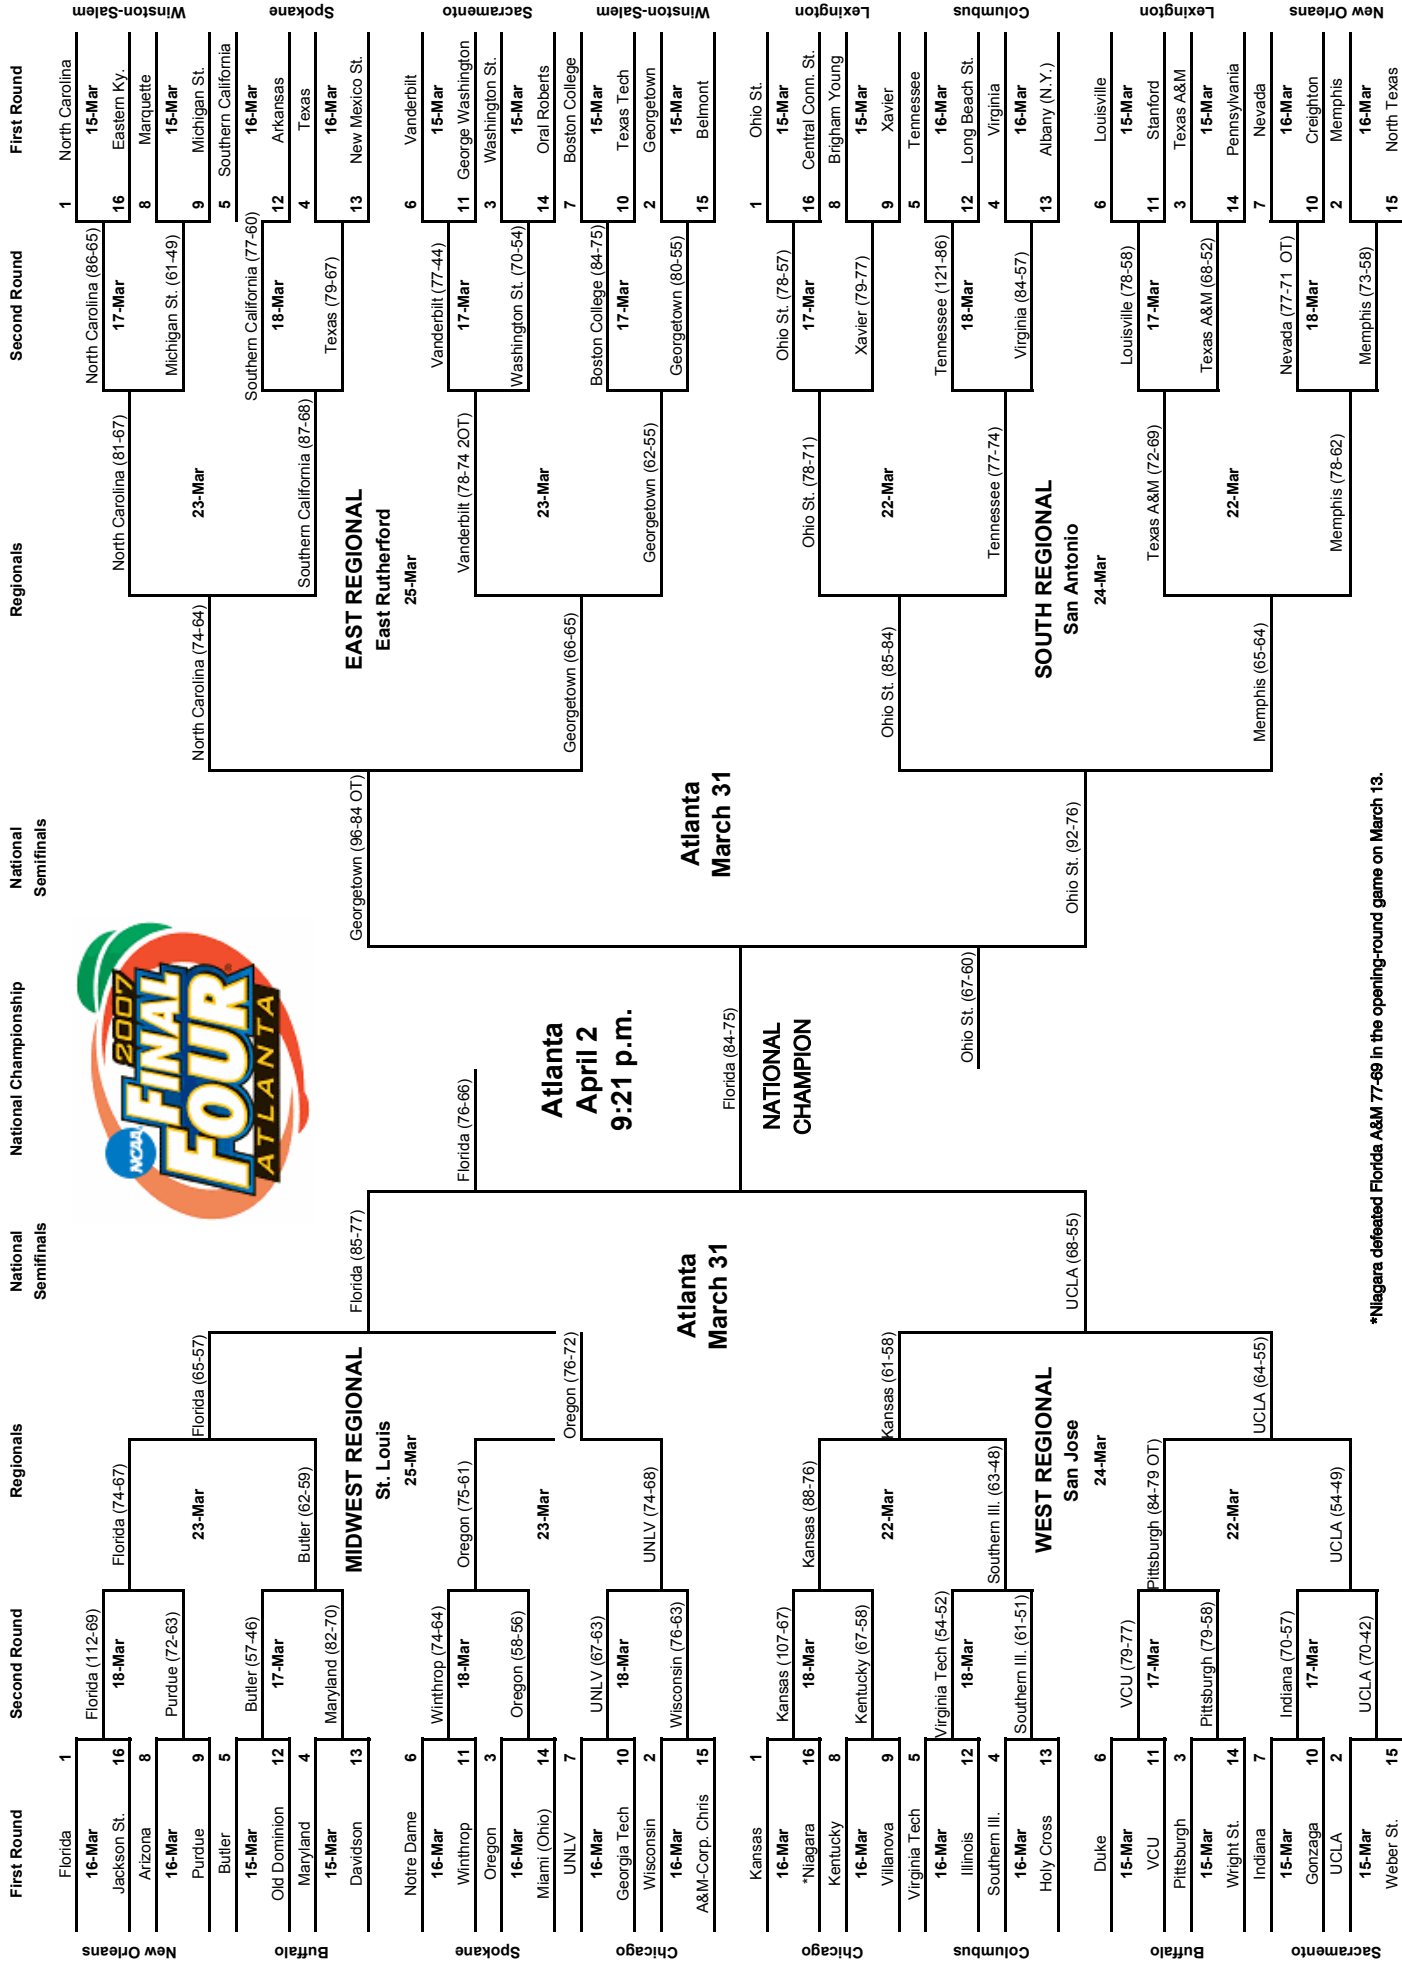

2007 NCAA Division I Men's Basketball Championship

Atlanta
April 2
9:21 p.m.

Atlanta
March 31

Atlanta
March 31

NATIONAL CHAMPION

SOUTH REGIONAL
San Antonio

WEST REGIONAL
San Jose

*Niagara defeated Florida A&M 77-69 in the opening-round game on March 13.

*** ALL TIMES ARE LOCAL ***

© 2007 National Collegiate Athletic Association. No commercial use without the NCAA's written permission. The NCAA opposes all sports wagering. This bracket should not be used for sweepstakes, contests, office pools or other gambling activities.

Revised 3/18/07