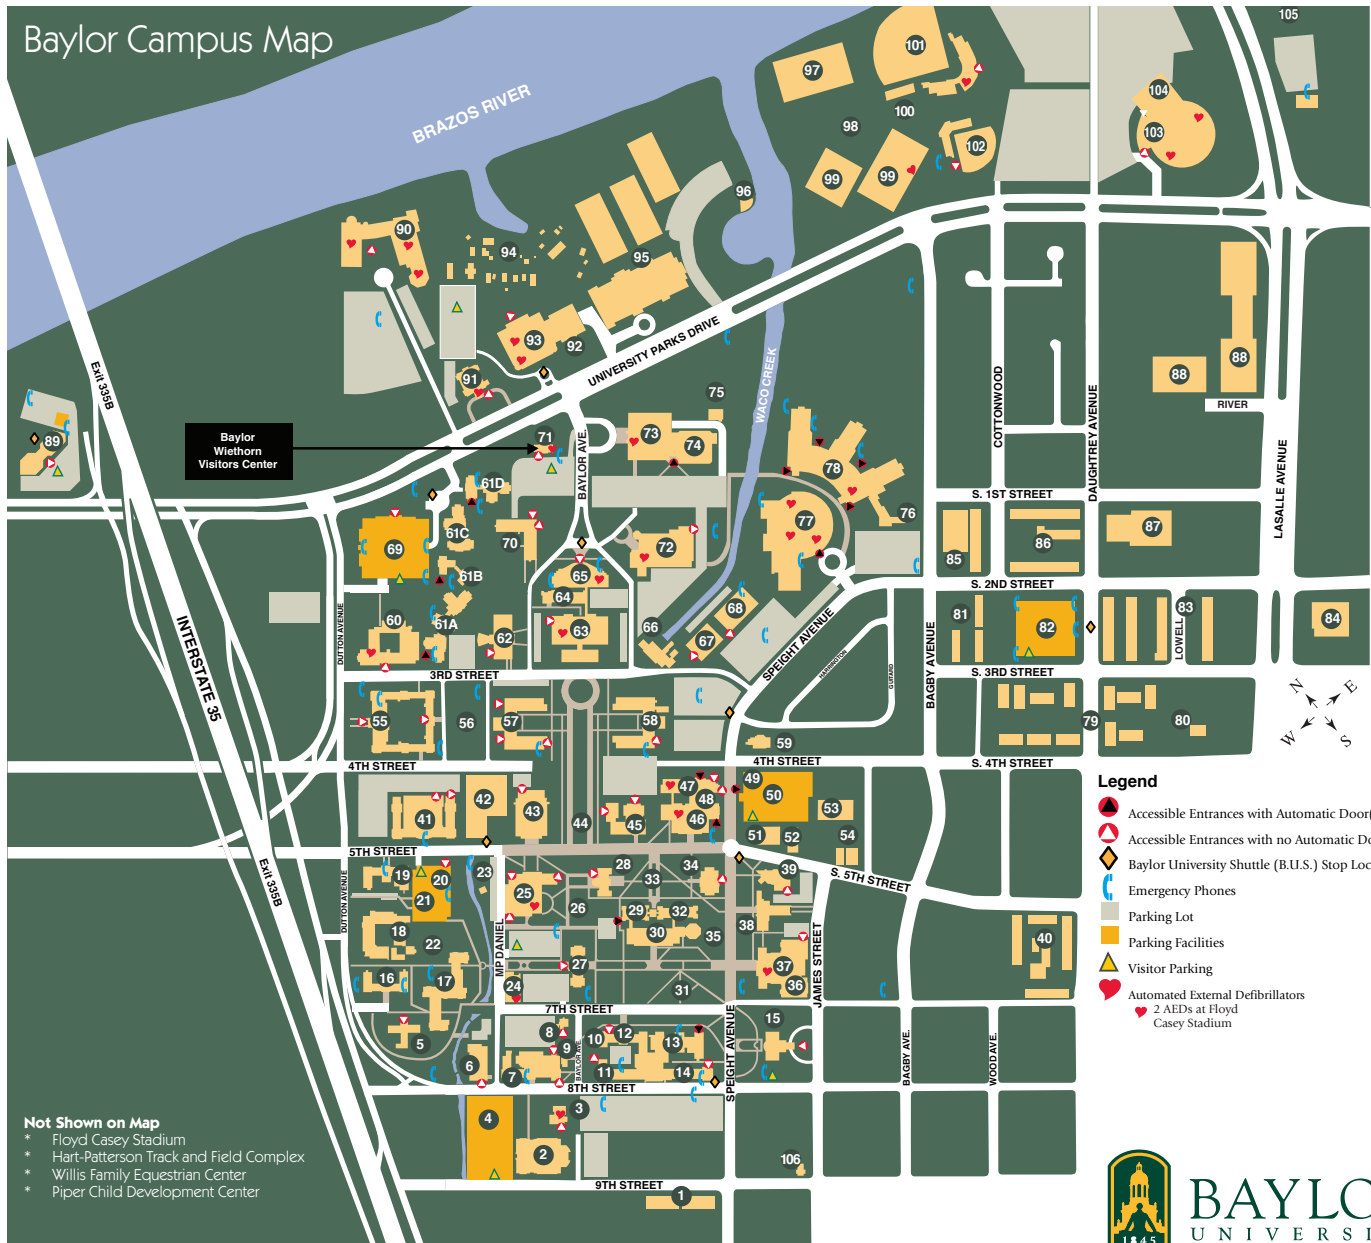

Baylor Campus Map

Not Shown on Map

- * Floyd Casey Stadium
- * Hart-Patterson Track and Field Complex
- * Willis Family Equestrian Center
- * Piper Child Development Center

- Legend**
- Accessible Entrances with Automatic Door(s)
 - Accessible Entrances with no Automatic Door(s)
 - ◆ Baylor University Shuttle (B.U.S.) Stop Locations
 - ☎ Emergency Phones
 - Parking Lot
 - Parking Facilities
 - ▲ Visitor Parking
 - ♥ Automated External Defibrillators
 - ♥ 2 AEDs at Floyd Casey Stadium