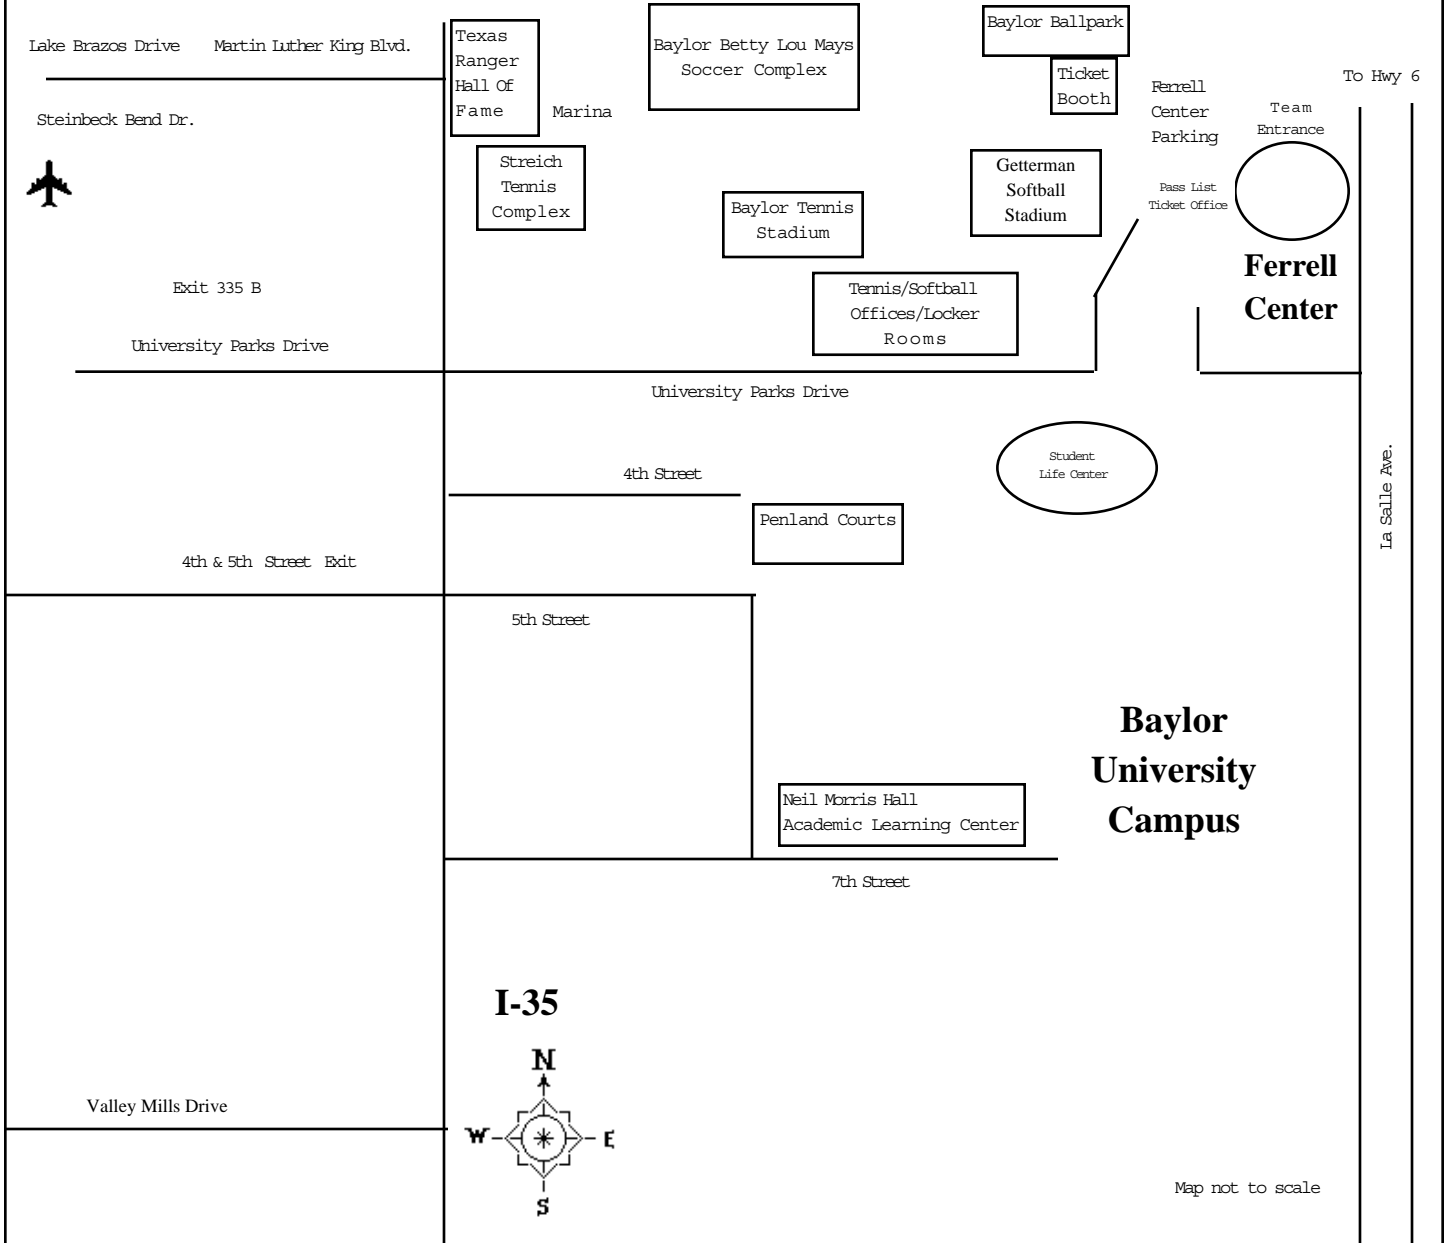

Baylor Athletic Facilities Map

I-35 to Waco:

Exit University Parks Drive and travel east. The Jim & Julie Turner Complex is located approximately one mile on the left. It includes the Betty Lou Mays Soccer Field, The Tennis Center, Getteman Softball Stadium and the Baylor Baseball Ballpark. The Ferrell Center is located one mile on the left next to the Jim and Julie Turner Riverfront Athletic Complex and on the corner of University Parks Drive and LaSalle.

From Airport: Turn left to exit the airport on Airport Drive. Turn left at the stop sign to Steinbeck Bend Drive. Stay on Steinbeck (MLK) until you reach interstate 35. Travel south on I-35 to University Parks Drive. Exit and travel east.