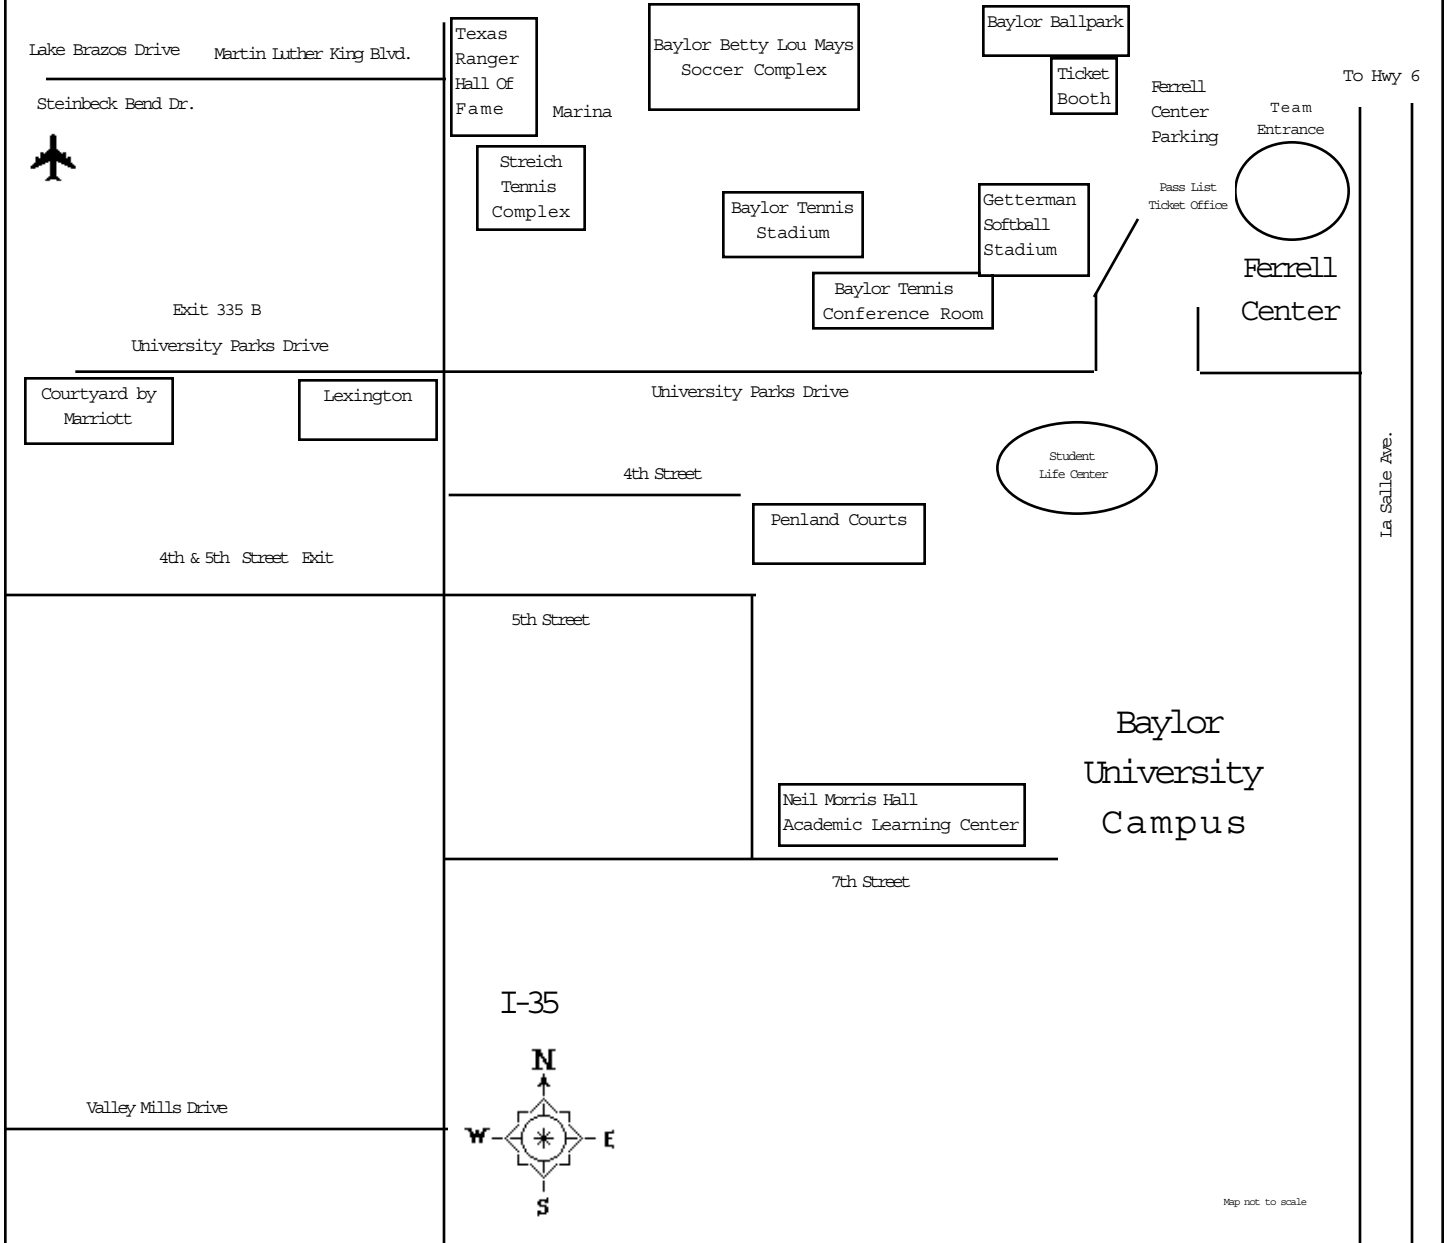

Baylor Athletic Facilities Map

I-35 to Waco:
Exit University Parks Drive and travel east. The Baylor Tennis Center and locker rooms are located approximately one mile on the left next to Getterman Softball Stadium.

From Airport: Turn left to exit the airport on Airport Drive. Turn left at the stop sign to Steinbeck Bend Drive. Stay on Steinbeck (MLK) until you reach interstate 35. Travel south on I-35 to University Parks Drive. Exit and travel east.