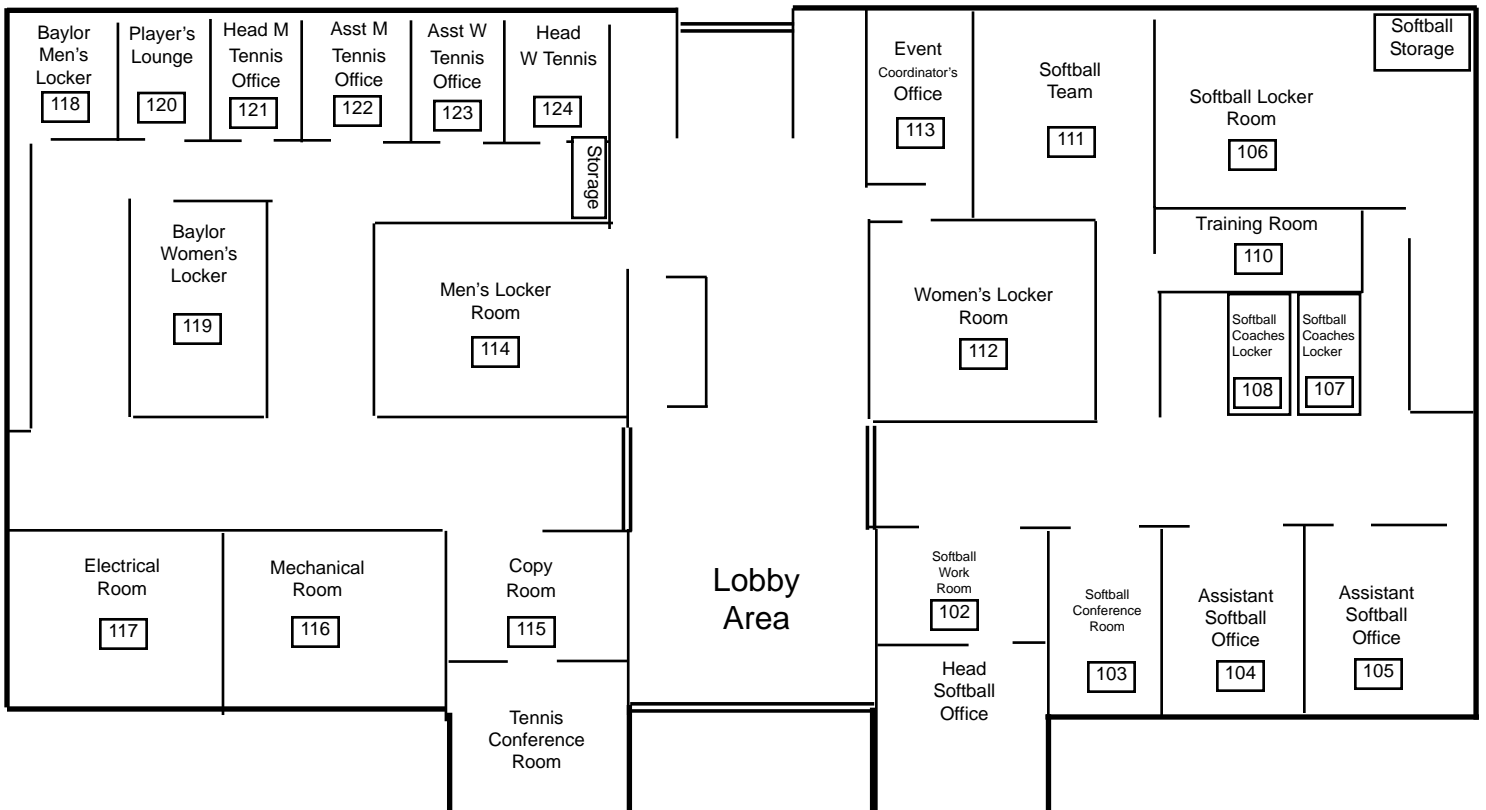

University Parks Drive