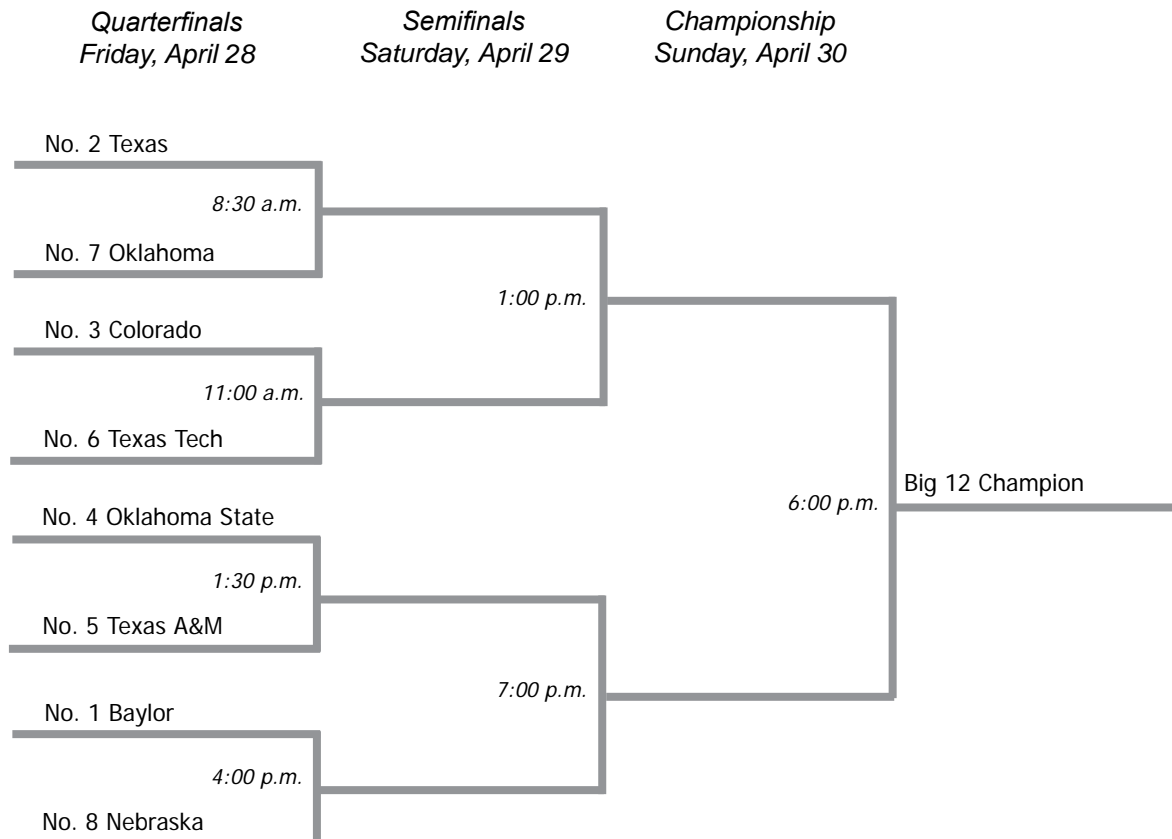

Men's Bracket