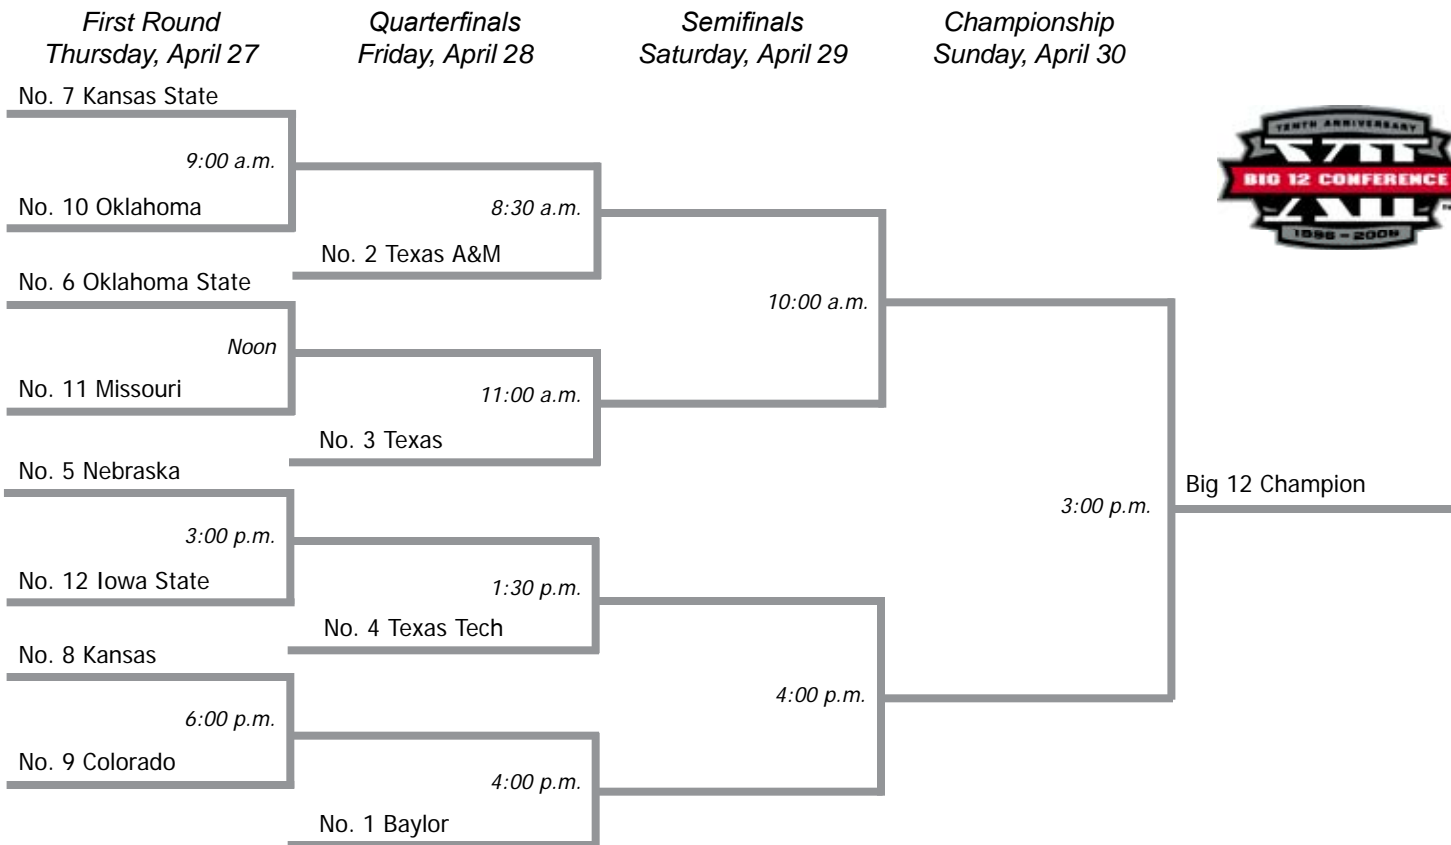

2006 BIG 12 TENNIS CHAMPIONSHIPS

Thursday - Sunday, April 27 - 30 ~ Baylor Tennis Center - Waco, Texas ~ All Times Central

Women's Bracket