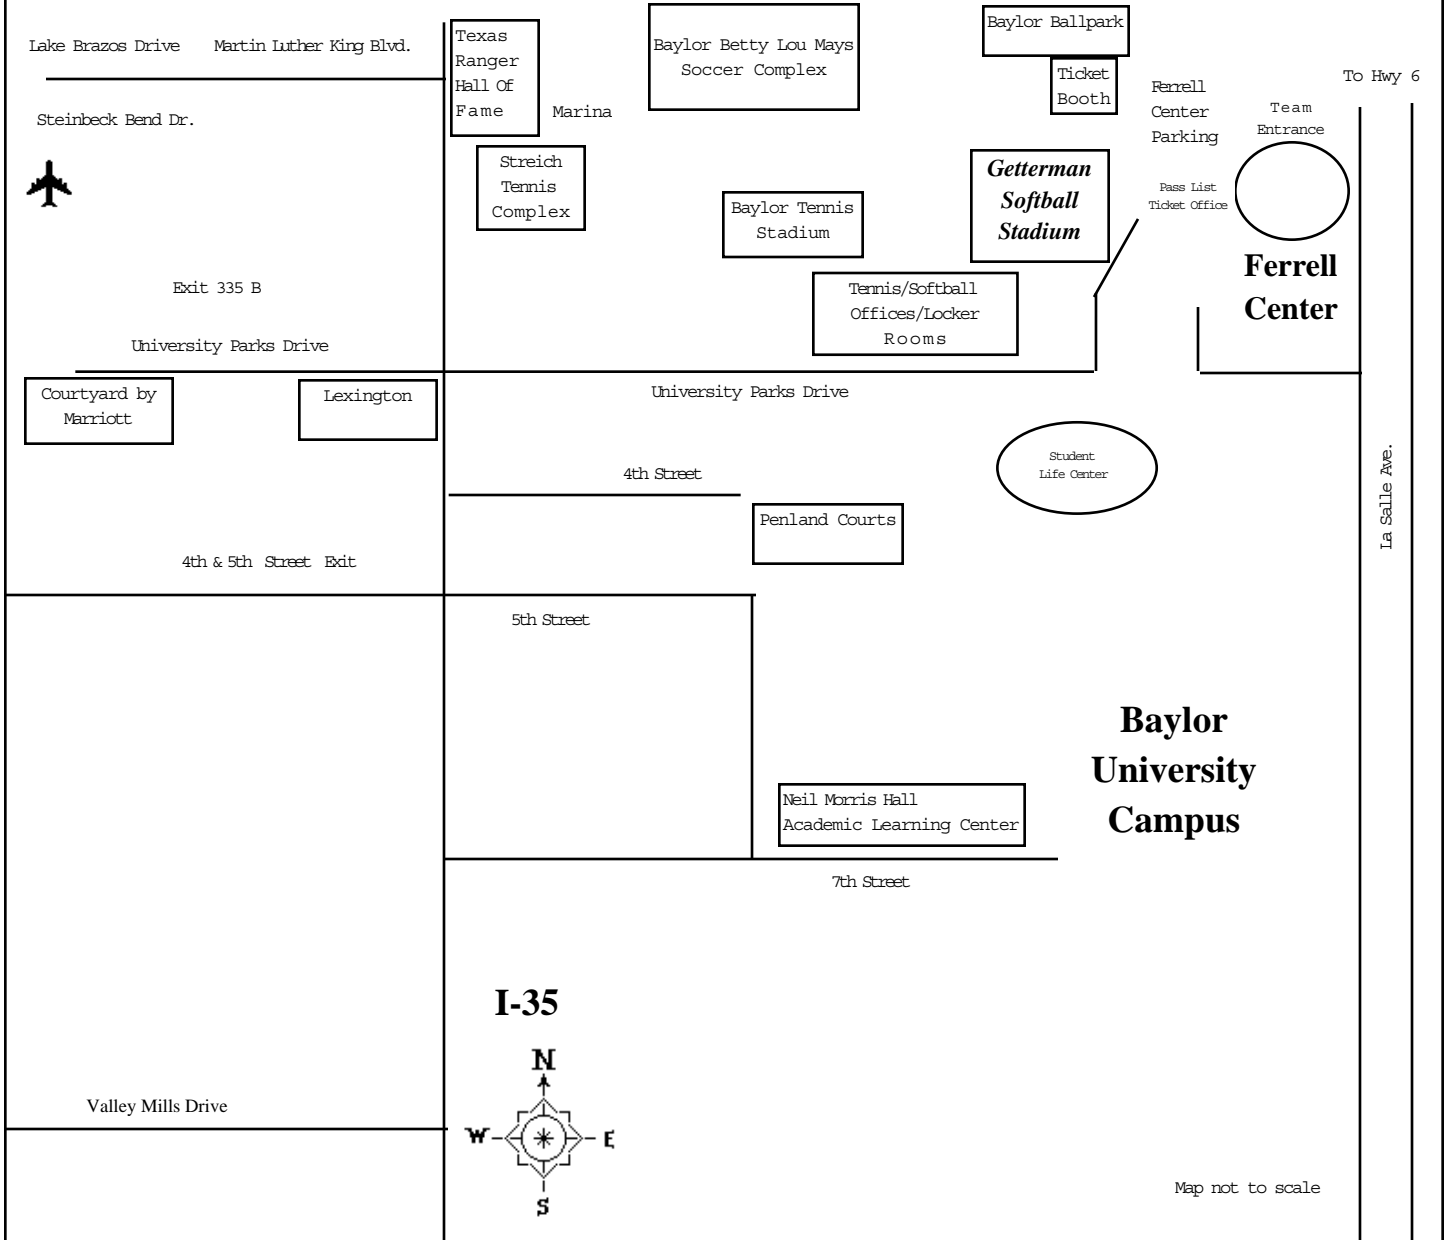

Baylor Athletic Facilities Map

I-35 to Waco:

Exit University Parks Drive and travel east. The Jim & Julie Turner Complex is located approximately one mile on the left. It includes the Betty Lou Mays Soccer Field, The Tennis Center, Getterman Softball Stadium and the Baylor Baseball Ballpark. The Ferrell Center is located one mile on the left next to the Jim and Julie Turner Riverfront Athletic Complex and on the corner of University Parks Drive and LaSalle.

From Airport: Turn left to exit the airport on Airport Drive. Turn left at the stop sign to Steinbeck Bend Drive. Stay on Steinbeck (MLK) until you reach interstate 35. Travel south on I-35 to University Parks Drive. Exit and travel east.