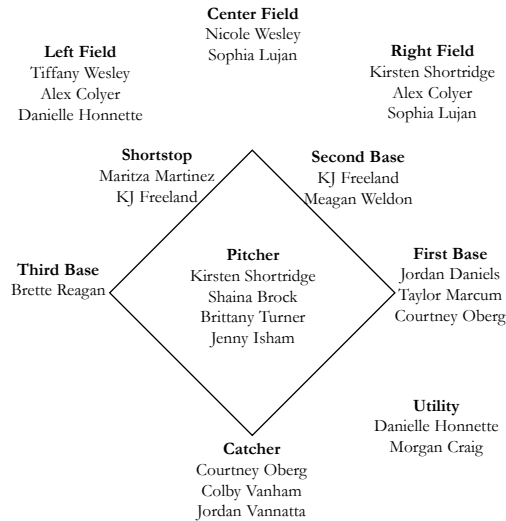

### Baylor At The Big 12 Championship

All-time Big 12 Championship Record:	9-19
vs. Iowa State:	1-1
vs. Kansas:	0-3
vs. Missouri:	2-3
vs. Nebraska:	0-3
vs. Oklahoma:	0-3
vs. Oklahoma State:	1-1
vs. Texas:	1-0
vs. Texas A&M:	3-3
vs. Texas Tech:	1-12

## The Series

Baylor vs. ISU:	Baylor leads, 13-9
At Big 12:	Series tied, 1-1

## Depth Chart

The No. 8 seeded Baylor softball team (23-21, 4-13 Big 12) will head to the 2008 Big 12 Championship looking for its first conference tournament crown as it faces No. 9 seed Iowa State (28-28, 4-14) on Friday at 5 p.m. in Oklahoma City, Okla.

The Lady Bears and Cyclones met earlier this season in Waco, splitting the weekend series. Baylor took a 5-0 victory in the opener on March 21 behind a complete-game shutout by Kirsten Shortridge, but fell the next day, 2-1 off a two-run homer by Sydney Jones.