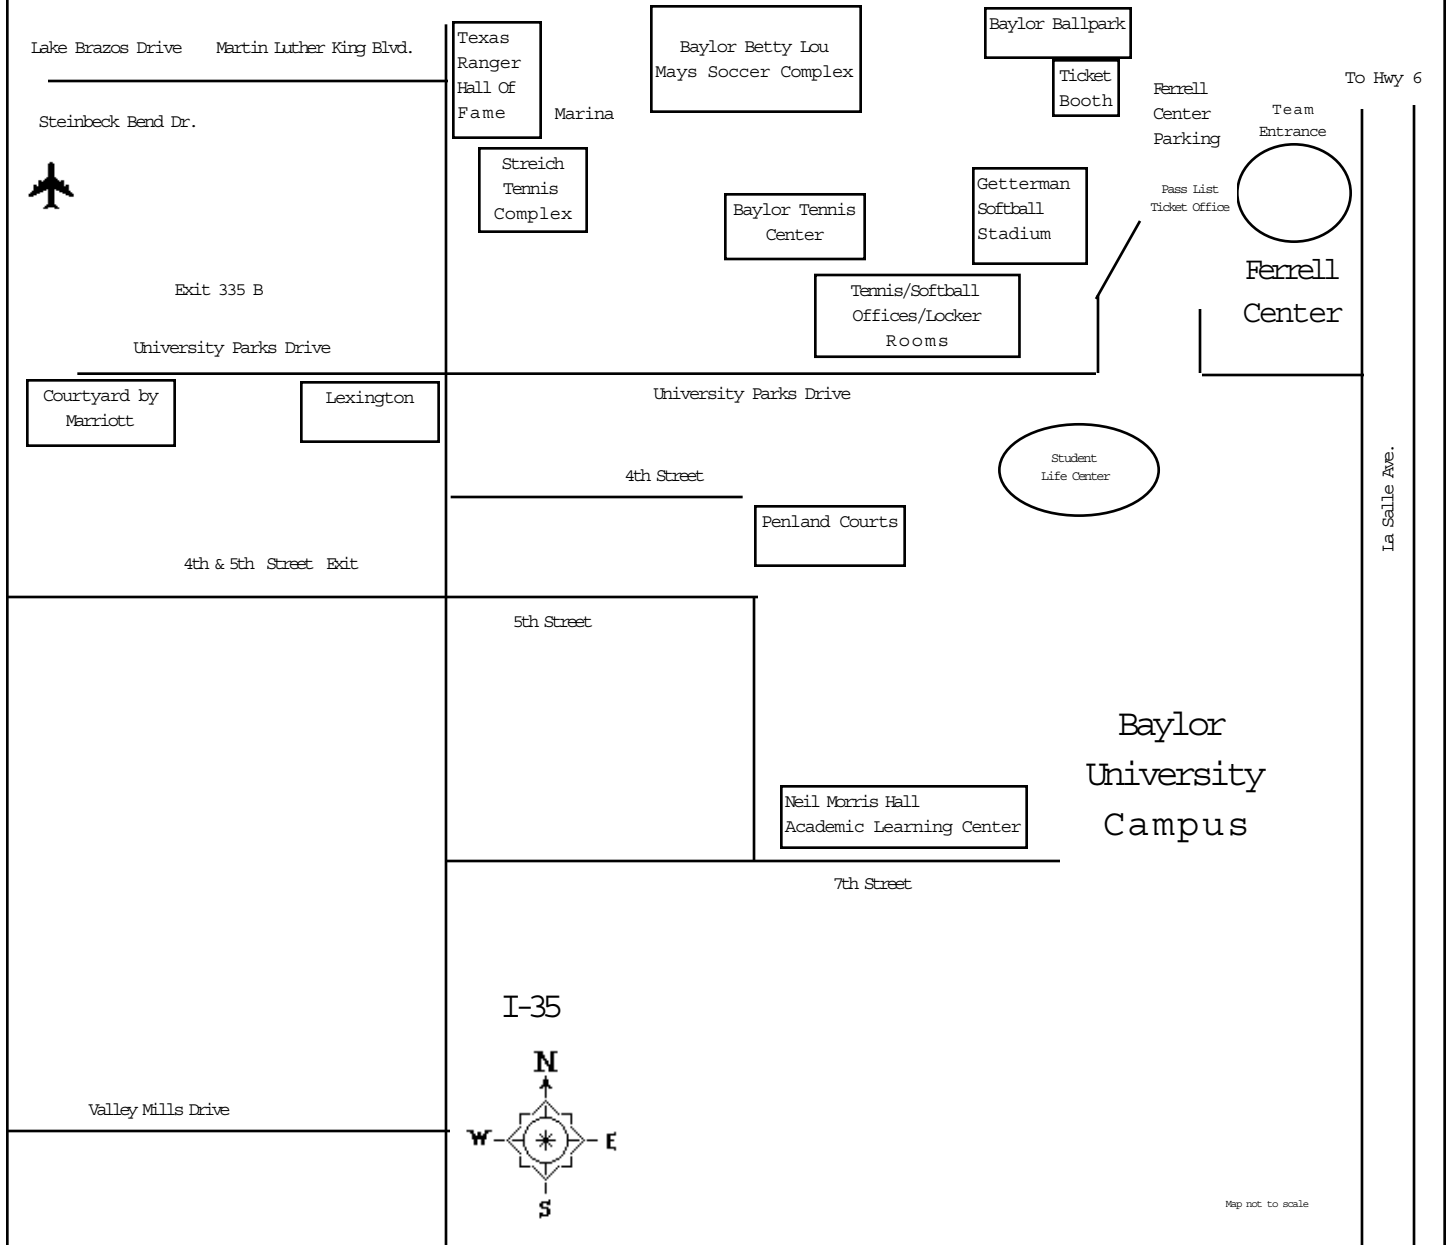

Baylor Athletic Facilities Map

I-35 to Waco:
Exit University Parks Drive and travel east. Betty Lou Mays field is located approximately 3/4 mile on the left. The Jim and Julie Turner Riverfront Athletic Complex includes the Baylor Tennis Center, Betty Lou Mays Soccer Field, Getteman Softball Stadium and the Baylor Baseball Ballpark.

From Airport: Turn left to exit the airport on Airport Drive. Turn left at the stop sign to Steinbeck Bend Drive. Stay on Steinbeck (MLK) until you reach interstate 35. Travel south on I-35 to University Parks Drive. Exit and travel east.