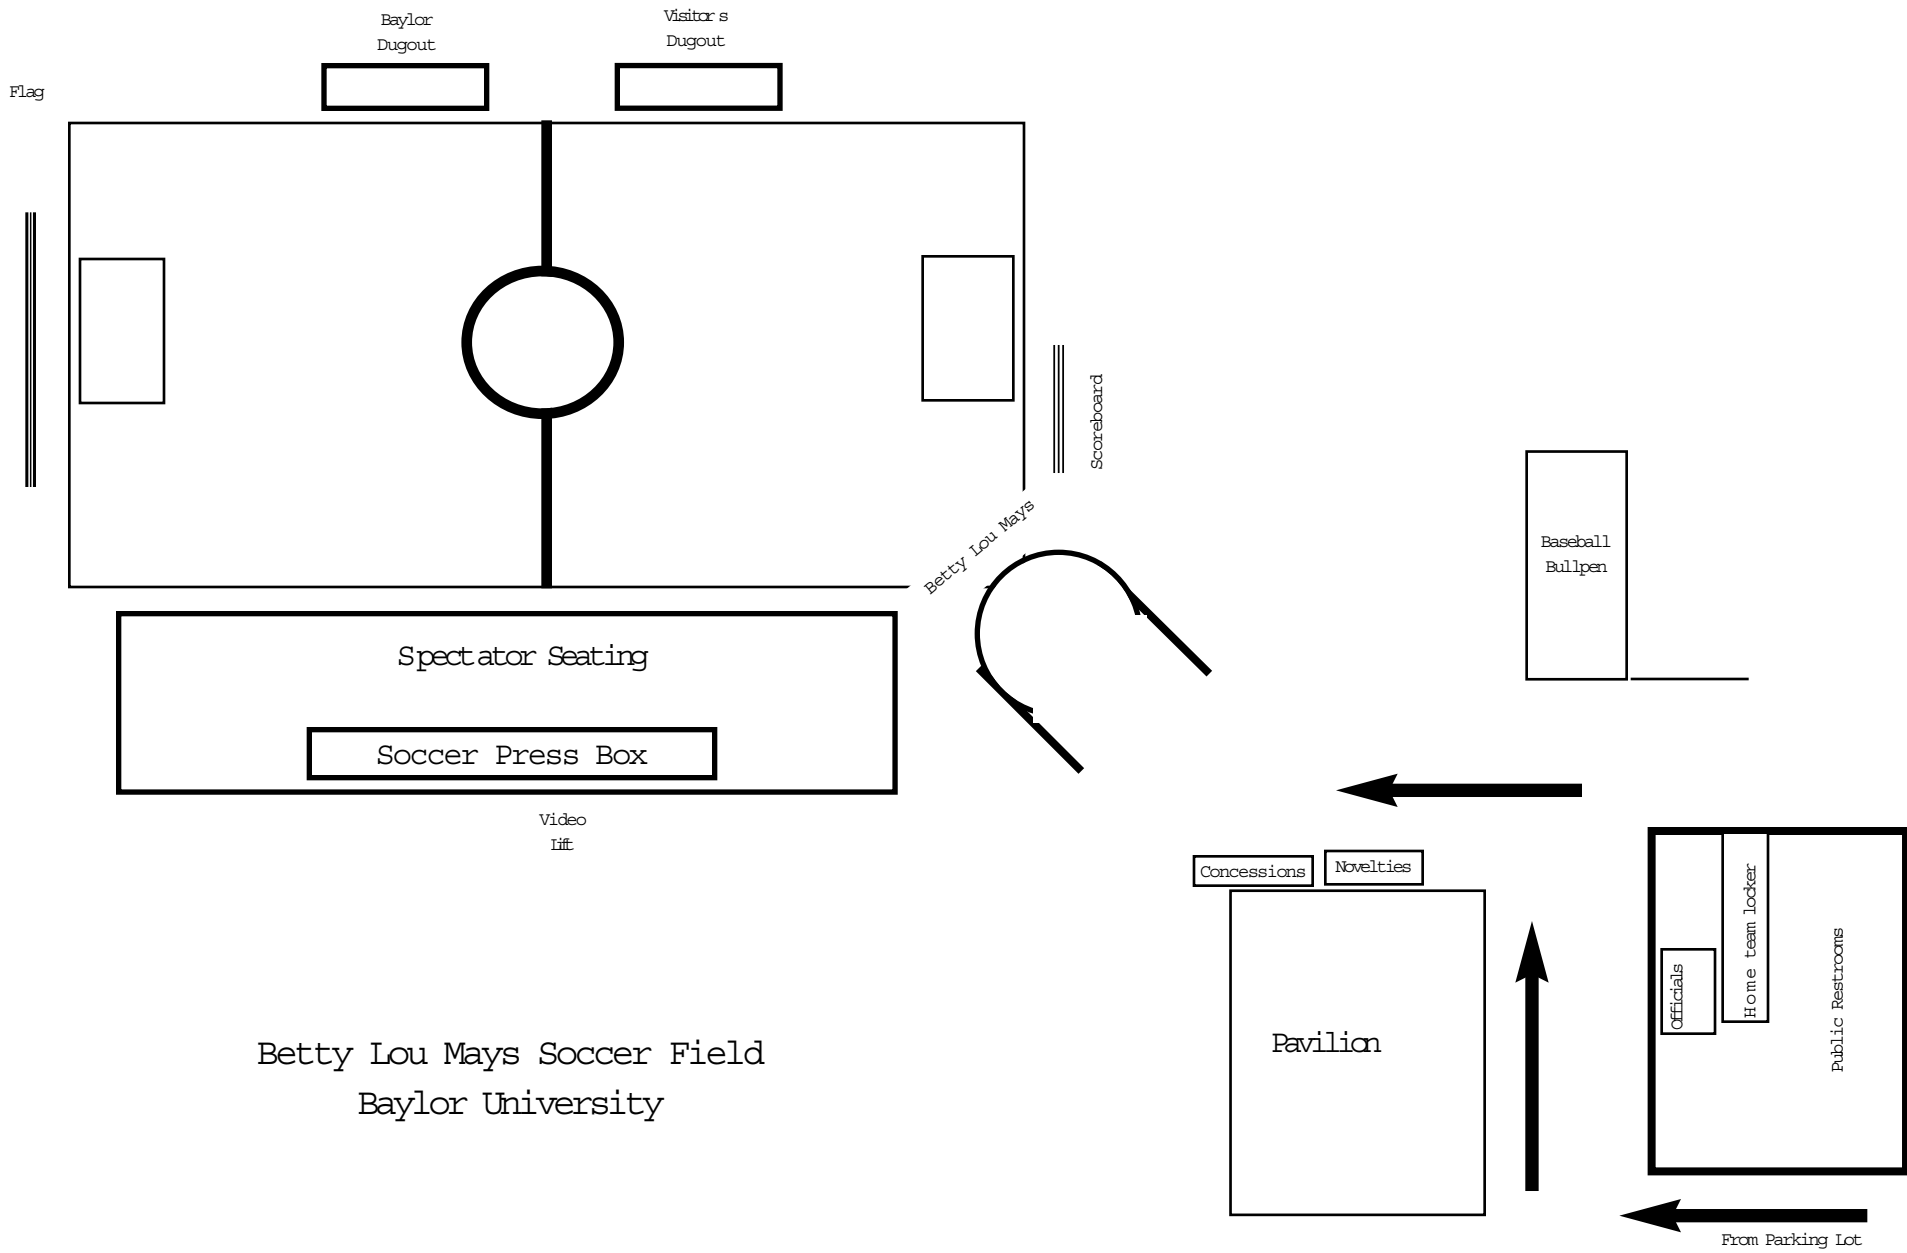

Betty Lou Mays Soccer Field
Baylor University