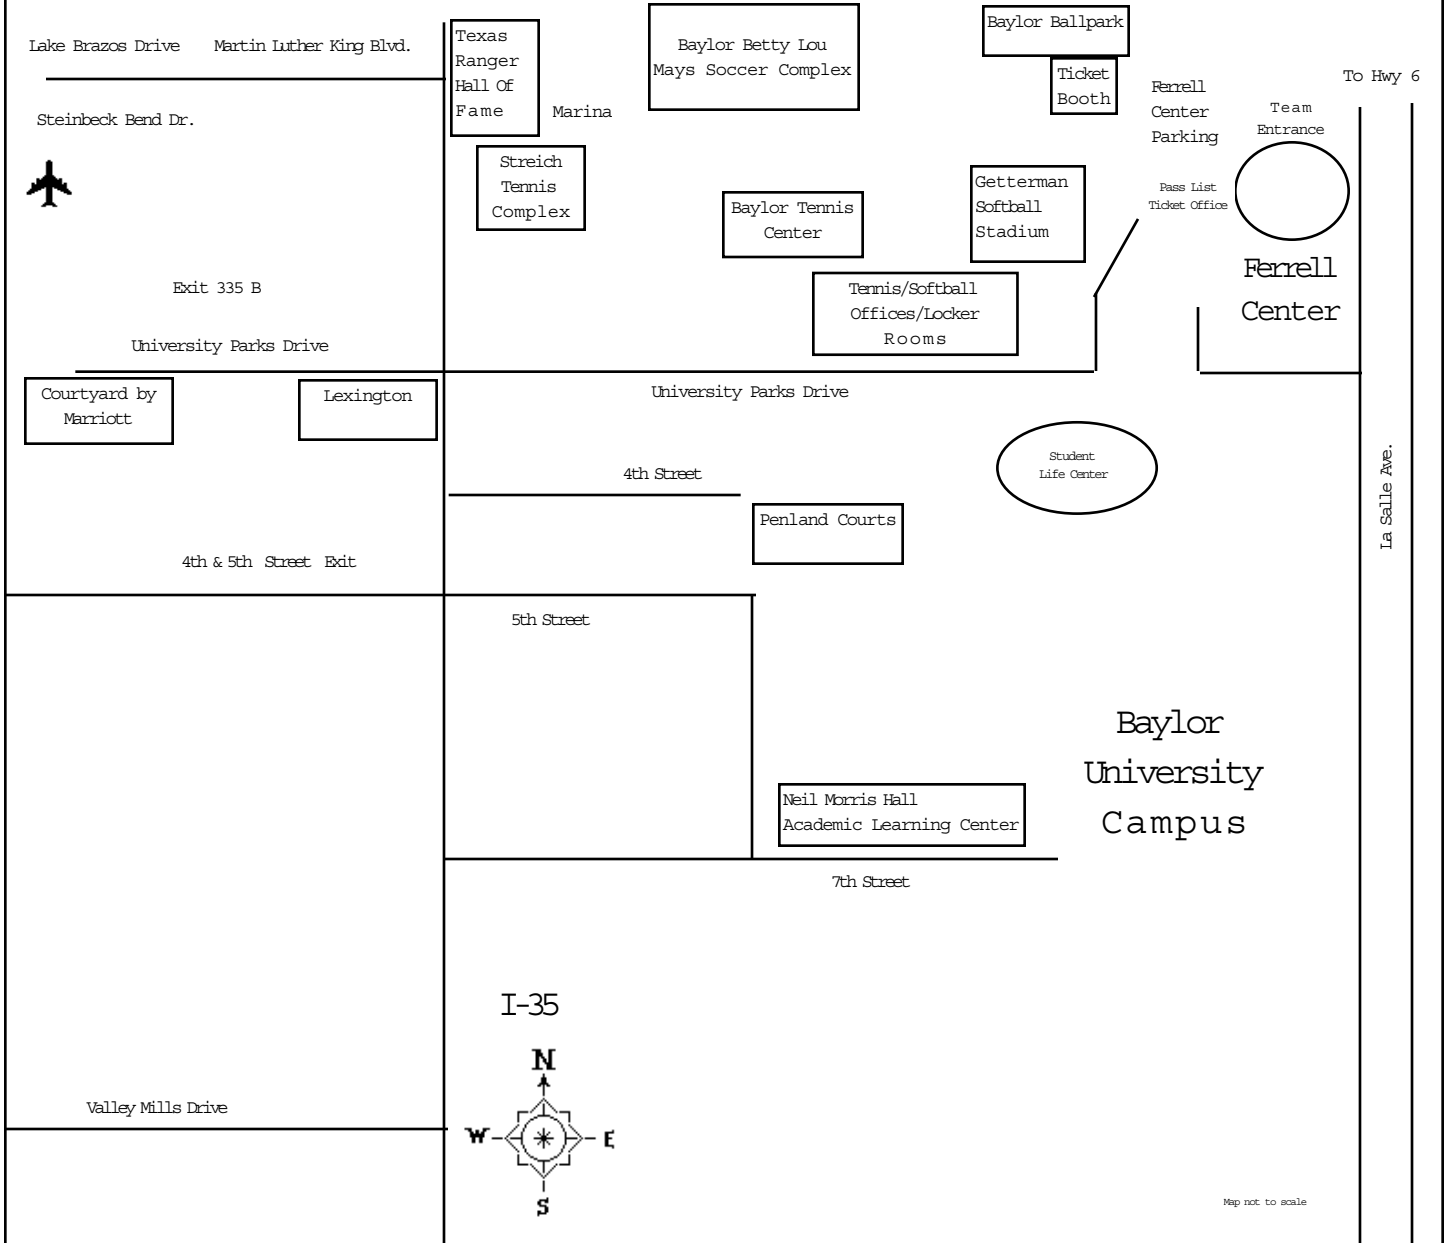

Baylor Athletic Facilities Map

I-35 to Waco:
Exit University Parks Drive and travel east. Betty Lou Mays field is located approximately 3/4 mile on the left. The Jim and Julie Turner Riverfront Athletic Complex includes the Baylor Tennis Center, Betty Lou Mays Soccer Field, Getteman Softball Stadium and the Baylor Baseball Ballpark.

From Airport: Turn left to exit the airport on Airport Drive. Turn left at the stop sign to Steinbeck Bend Drive. Stay on Steinbeck (MLK) until you reach interstate 35. Travel south on I-35 to University Parks Drive. Exit and travel east.