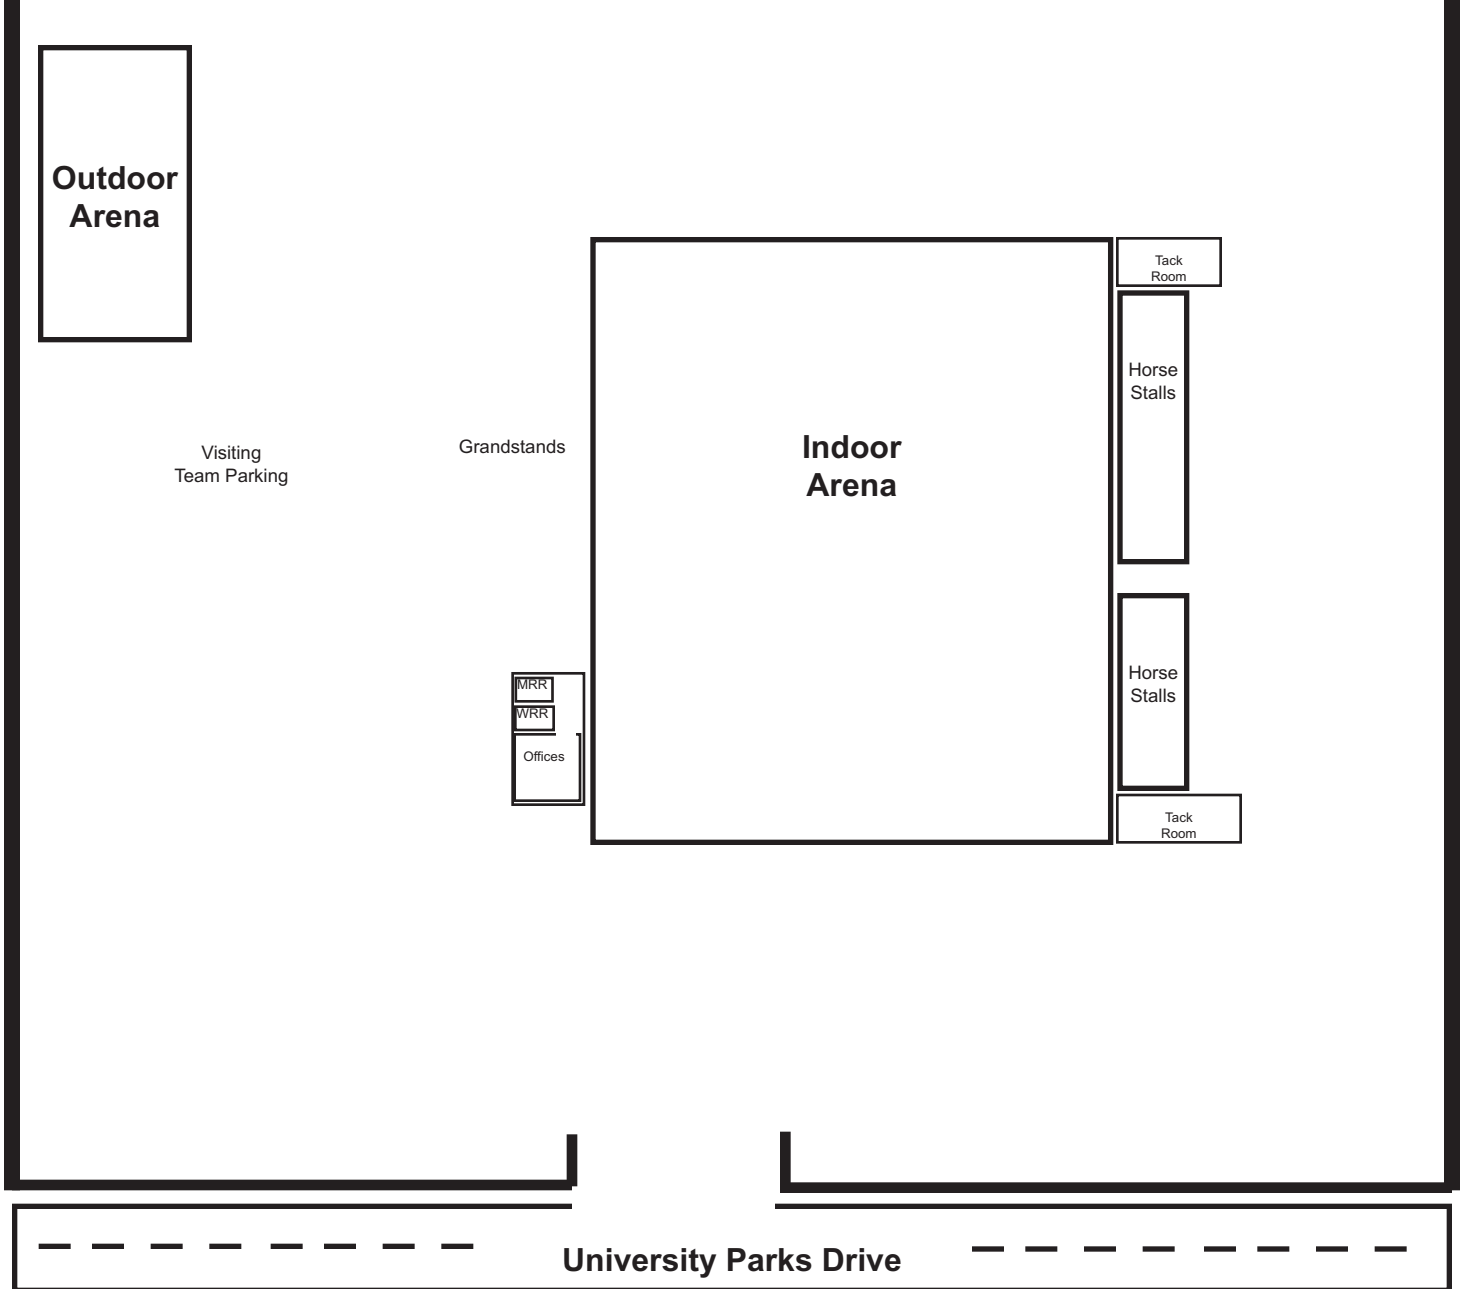

Baylor University Willis Family Equestrian Center

1-35

Exit University Parks Drive (# 335 B) and travel east. Proceed past the Turner Sports Complex and Ferrell Center. The Willis Family Equestrian Center is located on the left of University Parks Drive, 1.2 miles after crossing La Salle Avenue.