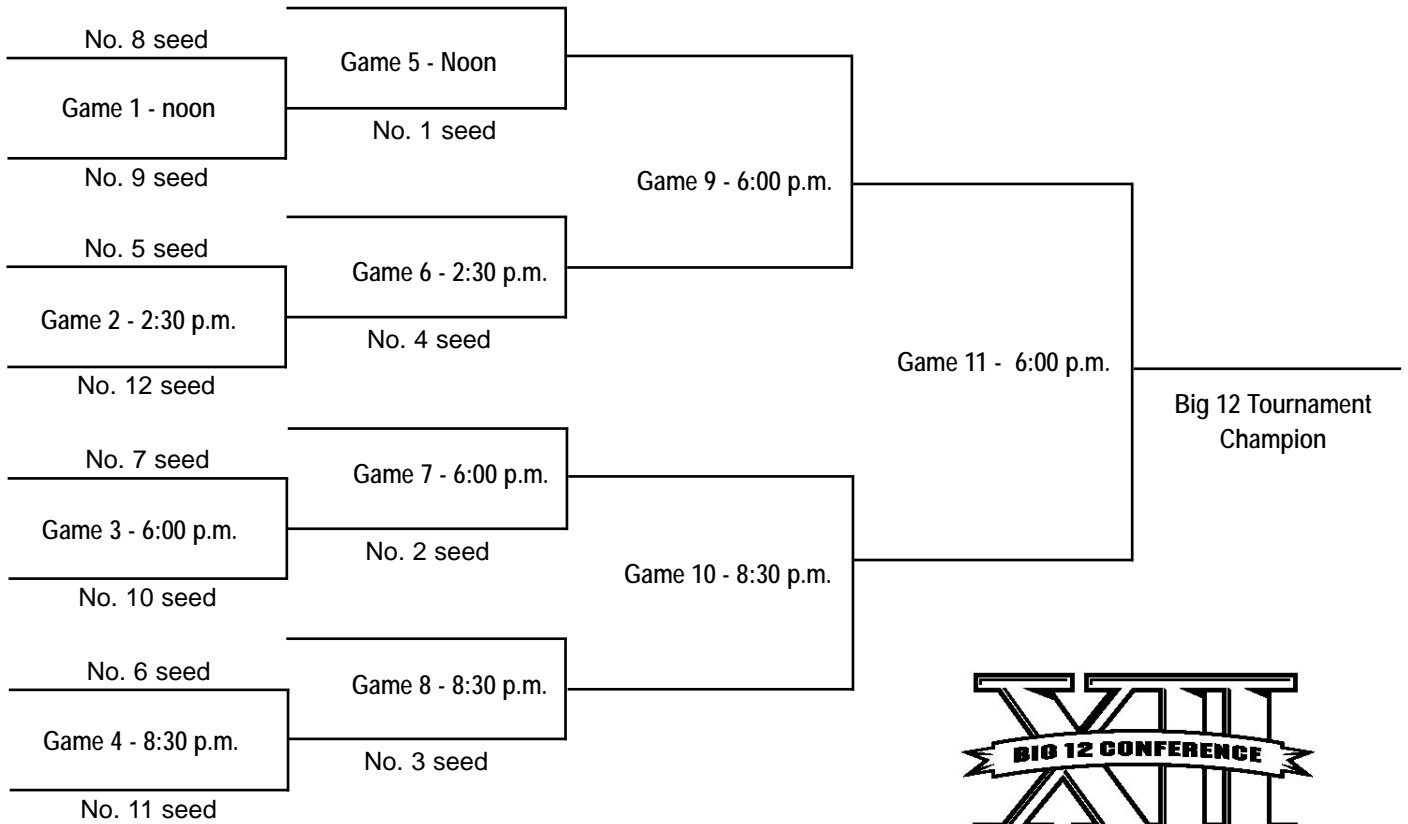

## 2007 PHILLIPS 66 BIG 12 WOMEN'S CHAMPIONSHIP

COX Convention Center • Oklahoma City, Okla.

**First Round**  
Tuesday, March 6

**Quarterfinals**  
Wednesday, March 7

**Semifinals**  
Thursday, March 8

**Championship**  
Saturday, March 10