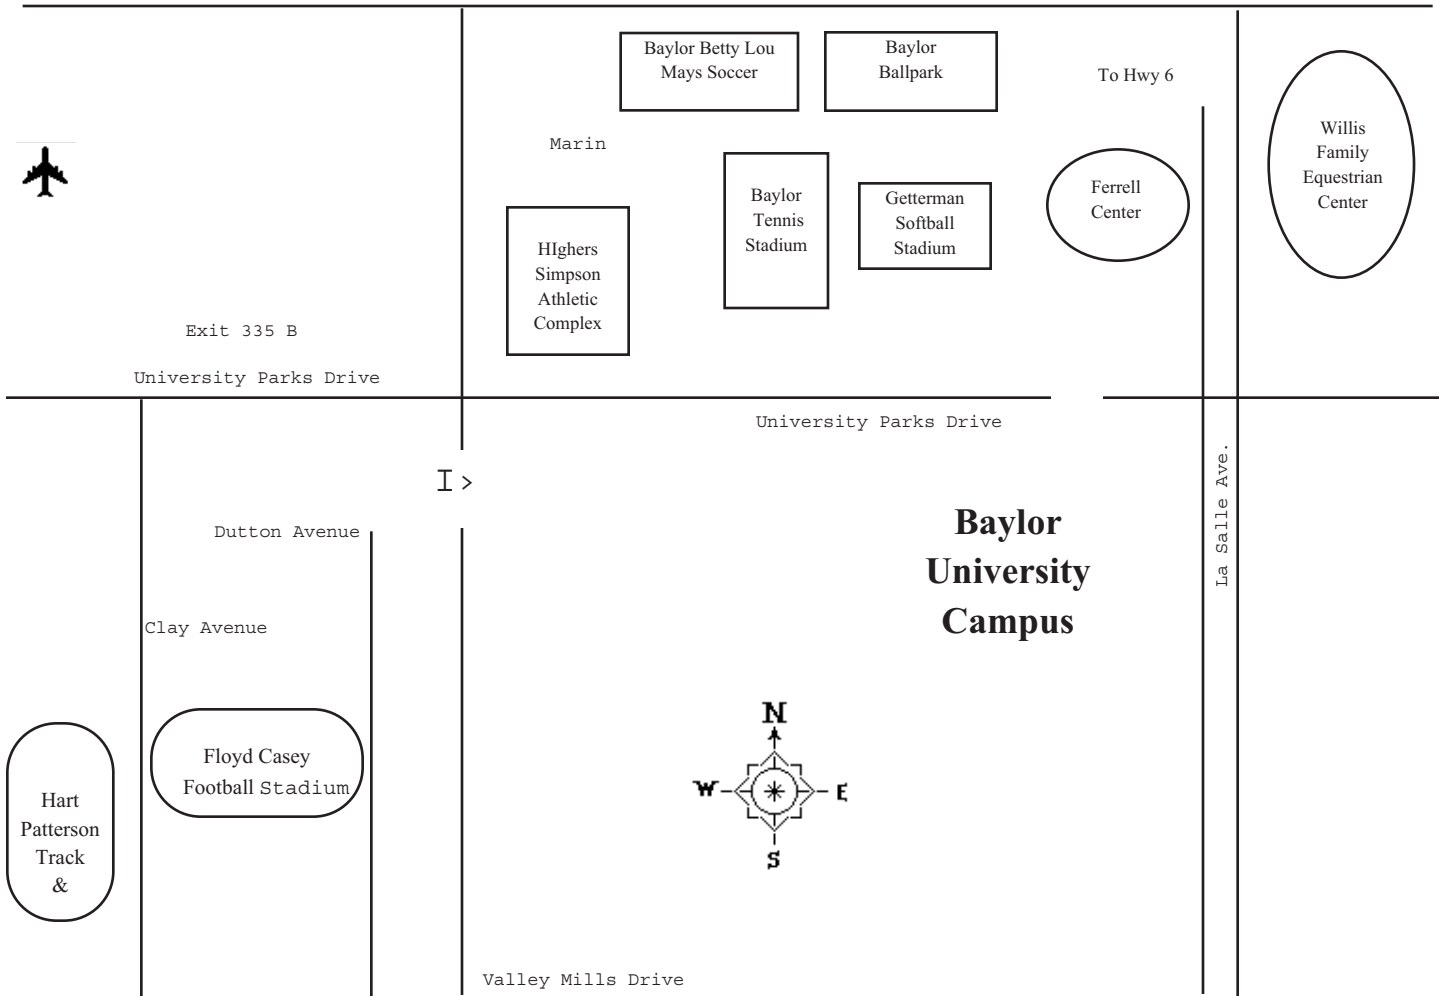

Baylor Athletic Venues Map

www.baylorbears.com

Highers Simpson Athletic Complex 1500 South University Parks Drive Waco, TX 76706

Floyd Casey Football Stadium 150 Bear Run Waco, TX 76711

Hart Patterson Track & Field South 3200 Clay Avenue Waco, TX 76711

Ferrell Center 1900 South University Parks Drive Waco, TX 76706

Turner Complex 1612 South University Parks Drive Waco, TX 76706

Baylor Ballpark Baseball
Getterman Stadium Softball
Betty Lou Mays Soccer
Baylor Tennis Center

Twin Rivers Golf Course 1000 Bear Ridge Drive Waco, TX 76712

Willis Family Equestrian Center 3540 South University Parks Drive Waco, TX 76706