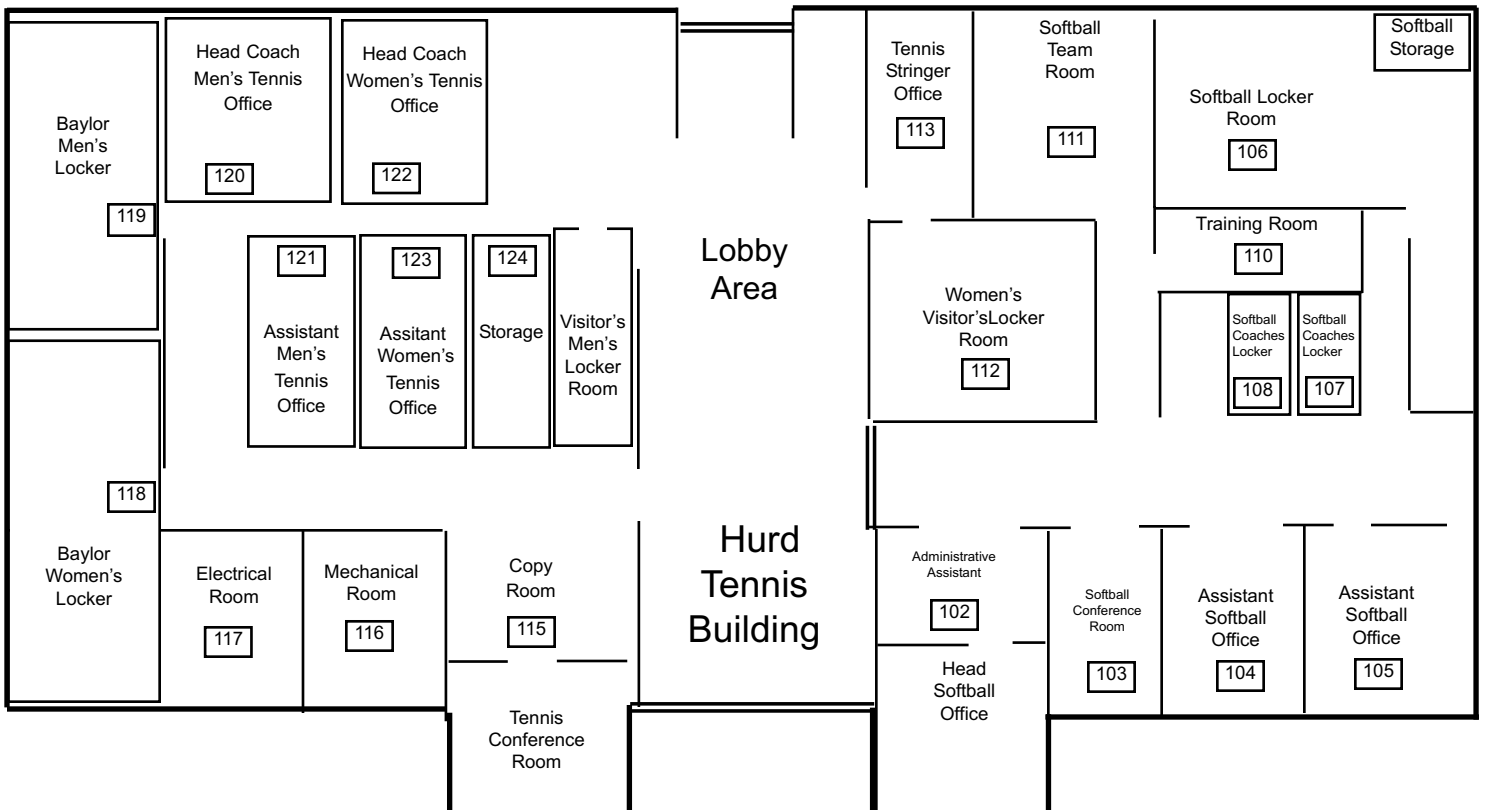

University Parks Drive