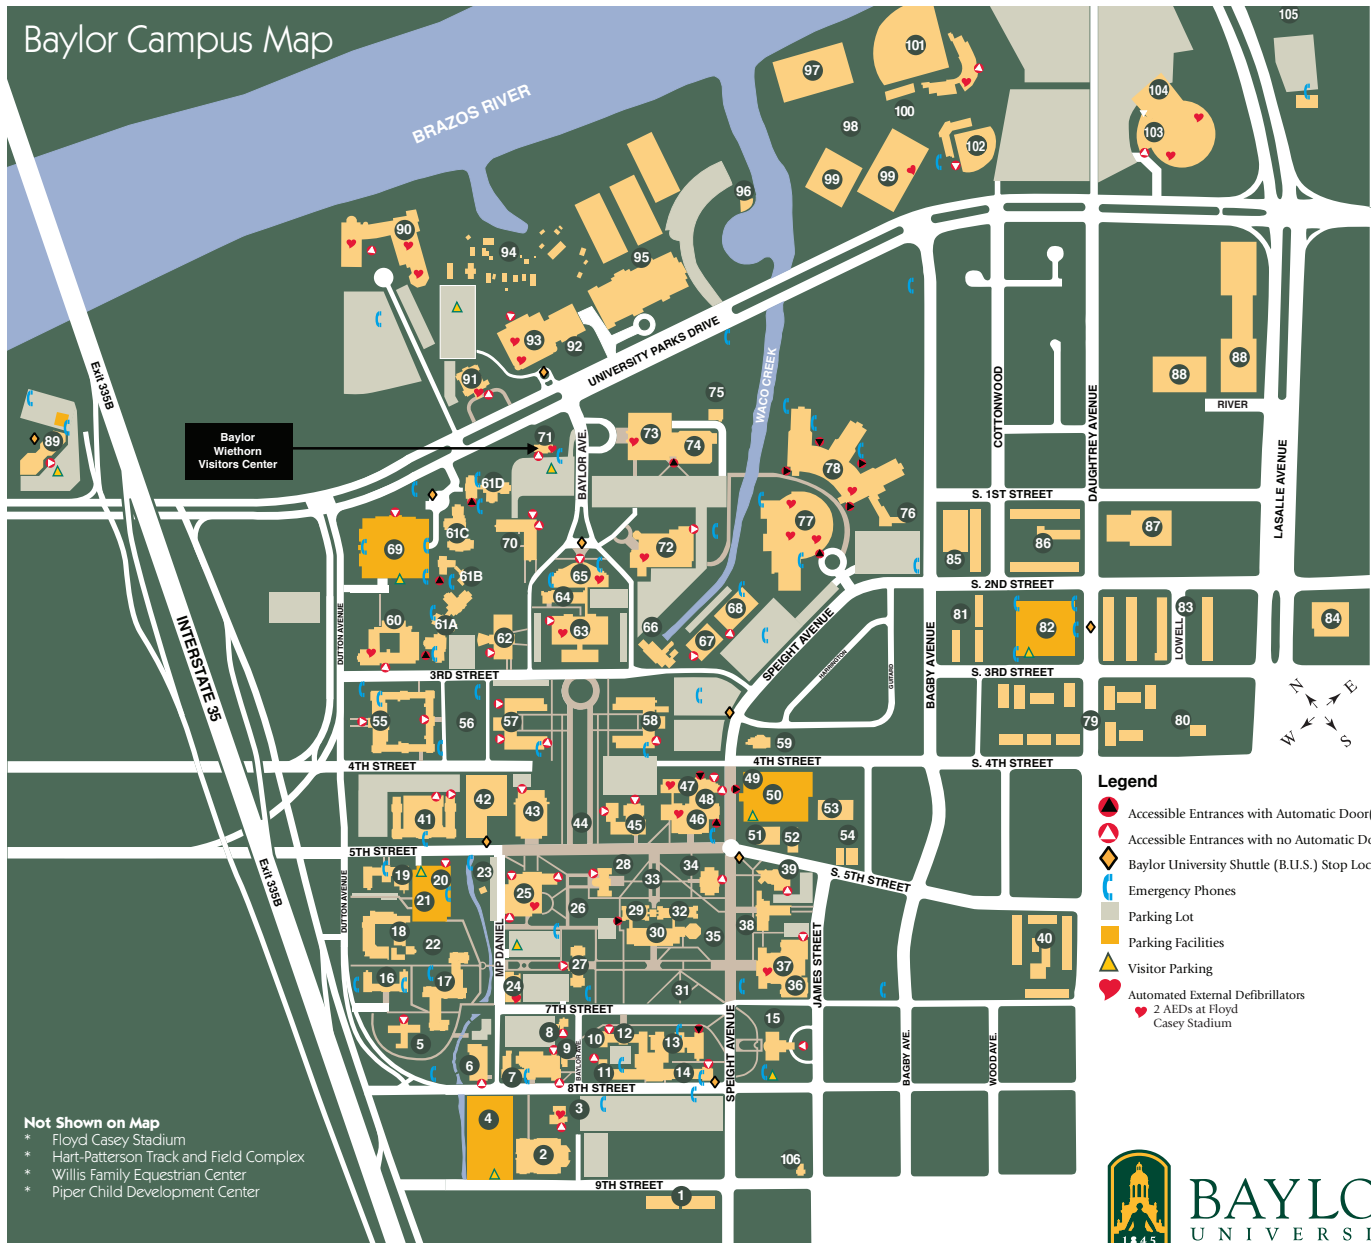

MARK WHITE-Former Governor of Texas.

DAROLD WILLIAMSON-Olympic gold medalist.

TREY WINGO-Anchor on ESPN's SportsCenter and host NFL Live.

Baylor Campus Map

Not Shown on Map

- * Floyd Casey Stadium
- * Hart-Patterson Track and Field Complex
- * Willis Family Equestrian Center
- * Piper Child Development Center