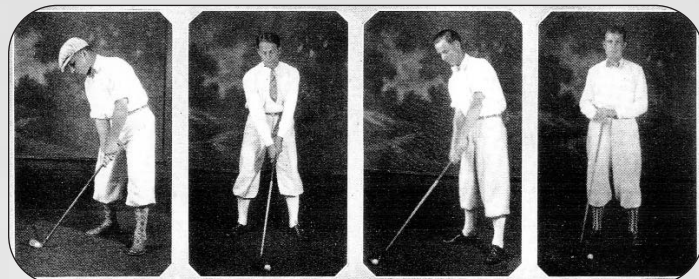

Year-By-Year Results

The 1926 team was the first in Baylor history.

1989-1990

Gene Shields

Sept. 28-30	Woodlands Invitational (The Woodlands, Texas)	303-299-305=907	6/15
Oct. 6-8	Falcon Invitational (Colorado Springs, Colo.)	297-296-296=889	2/24
Oct. 29-31	Hal Sutton Invitational (Shreveport, La.)	293-290-290=873	1/15
Nov. 5-6	Harvey Penick Intercollegiate (Austin, Texas)	377-370-360=1107	5/12
Nov. 24-26	Rice Invitational (West Columbia, Texas)	296-294-288=878	2/18
Feb. 15-19	Pan American Intercollegiate (Edinburg, Texas)	293-300-295=888	5/18
March 1-4	Border Olympics (Laredo, Texas)	293-302-300=895	3/15
March 11-13	Southwestern La. Invitational (Lafayette, La.)	305-295-300=900	4/15
March 18-20	Baylor/NCNB Invitational (Waco, Texas)	301-296=597	1/18
March 21-24	Morris Williams Invitational (Austin, Texas)	312-314-305=931	13/13
April 5-7	All-American Intercollegiate (Houston, Texas)	302-303-308=913	7/15
April 12-15	SWC Championships (Austin, Texas)	307-301-300=908	3/9
May 24-26	NCAA Central Regional (Columbus, Ohio)	299-309-310=918	14/21

1990-1991

Gene Shields

Sept. 24-26	Woodlands Invitational (Woodlands, Texas)	312-302=614	7/18
Oct. 1-2	Wolf Pack Classic (Stateline, Nev.)	296-305-311=912	11/20
Nov. 2-3	Harvey Penick Invitational (Austin, Texas)	378-378-375=1131	T9/12
Nov. 12-13	Hal Sutton Invitational (Shreveport, La.)	306-291-308=905	2/15
Nov. 23-25	Rice Invitational (West Columbia, Texas)	300-298-301=899	T5/18
Feb. 14-16	Monterrey Invitational (Monterrey, Mexico)	897	6/18
Feb. 23-24	SFA/Crown Colony Intercollegiate (Lufkin, Texas)	291-294=585	2/18
March 1-3	Border Olympics (Laredo, Texas)	959	14/15
March 10-12	Louisiana Classics (Lafayette, La.)	303-300-294=897	8/15
March 29-31	Music City Invitational (Nashville, Tenn.)	314-309-297=920	3/18
April 8-9	Diet Pepsi Classic (Wichita, Kan.)	286-295-313=894	1/15
April 19-21	SWC Championships (Fort Worth, Texas)	305-301-308=914	9/9