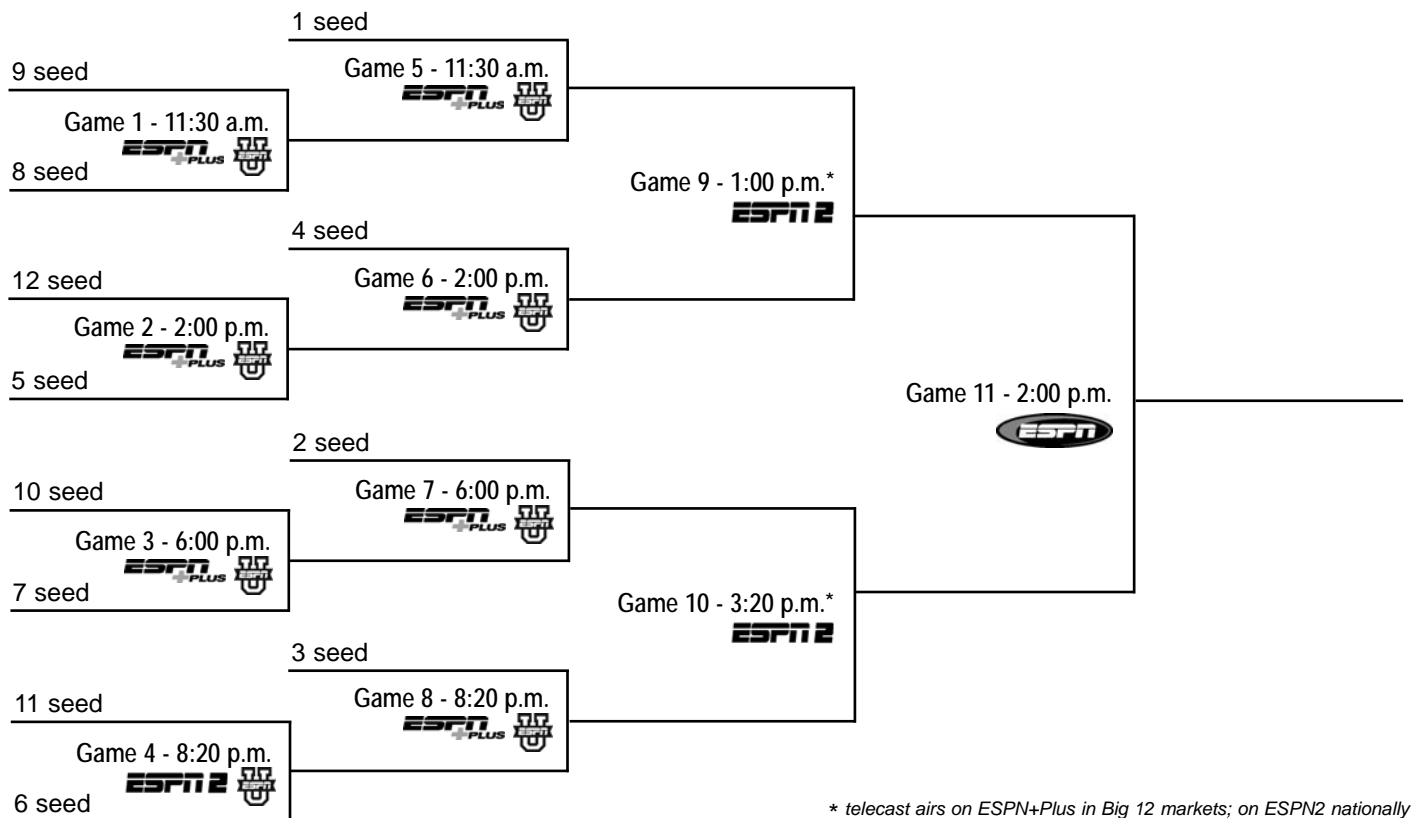

* telecast airs on ESPN+Plus in Big 12 markets; on ESPN2 nationally