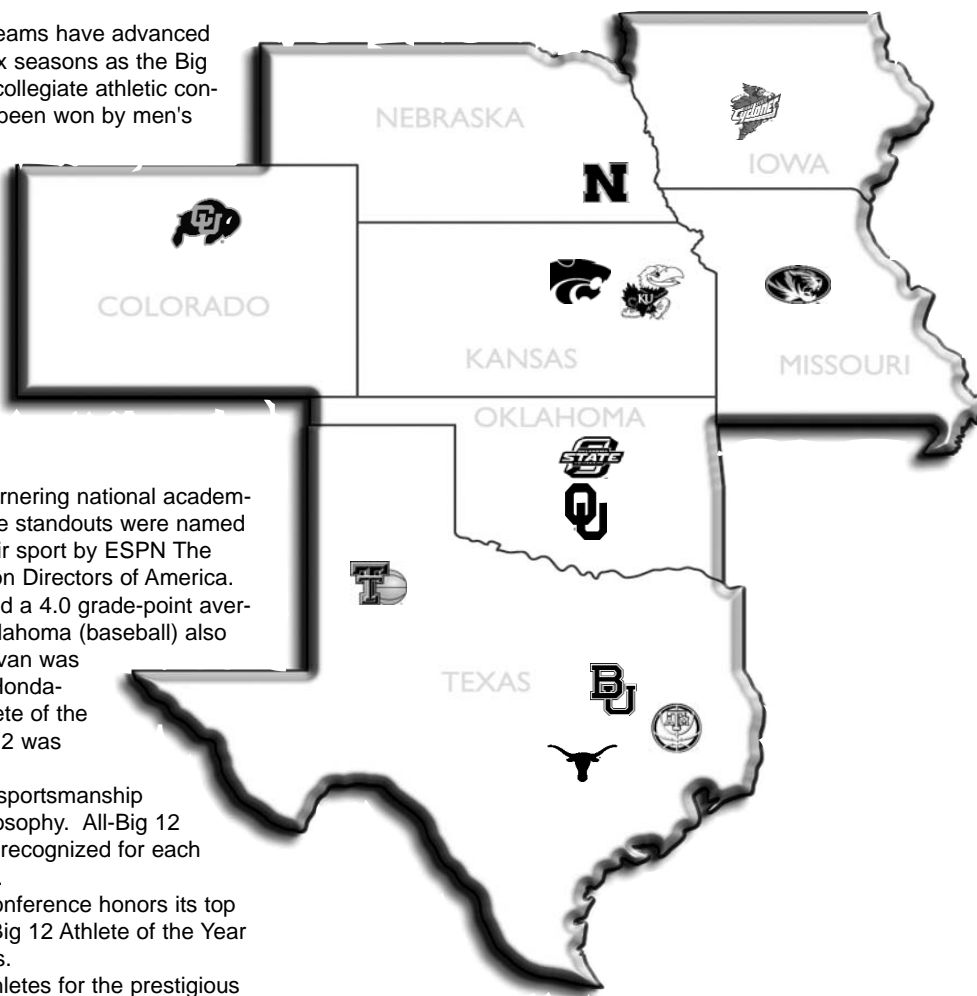

The conference is made up of 12 institutions that have shared many traditional rivalries throughout their histories. Member schools include - Baylor University, University of Colorado, Iowa State University, University of Kansas, Kansas State University, University of Missouri, University of Nebraska, University of Oklahoma, Oklahoma State University, University of Texas, Texas A&M University and Texas Tech University.