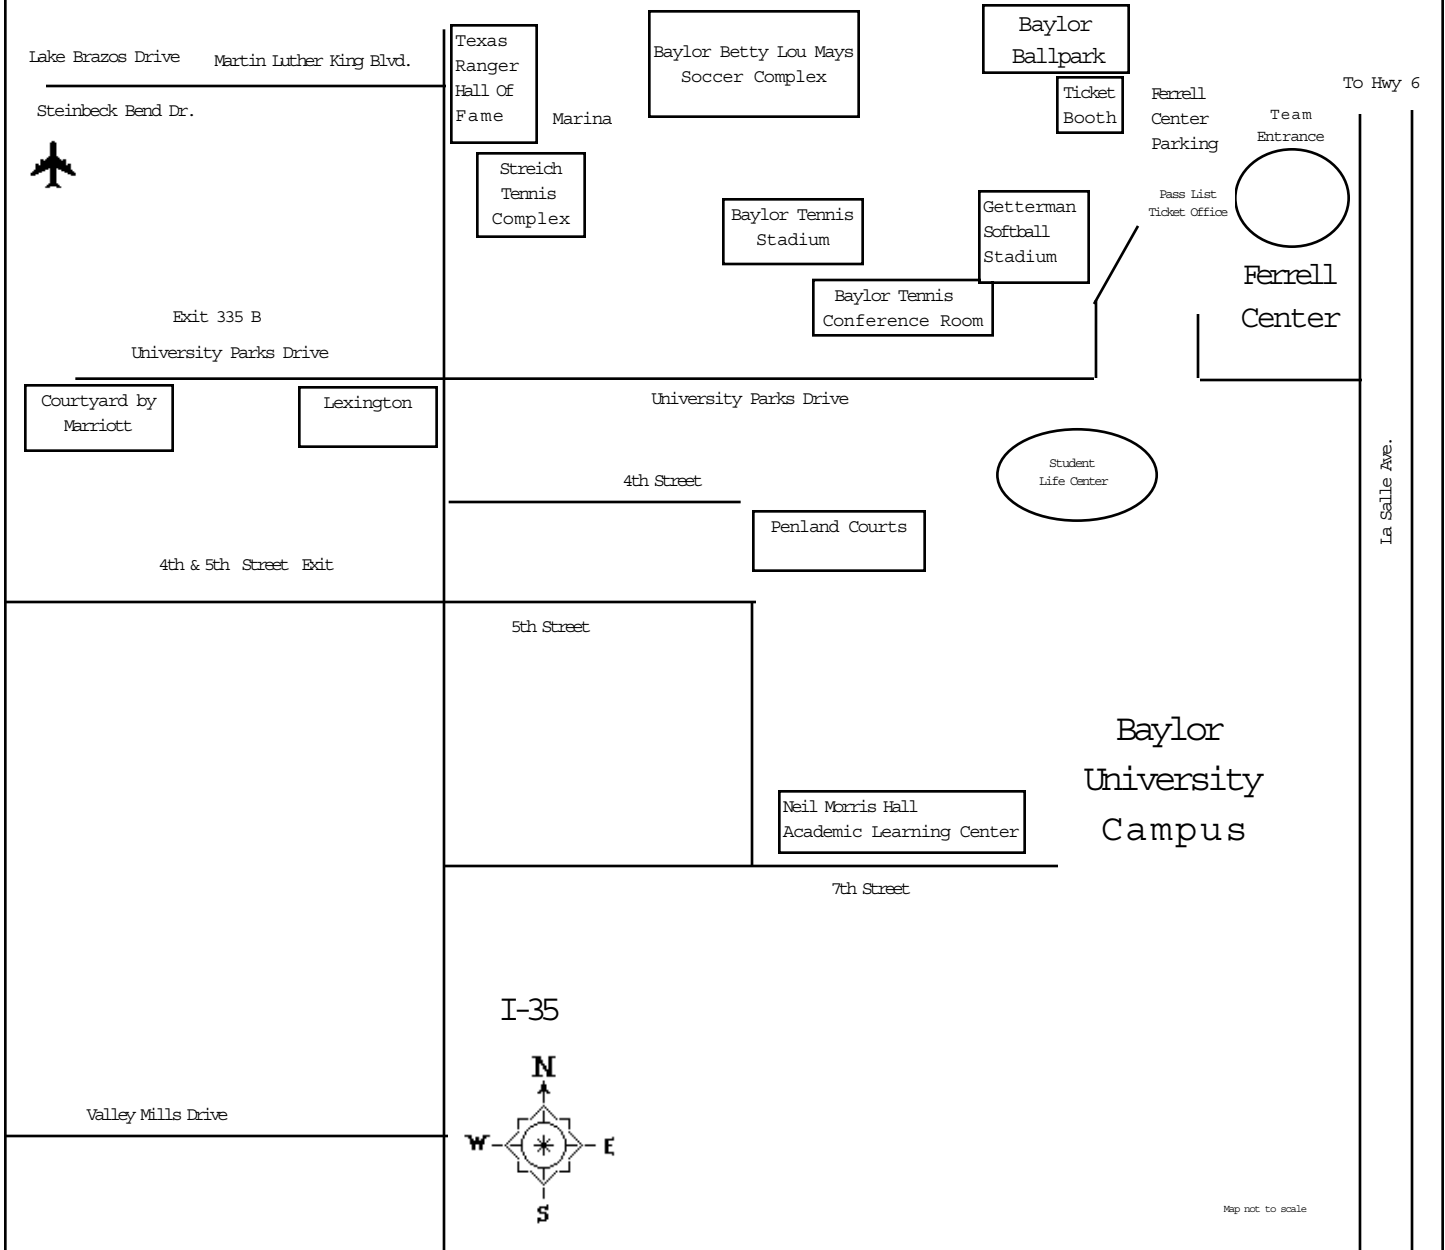

Baylor Athletic Facilities Map

I-35 to Waco:
Exit University Parks Drive and travel east. The Baylor Ballpark is located approximately one mile on the left in the Jim and Julie Turner Athletic Complex next to Getterman Softball Stadium.

From Airport: Turn left to exit the airport on Airport Drive. Turn left at the stop sign to Steinbeck Bend Drive. Stay on Steinbeck (MLK) until you reach interstate 35. Travel south on I-35 to University Parks Drive. Exit and travel east.