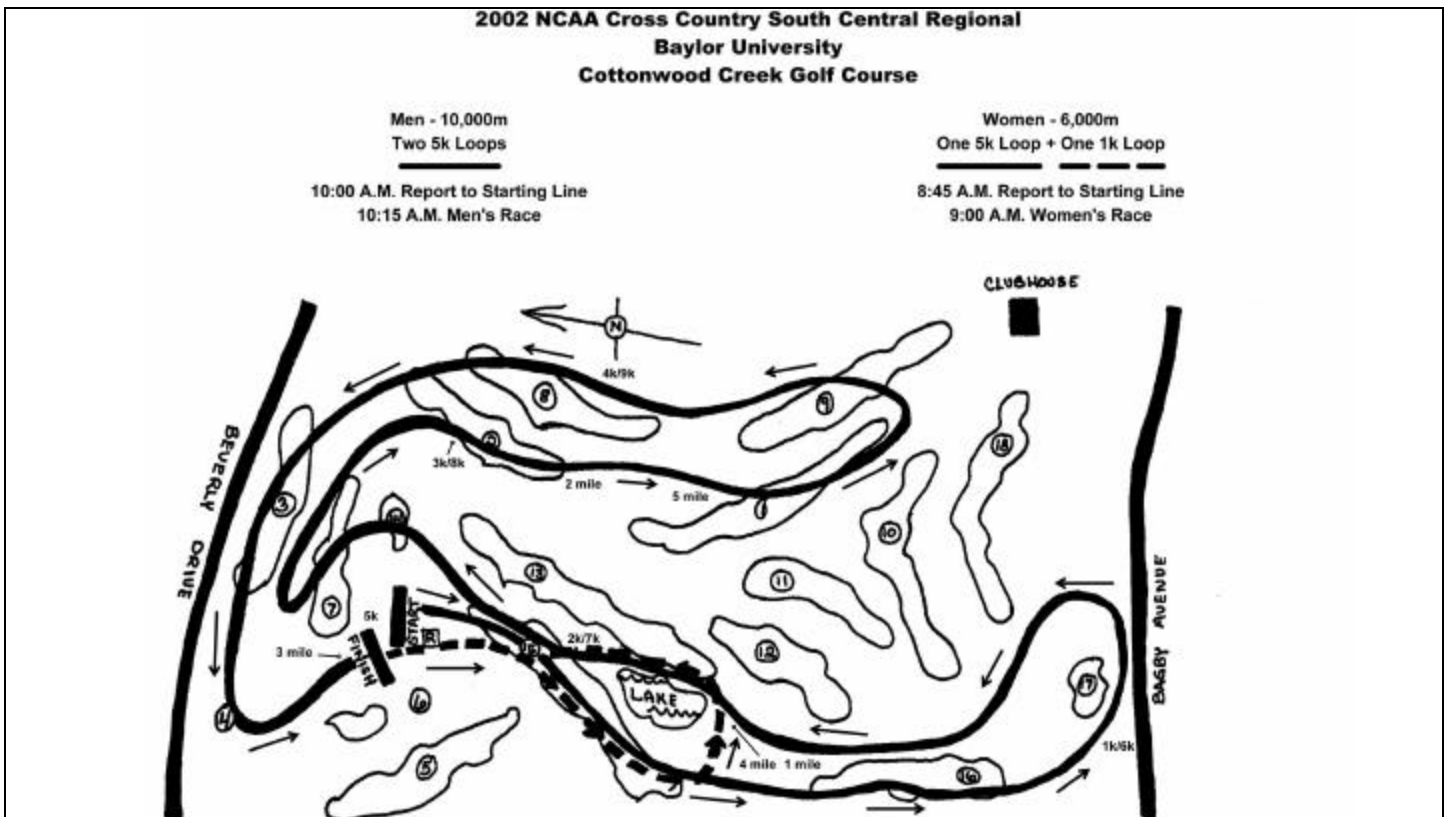

### Location

≈ Cottonwood Creek Golf Course  
≈ Waco, Texas

### NCAA Championships

≈ The top two teams, as well as the first four individuals who are not on those teams, will advance to the NCAA Championships Monday, Nov. 25 in Terre Haute, Ind.

## Table of Contents

Championship Information .....	2
Course Map .....	2
Regional Previews .....	3
Women's Bib Numbers .....	4
Men's Bib Numbers .....	5
The Regional Field .....	6-7
Arkansas-Northwestern State .....	6
Prairie View A&M-Tulane .....	7
Rankings .....	8
2001 South Central Regional Results .....	9
South Central Regional History .....	10
Big 12 Championship Results .....	11
Conference USA Championship Results .....	12
SEC Championship Results .....	13
Southland Championship Results .....	14
Sunbelt Championship Results .....	15
WAC Championship Results .....	16