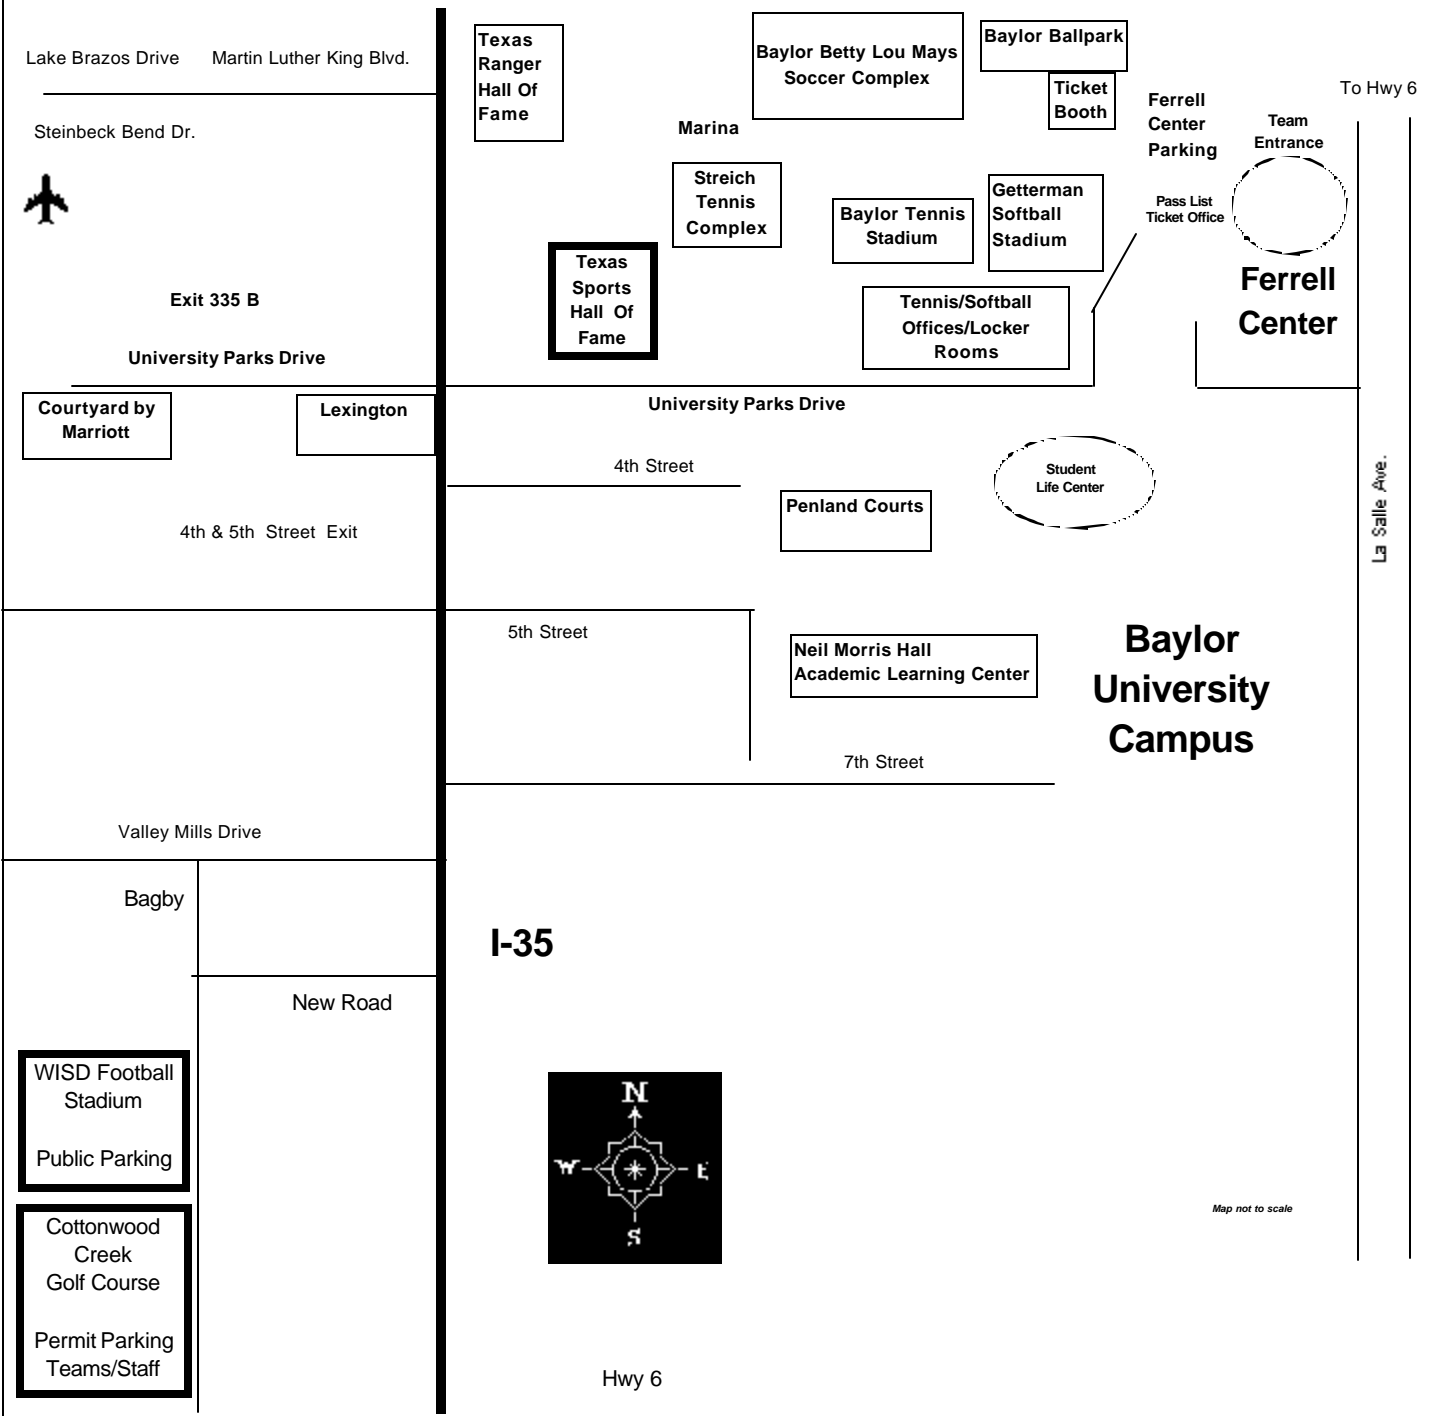

Baylor Athletic Facilities Map

I-35 to Waco:

Exit New Road and travel west. Turn left (South) on Bagby. Cottonwood Creek Golf Course is located approximately one-half mile on the right.