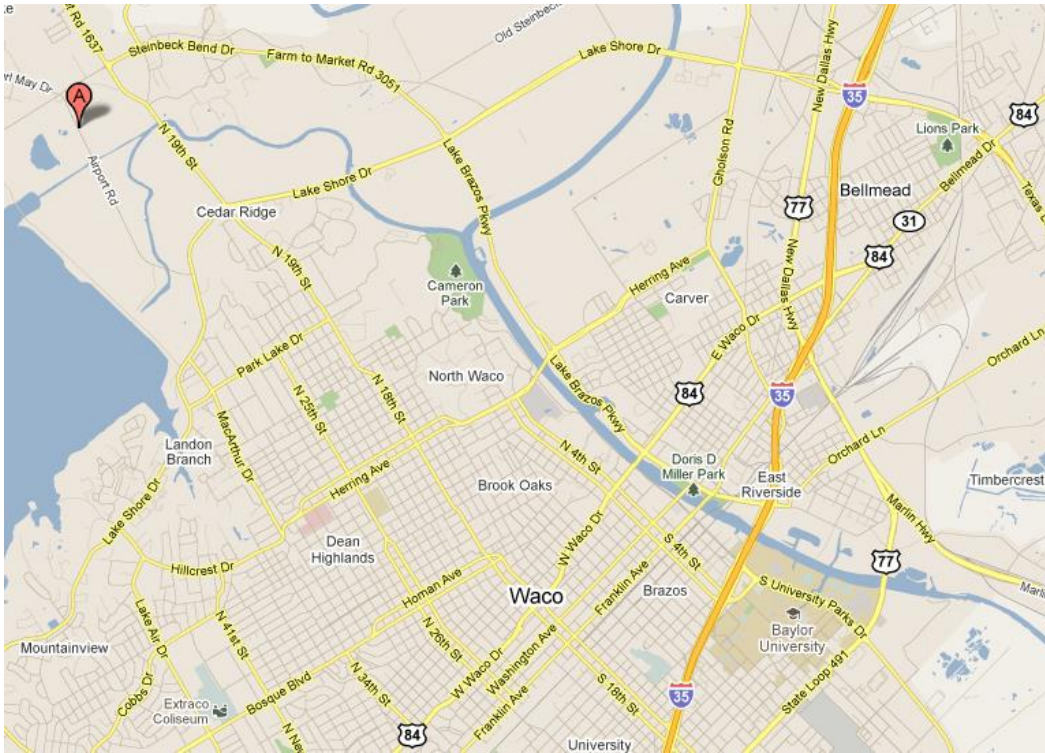

We appreciate the **Heart of Texas Soccer Association** for allowing us to use their facility. As such please help us enforce the rules on the course.

No Glass Bottles

No Pets allowed on the field

Please do your part to place all trash in proper receptacles.

Please be respectful of playing surfaces.

Set up camps off of fields and away from goals.