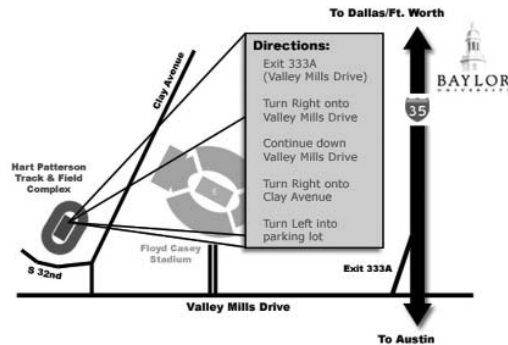

MEDIA INFORMATION

Interview Requests

Requested coaches and student-athletes are available for interviews every Monday through Thursday, unless the team is traveling. Interviews are held at Hart-Patterson Track & Field Complex before or after practice. Student-athletes are not available until they have completed their workouts.

Home Meets

Baylor Track & Field hosts two home events in 2008, the Dr Pepper Invitational March 22 and the Michael Johnson Classic April 19. Media wishing to attend these events should contact Jon Brown in the Baylor Athletic Media Relations Office to be placed on the media pass list.

Online

BaylorBears.com is the official website of the Baylor Athletic Department featuring news, statistics, schedules, rosters, student-athlete and coaches bios for all 18 of Baylor's intercollegiate athletic programs. Video and audio broadcasts of Baylor athletic events are also available on BaylorBears.com through CSTV All-Access. The site now features a special section for media only. To access the Media Site, please visit: <http://baylorbears.cstv.com/ot/bay-media.html>.

Inside Baylor Sports

"Inside Baylor Sports," the award winning weekly TV show that covers all aspects of Baylor athletics, returns for its ninth season during the 2007-2008 academic year.

Senior Producer Robert Shiekh and Producer Josh Rosenberg provide viewers an inside look at Baylor athletics with thorough highlights, in-depth interviews and imaginative features on all 18 sports presented in a fast-paced, entertaining style. Co-hosts John Morris and Lori Fogleman guide viewers through the best coverage of Baylor athletics on television.

"Inside Baylor Sports" airs Sundays at 10:30 p.m. CT on KCEN-TV in Central Texas. The program also airs weekly throughout the region on Fox Sports Southwest at 1 p.m. each Wednesday and is archived on the web at www.BaylorTV.com. "Inside Baylor Sports" also may be seen nationally on College Sports Television.

CREDITS

The 2007-08 Baylor Track & Field and Cross Country Media Guide is a publication of the Baylor Athletic Media Relations Office, a division of the Baylor Athletic Department and is designed to assist the media in their coverage of Baylor track and field. Additional copies of the 2007-08 Baylor Track & Field and Cross Country media guide are available for $10.

Editor

Jon Brown

Editorial Assistance

Nick Joos and Heath Nielsen

Layout

Jon Brown

Design

Larry Little

Cover Design

John Schaffhauser, Schaffhauser Design; Madison, Miss.

Photography

Jon Brown; Robbie Rogers, Matt Minard and Chris Hansen of Baylor Photography; Wayne Dunlap

Printing

EBSCO Media; Birmingham, Ala.