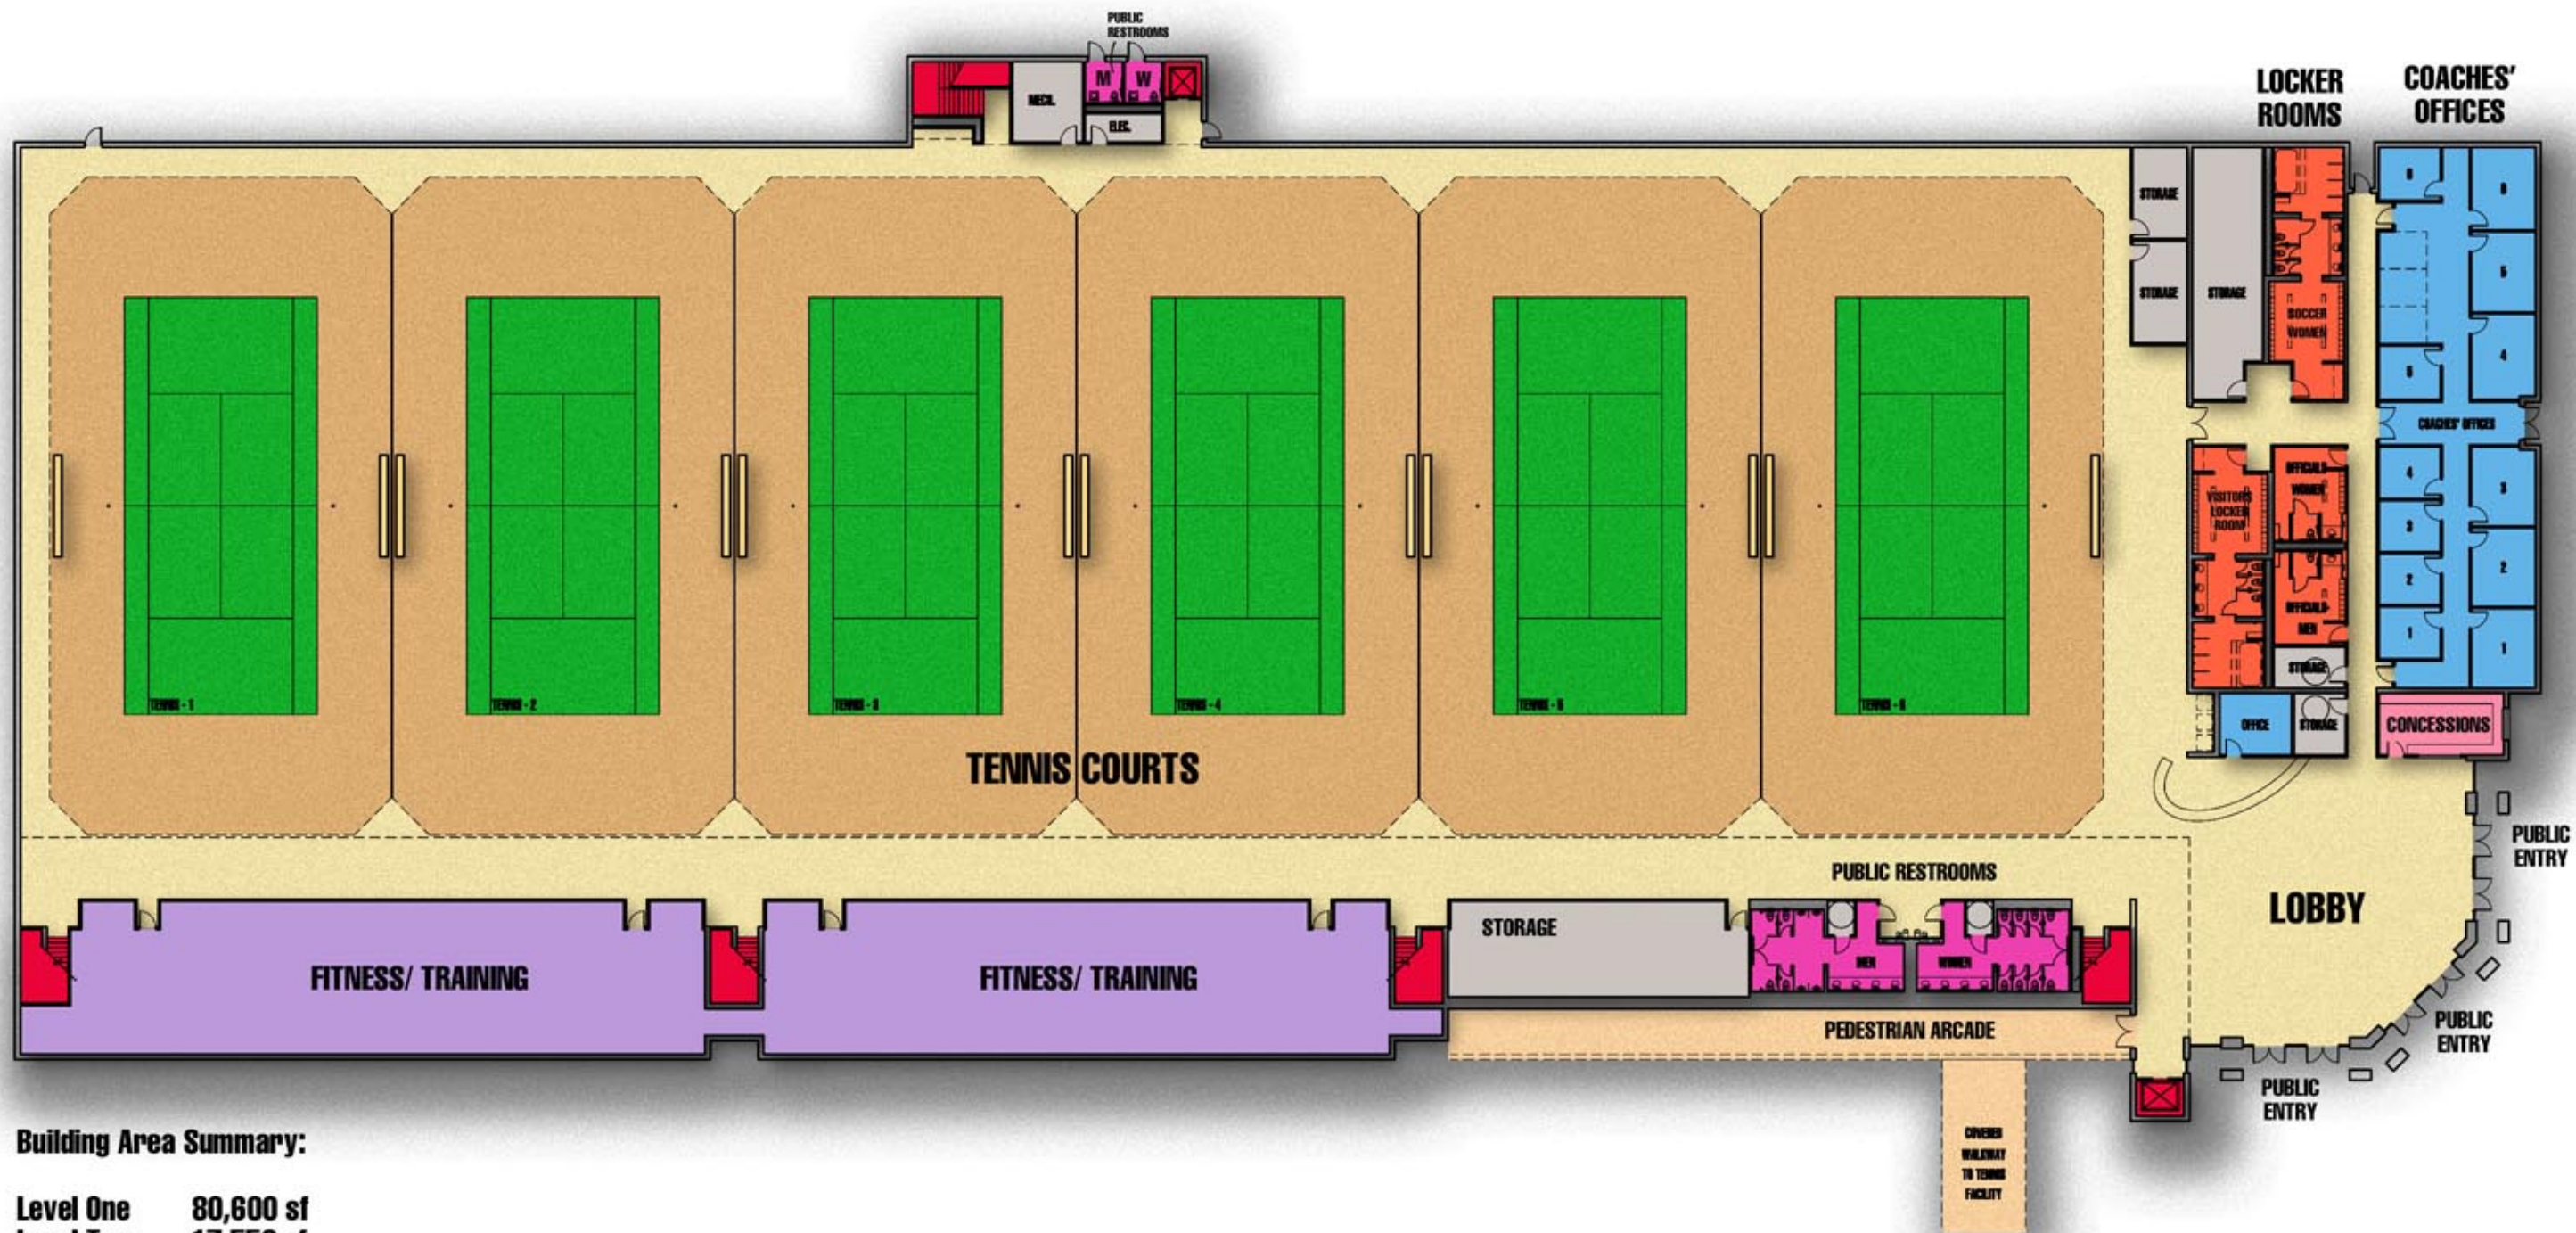

2004  
NATIONAL CHAMPIONS!  
*Baylor Men's Tennis*

**TENNIS**

September 14, 2004

BAYLOR UNIVERSITY NCAA INDOOR TENNIS FACILITY

**Building Area Summary:**

Level One	80,600 sf
Level Two	17,550 sf
<b>Total Bldg.</b>	<b>98,150 sf</b>

LEVEL ONE SCALE 1/32" = 1'0"

BECK

06.14.04

**INDOOR TENNIS CENTER - BAYLOR UNIVERSITY - WACO, TEXAS**

LEVEL TWO SCALE 1/32" = 1'0"

06.14.04

Main Lobby/ Entrance      Offices/ Locker Rooms      Press

Fitness/ Training      Fitness/ Training      Pedestrian Arcade/ to existing Tennis Facilities      Elev.      Main Lobby/ Entrance

**INDOOR TENNIS CENTER - BAYLOR UNIVERSITY - WACO, TEXAS**

ELEVATIONS      SCALE 1/32" = 1'0"  
0      10      50 FEET

05.14.04

**OPTIONAL PLAN/ VOLLEYBALL COURT**

LEVEL ONE SCALE 1/32" = 1'0"  
 0 10 50 FEET