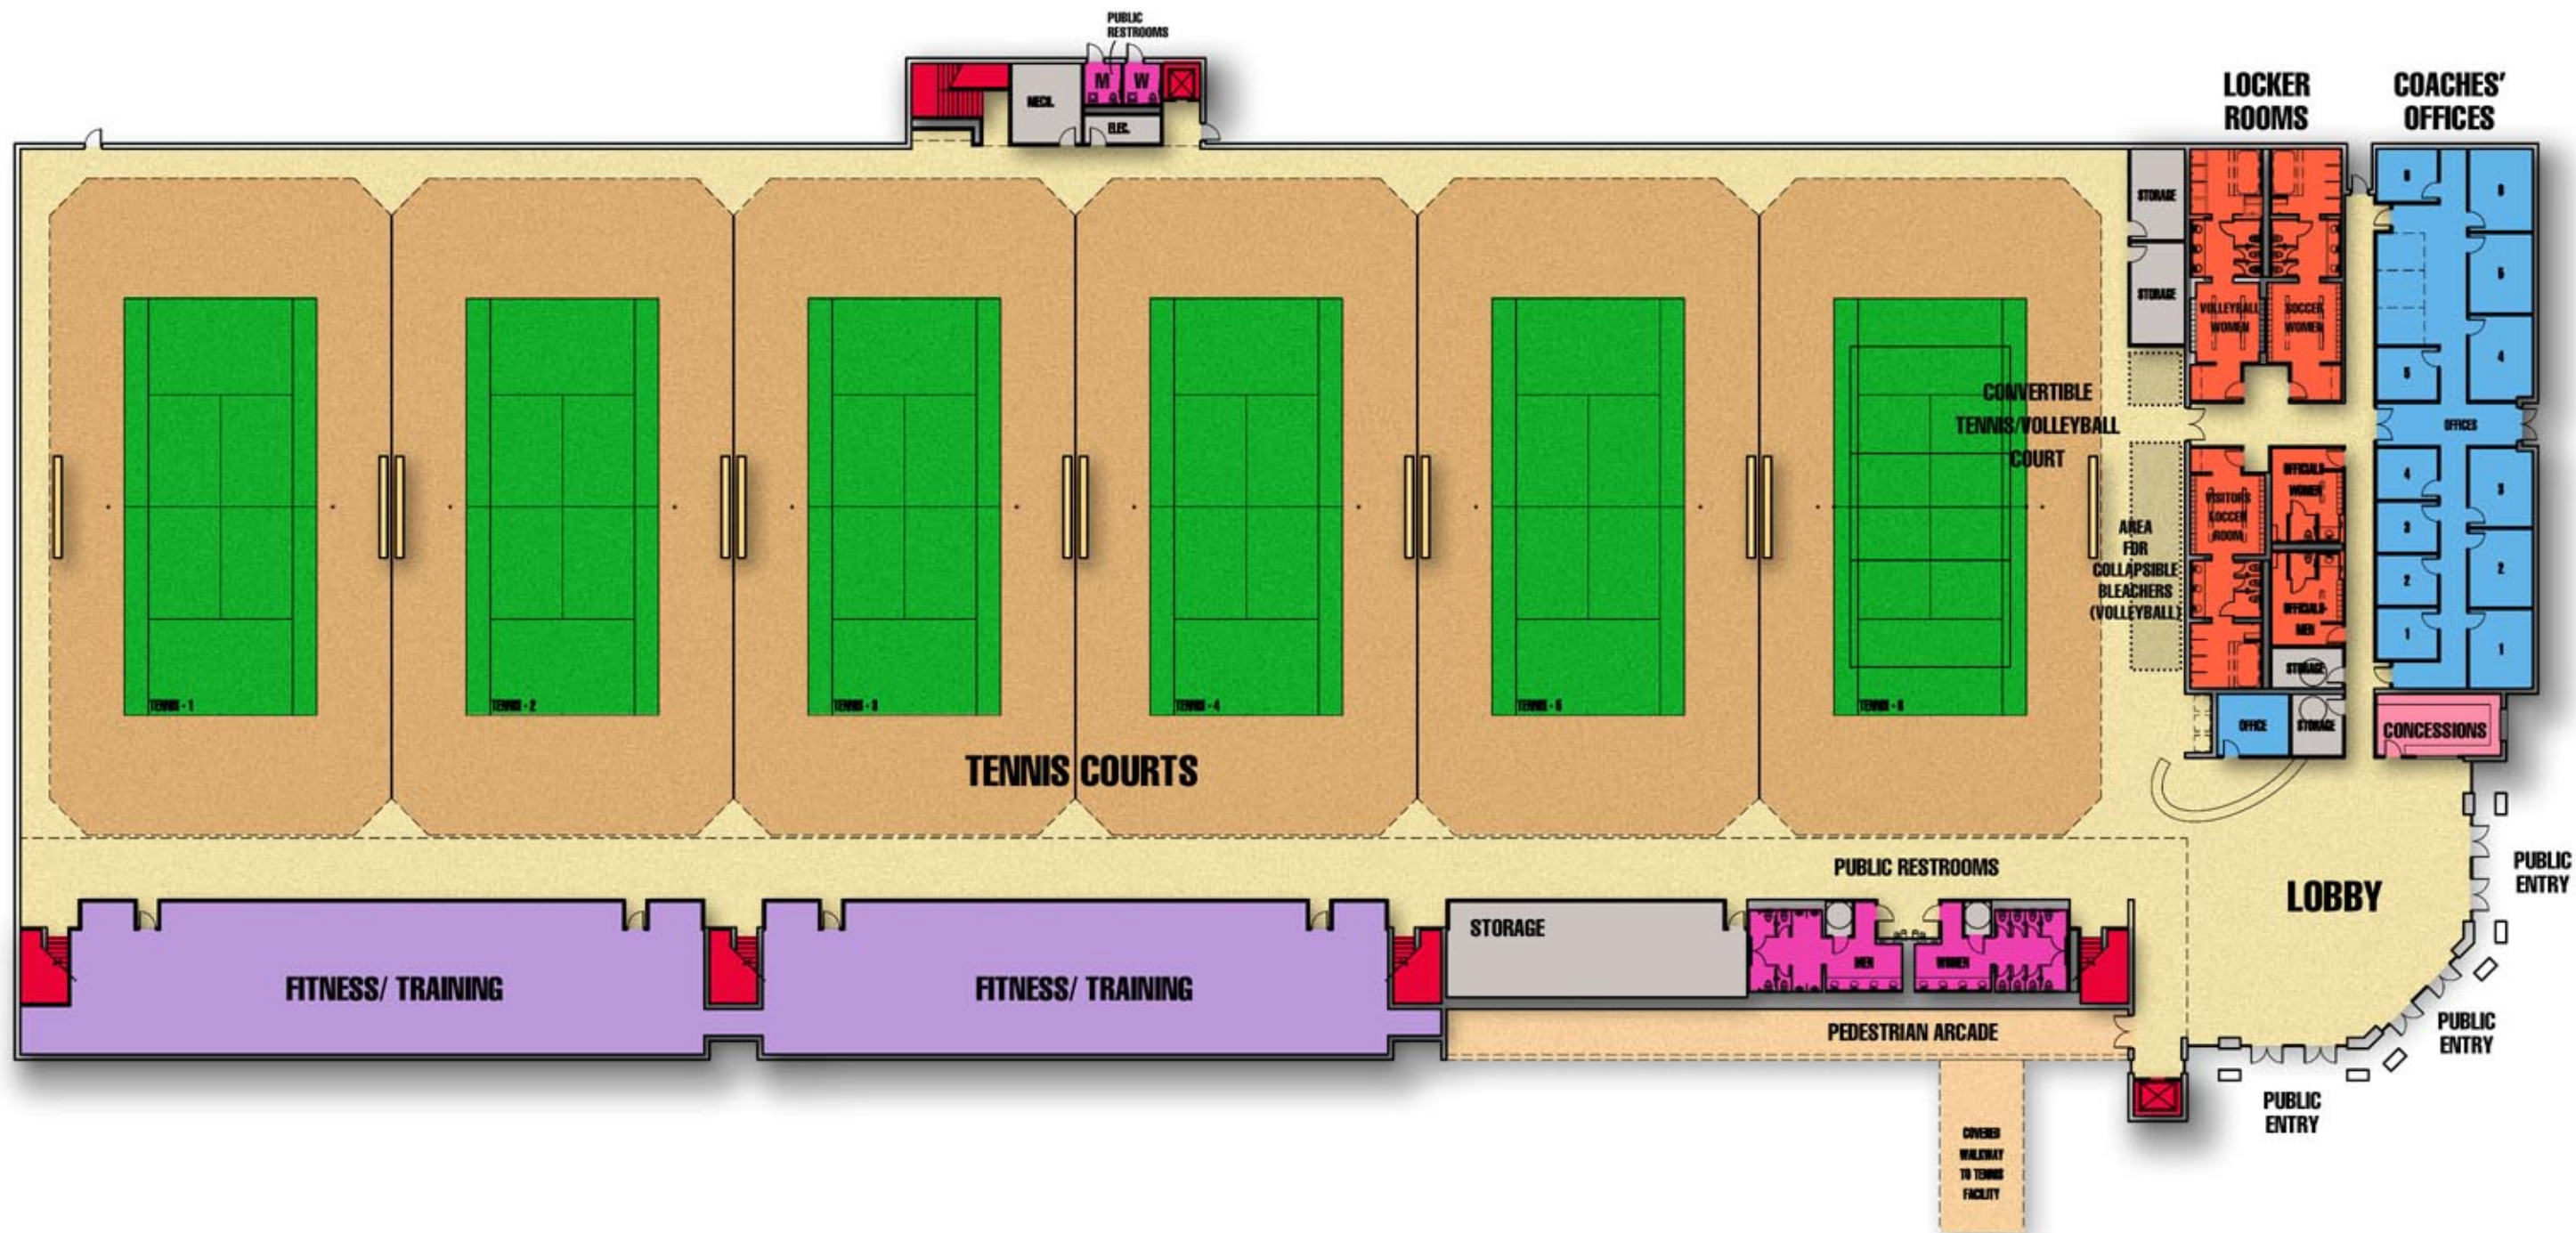

2004  
NATIONAL CHAMPIONS!  
*Baylor Men's Tennis*

**TENNIS**

September 14, 2004

BAYLOR UNIVERSITY NCAA INDOOR TENNIS FACILITY

**Building Area Summary:**

Level One	80,600 sf
Level Two	17,550 sf
<b>Total Bldg.</b>	<b>98,150 sf</b>

LEVEL ONE SCALE 1/32" = 1'0"

BECK

06.14.04

**INDOOR TENNIS CENTER - BAYLOR UNIVERSITY - WACO, TEXAS**

LEVEL TWO SCALE 1/32" = 1'0"

06.14.04

Main Lobby/ Entrance      Offices/ Locker Rooms      Press

Fitness/ Training      Fitness/ Training      Pedestrian Arcade/ to existing Tennis Facilities      Elev.      Main Lobby/ Entrance

**INDOOR TENNIS CENTER - BAYLOR UNIVERSITY - WACO, TEXAS**

ELEVATIONS      SCALE 1/32" = 1'0"  
0      10      50 FEET

05.14.04

**OPTIONAL PLAN/ VOLLEYBALL COURT**

LEVEL ONE SCALE 1/32" = 1'0"  
 0 10 50 FEET