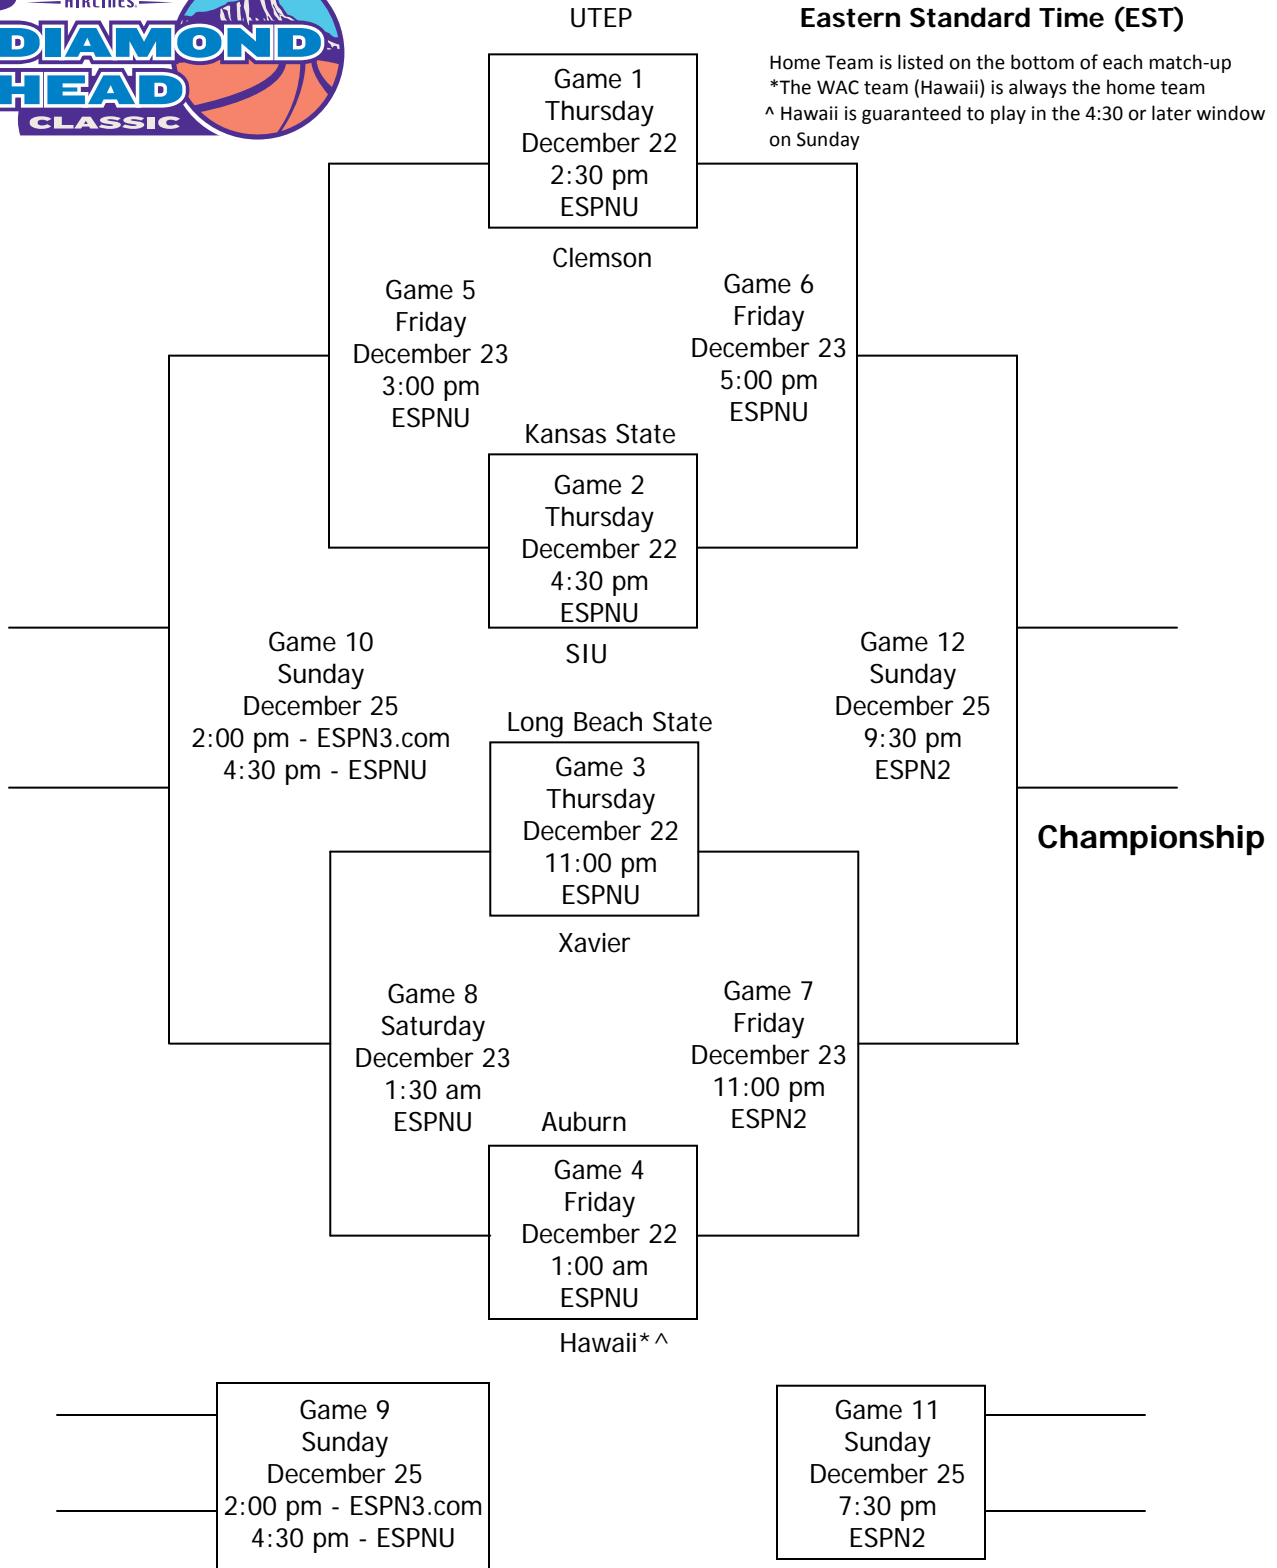

Hawaiian Airlines Diamond Head Classic

Hosted by ESPN and the University of Hawaii
 December 22, 23 & 25, 2011 • Stan Sheriff Center
 Honolulu, HI

•All times listed in

Eastern Standard Time (EST)

Home Team is listed on the bottom of each match-up
 *The WAC team (Hawaii) is always the home team
 ^ Hawaii is guaranteed to play in the 4:30 or later window on Sunday

Hawaiian Airlines Diamond Head Classic

Hosted by ESPN and the University of Hawaii
 December 22, 23 & 25, 2011 • Stan Sheriff Center
 Honolulu, HI

•All times listed in

Hawaii Standard Time (HST)

Home Team is listed on the bottom of each match-up
 *The WAC team (Hawaii) is always the home team
 ^ Hawaii is guaranteed to play in the 11:30 or later window on Sunday