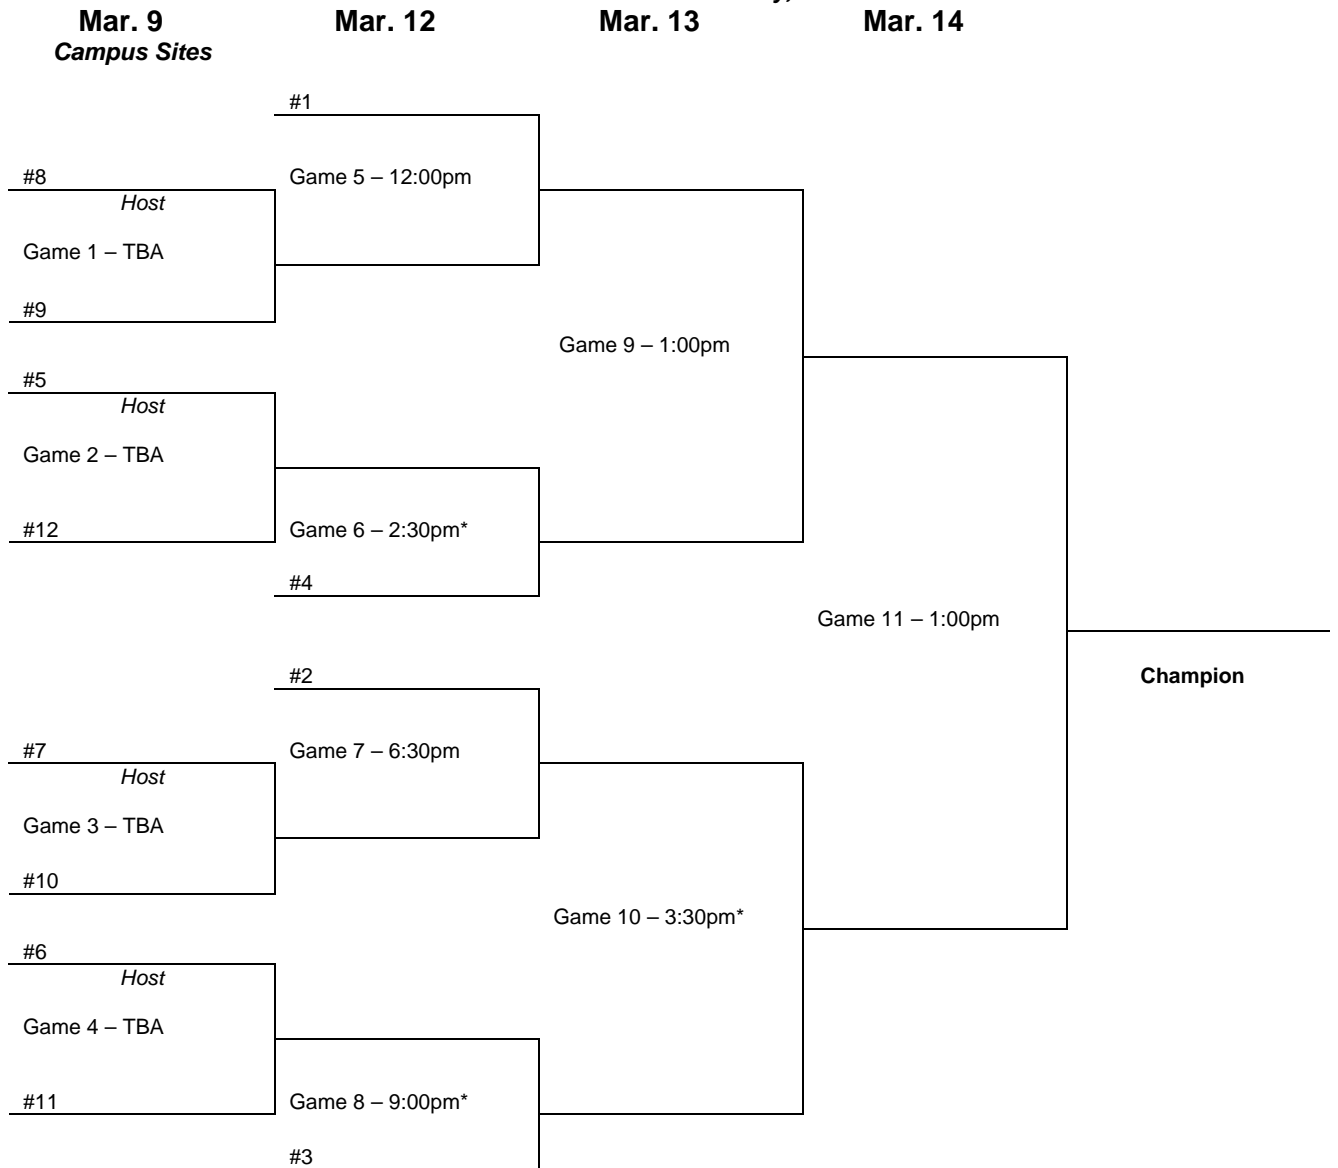

Boardwalk Hall – Atlantic City, N.J.

*Game times approximate, game will start 23 minutes after conclusion of first game of that session