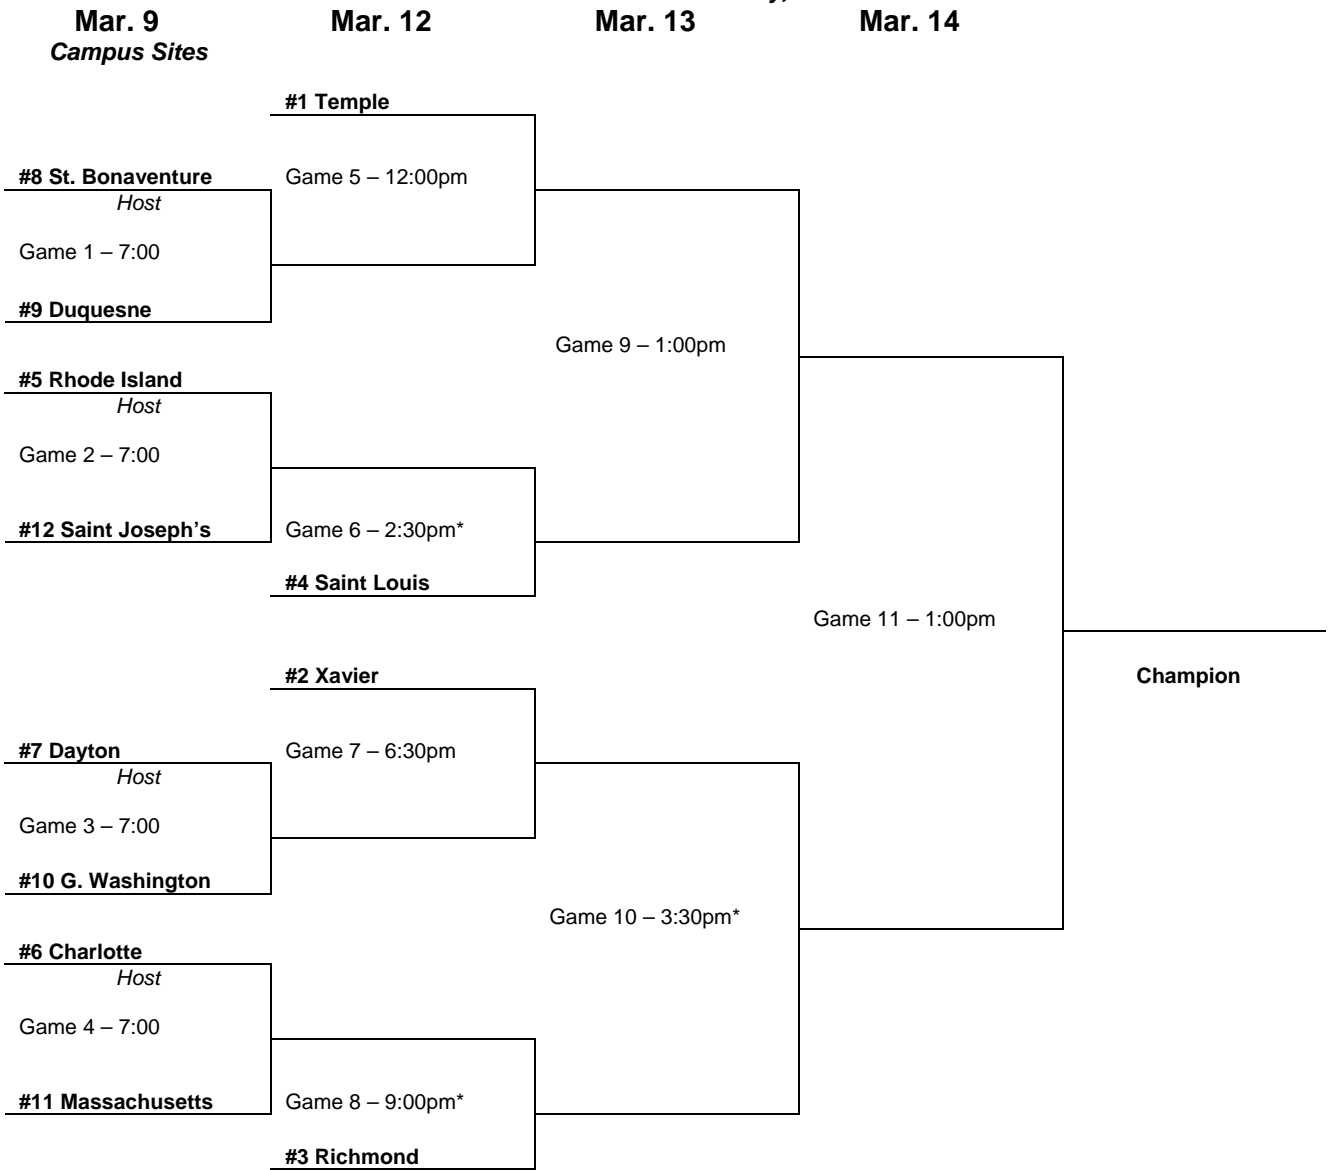

Boardwalk Hall – Atlantic City, N.J.

*Game times approximate, game will start 23 minutes after conclusion of first game of that session