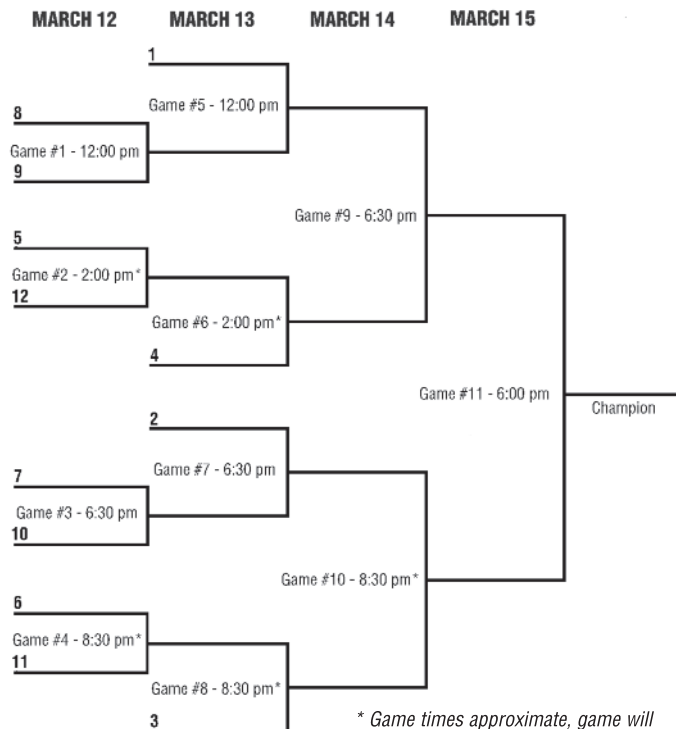

# 2008 ATLANTIC 10 CHAMPIONSHIP

**OPENING ROUND: Wednesday, March 12**

**QUARTERFINAL ROUND: Thursday, March 13**

**SEMIFINAL ROUND: Friday, March 14**

**FINAL ROUND: Saturday, March 15**

\* Game times approximate, game will start 23 minutes after conclusion of Game 1 of that session