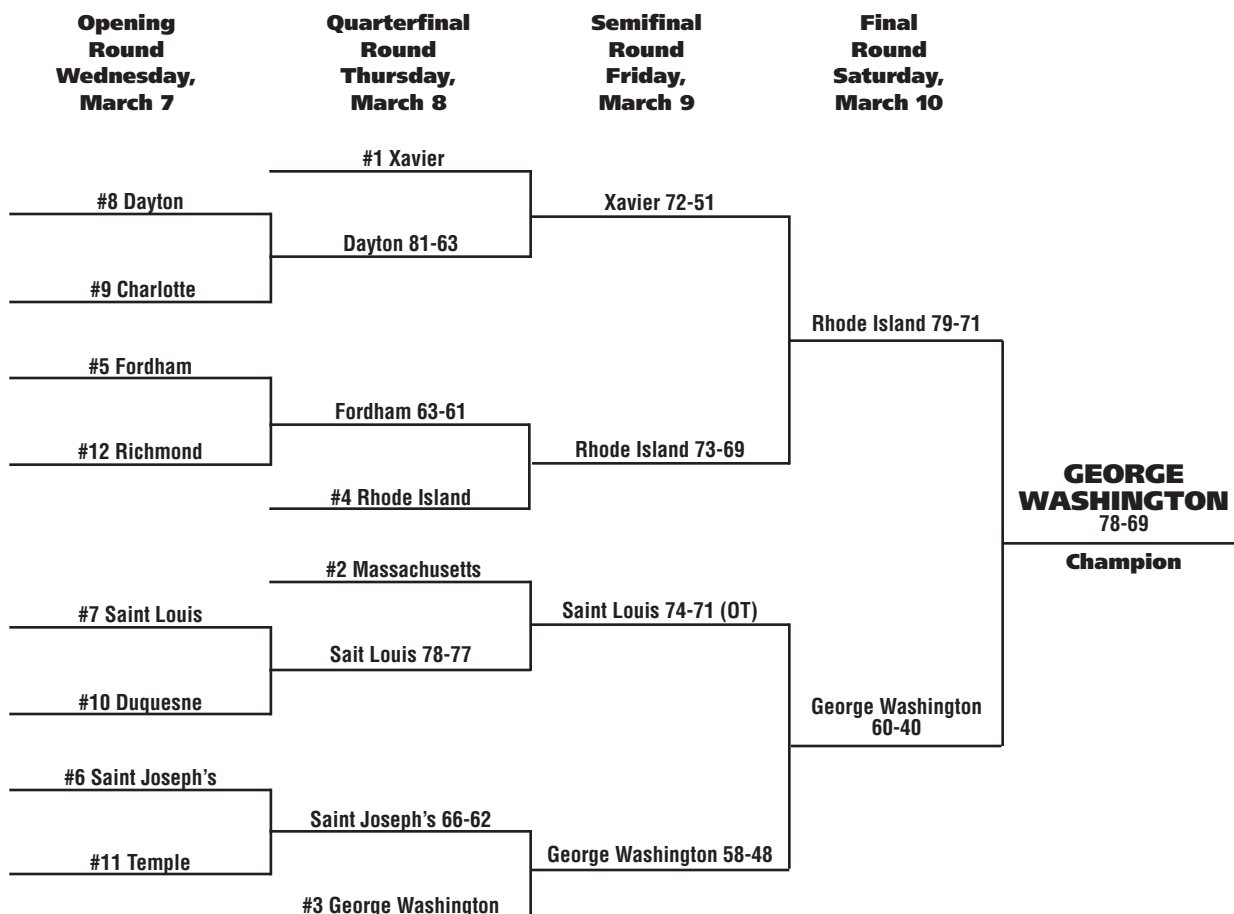

CHARLES LITTLE, DAYTON

2007 ATLANTIC 10 MEN'S BASKETBALL CHAMPIONSHIP

March 7-10 - Boardwalk Hall - Atlantic City, N.J.