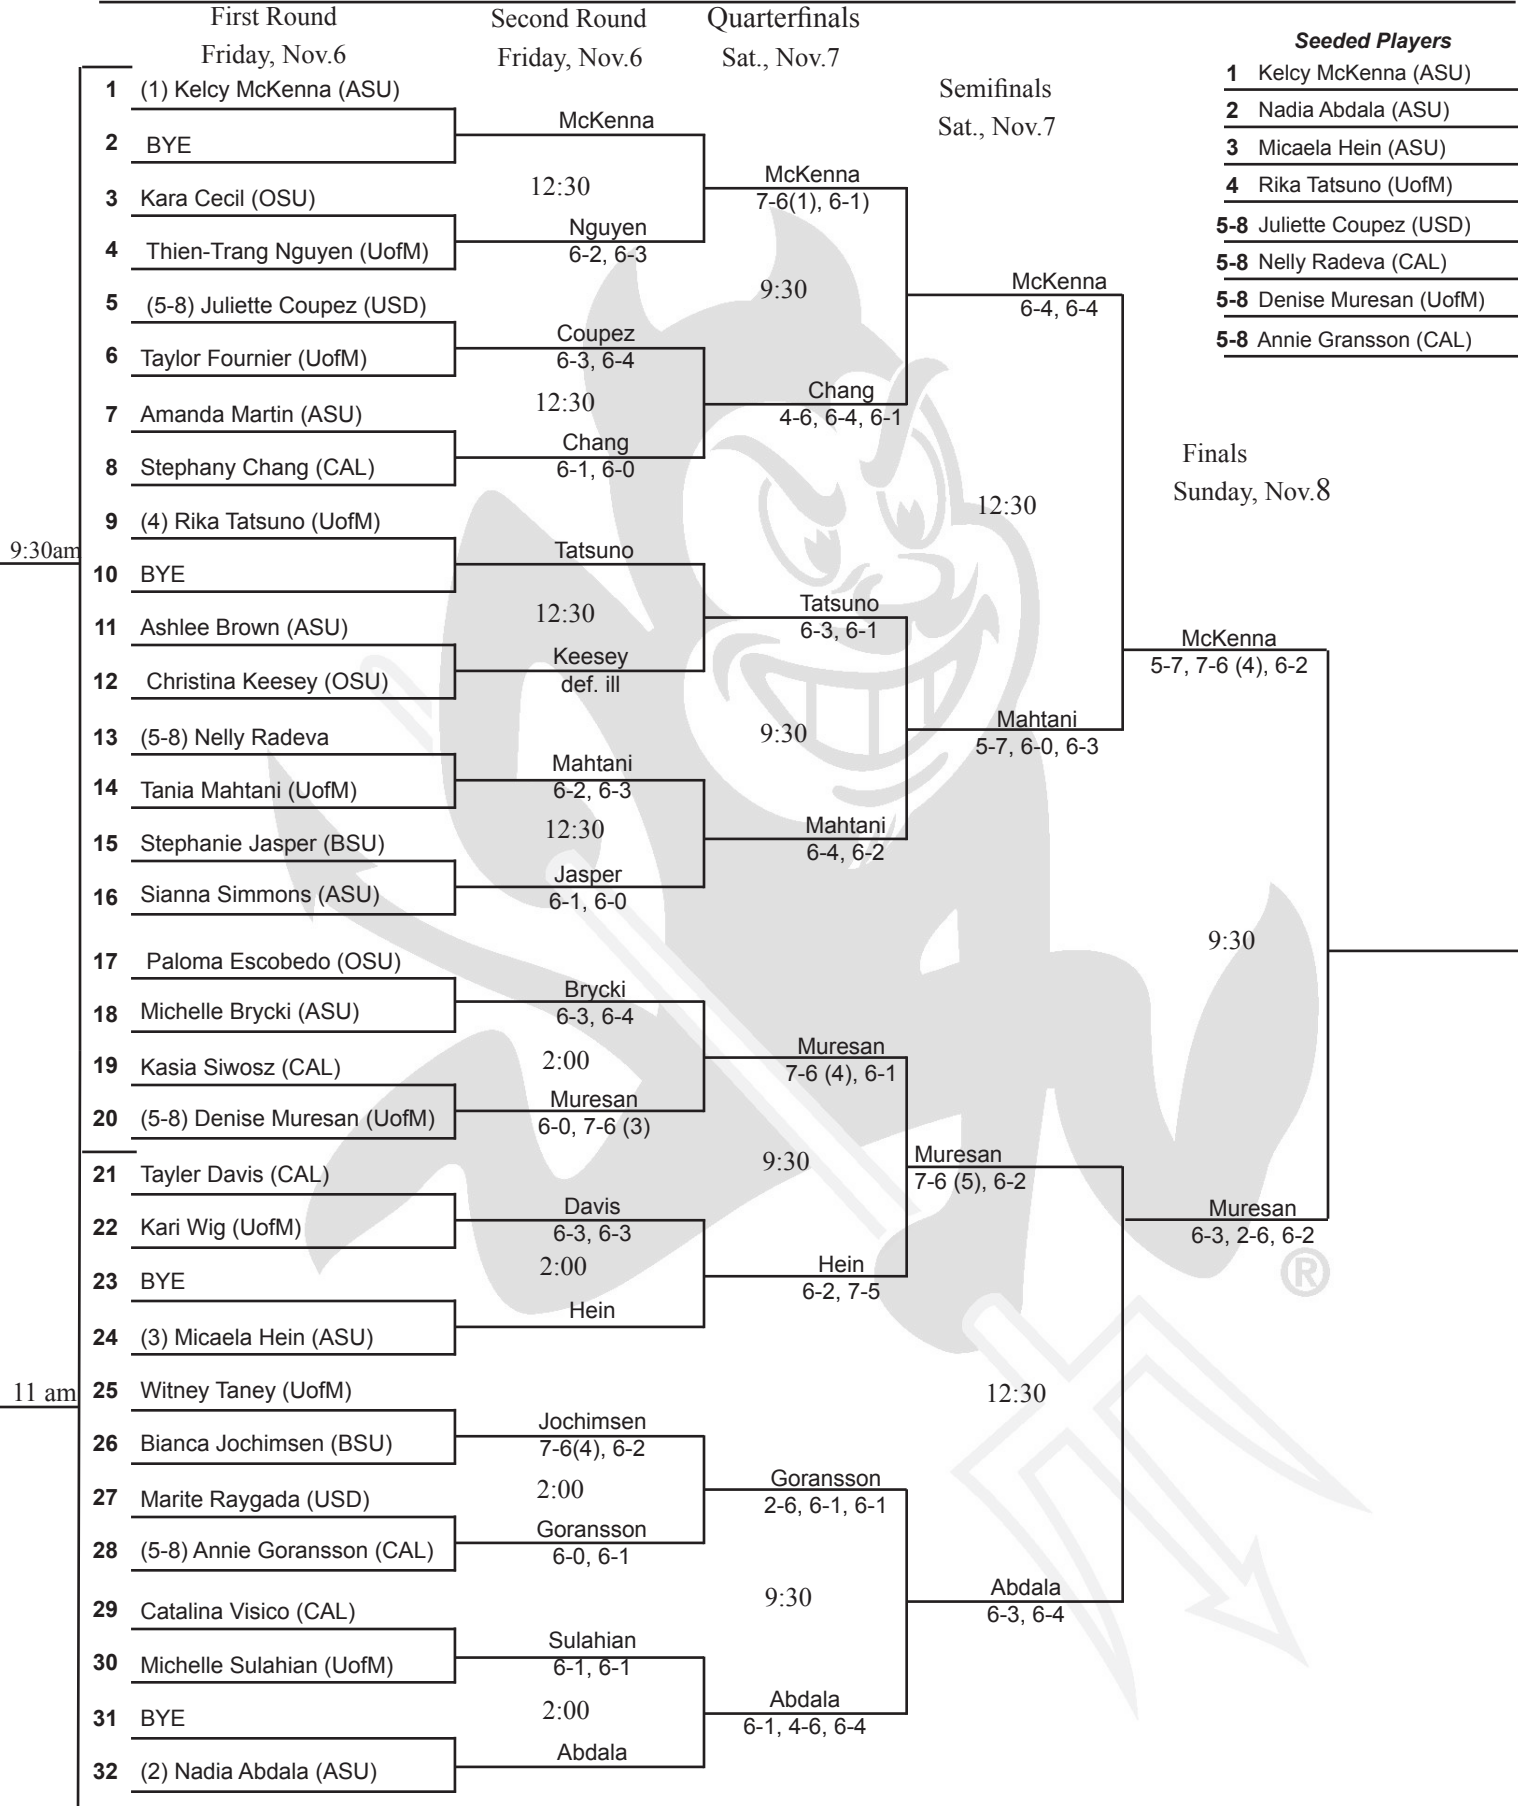

# 2009 ASU THUNDERBIRD INVITATIONAL

Tempe, Arizona • November 6-8 • Arizona State University

Main Draw

Finals  
Sunday, Nov.8

9:30am

11 am

# 2009 ASU THUNDERBIRD INVITATIONAL

Tempe, Arizona • November 6-8 • Arizona State University

Sparky Draw 1st Round Conso Bracket

# 2009 ASU THUNDERBIRD INVITATIONAL

Tempe, Arizona • November 6-8 • Arizona State University

Maroon Draw 2nd Round Conso. FINAL BRACKET

Sat. Nov. 4