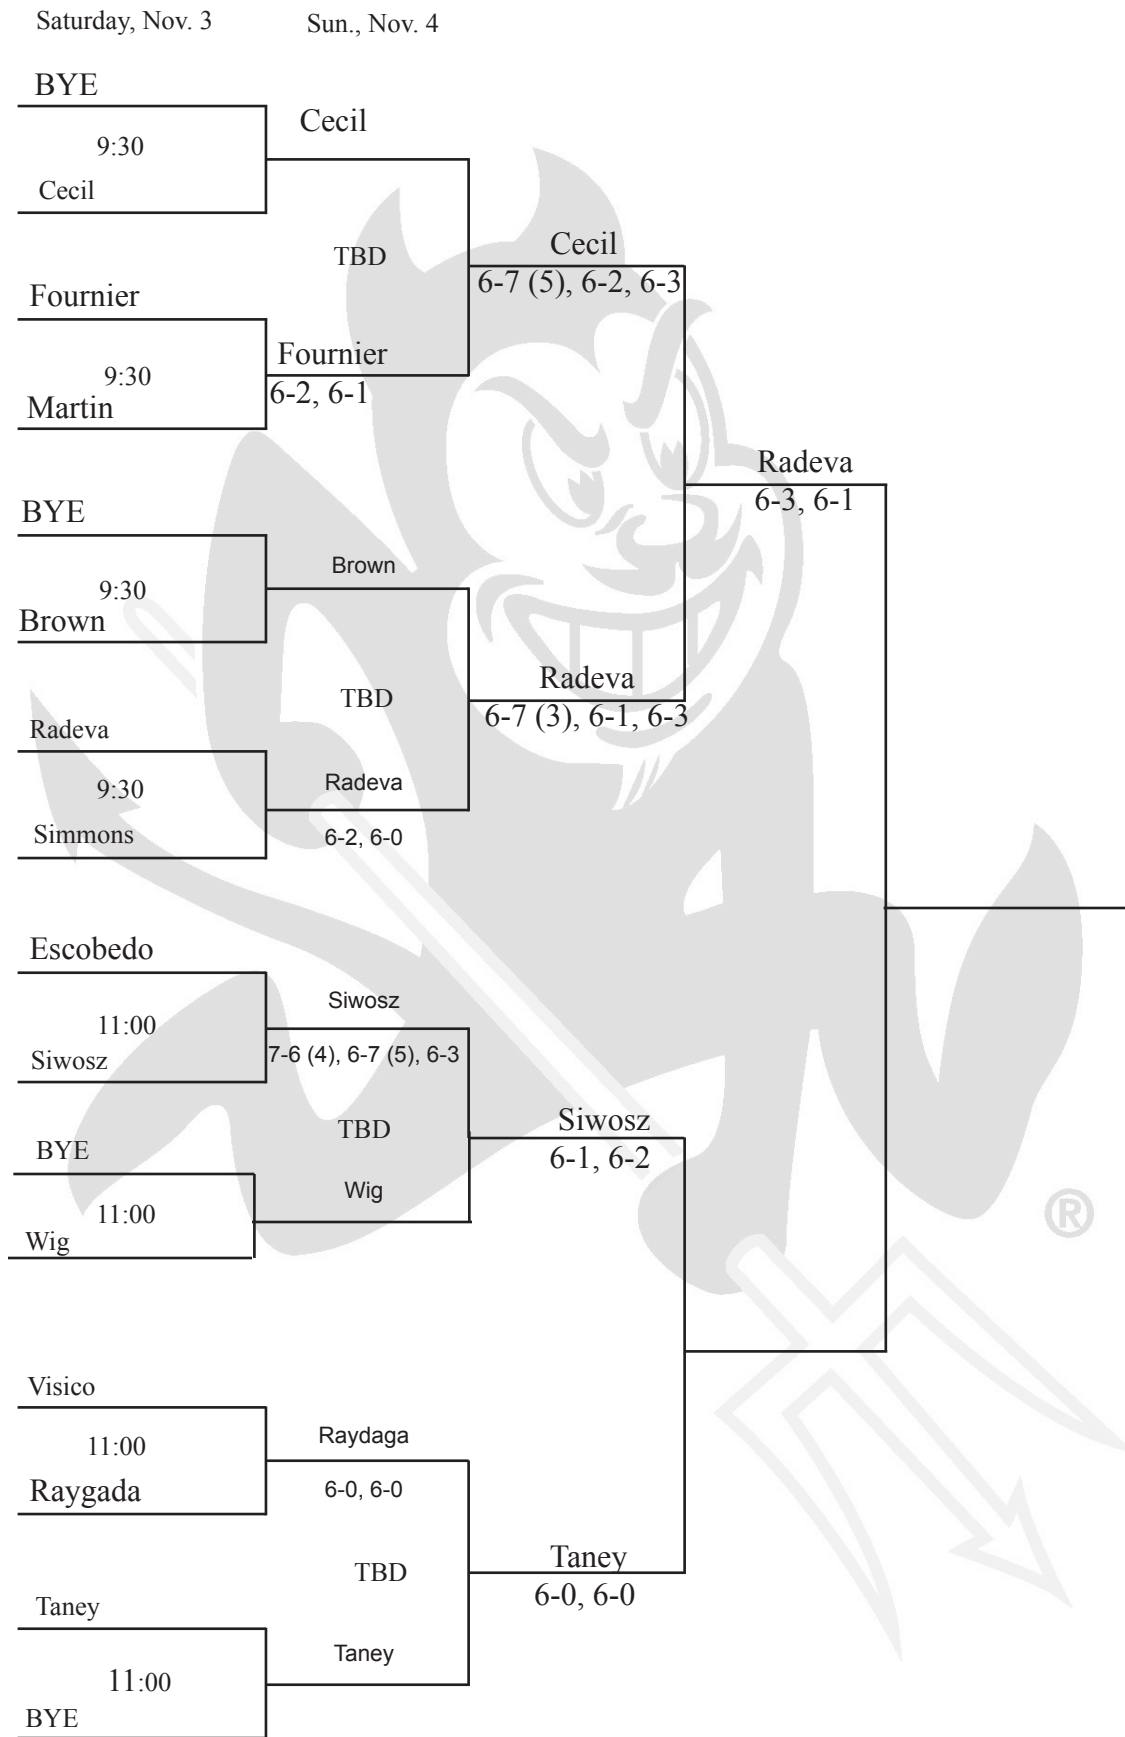

# 2009 ASU THUNDERBIRD INVITATIONAL

Tempe, Arizona • November 6-8 • Arizona State University

Main Draw

Finals  
Sunday, Nov.8

9:30am

11 am

# 2009 ASU THUNDERBIRD INVITATIONAL

Tempe, Arizona • November 6-8 • Arizona State University

Sparky Draw 1st Round Conso Bracket

# 2009 ASU THUNDERBIRD INVITATIONAL

Tempe, Arizona • November 6-8 • Arizona State University

Maroon Draw 2nd Round Conso. FINAL BRACKET

Sat. Nov. 4