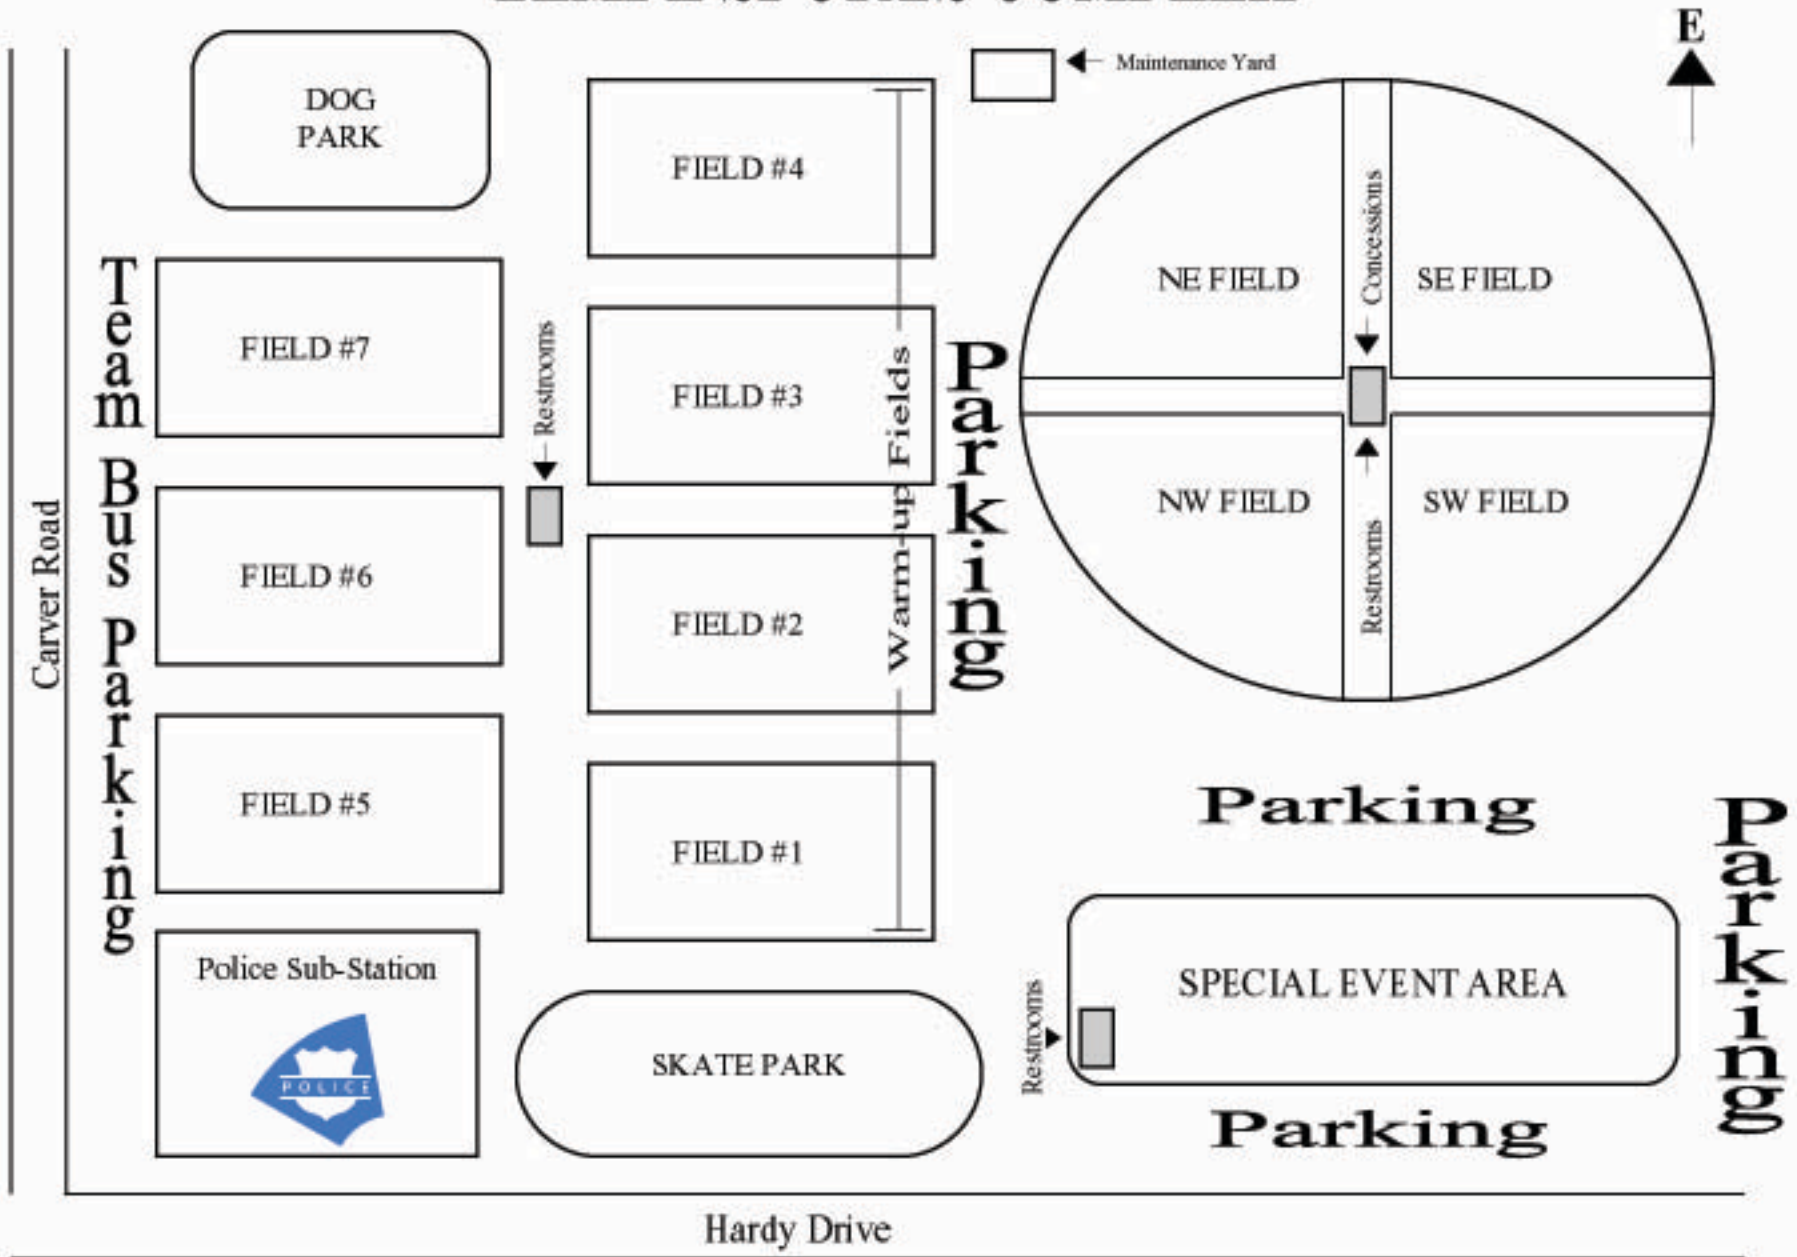

TEMPE SPORTS COMPLEX

8401 S. Hardy Drive, Tempe, AZ 85284