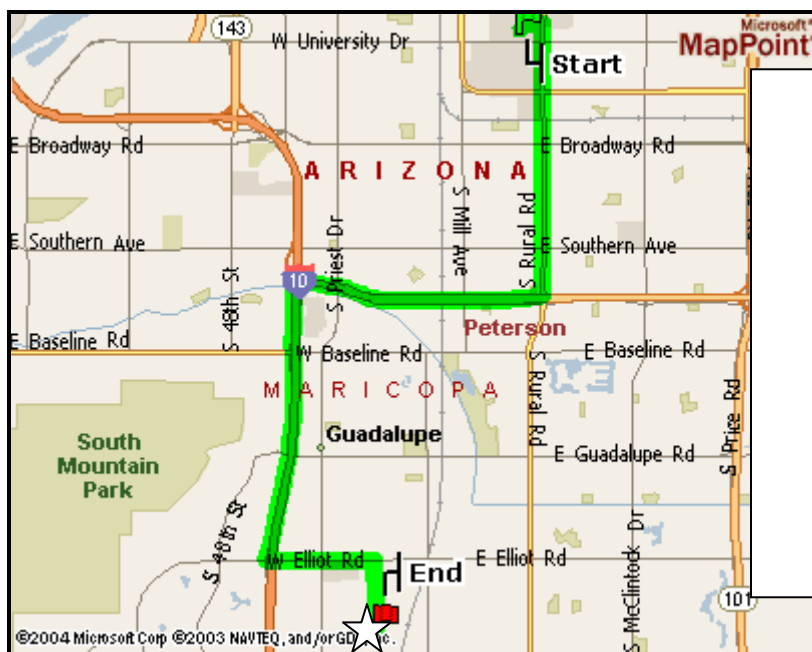

1/10/13 2:25pm

\*Team Listed FIRST Occupies the 3rd base dugout

Bold/Underlined indicates **HOME TEAM**

**DIRECTIONS FROM Farrington Stadium TO Tempe Sports Complex:** Make a left onto Rural Rd. heading south, make a right on Elliott Rd., make a left on Hardy Rd. and the Tempe Sports Complex will be on the left hand side.

**DIRECTIONS FROM Tempe Sports Complex TO Farrington Stadium:** Make a right onto Hardy Rd. from Tempe Sports Complex, make a right onto Elliott Rd., make a left onto Rural Rd. and continue North until 6<sup>th</sup> Street (the first light after University Dr.) and make a Right onto 6<sup>th</sup> Street and veer left, follow the parking lot around to Farrington Stadium

### *To: Farrington Stadium (From Tempe Sports Complex)*

1. Go North on Hardy.
2. Take a left (W) on Elliot Rd.
3. Get on Interstate-10 (take a left) Northbound toward Phoenix.
4. Merge right onto US-60 as if going to Mesa/Globe.
5. Exit at Rural Rd. and turn left.
6. Continue going North on Rural Rd. to 6<sup>th</sup> Street, which is right after University Dr.
7. Turn right (east) on Sixth Street. Make a quick left and follow the parking lot around the Kajikawa Football Practice Facility.
8. Parking is available straight ahead in the grass lot located directly north of the Softball Stadium.

### *To: Tempe Sports Complex (From Farrington Stadium)*

1. Go South on Rural Rd to US-60. Get on freeway, take a right, Westbound.
2. On freeway keep in left lanes. Take far left lane/ramp onto I-10 toward Tucson.
3. Heading South exit at Elliot Rd. and take an immediate left (East).
4. From Elliot take a right at Hardy Dr. and you will arrive at the Tempe Sports Complex.