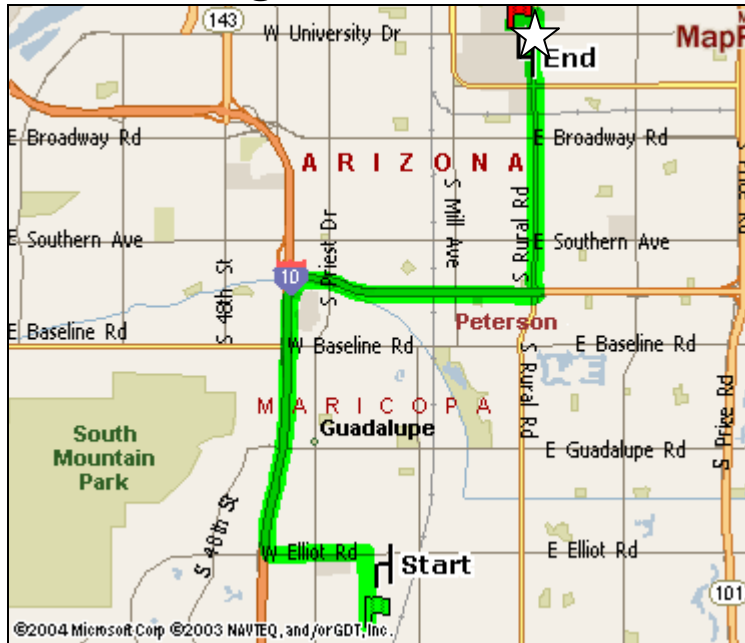

1/10/13 2:25pm

\*Team Listed FIRST Occupies the 3rd base dugout

Bold/Underlined indicates **HOME TEAM**

**DIRECTIONS FROM Farrington Stadium TO Tempe Sports Complex:** Make a left onto Rural Rd. heading south, make a right on Elliott Rd., make a left on Hardy Rd. and the Tempe Sports Complex will be on the left hand side.

**DIRECTIONS FROM Tempe Sports Complex TO Farrington Stadium:** Make a right onto Hardy Rd. from Tempe Sports Complex, make a right onto Elliott Rd., make a left onto Rural Rd. and continue North until 6<sup>th</sup> Street (the first light after University Dr.) and make a Right onto 6<sup>th</sup> Street and veer left, follow the parking lot around to Farrington Stadium

### *To: Farrington Stadium (From Tempe Sports Complex)*

1. Go North on Hardy.
2. Take a left (W) on Elliot Rd.
3. Get on Interstate-10 (take a left) Northbound toward Phoenix.
4. Merge right onto US-60 as if going to Mesa/Globe.
5. Exit at Rural Rd. and turn left.
6. Continue going North on Rural Rd. to 6<sup>th</sup> Street, which is right after University Dr.
7. Turn right (east) on Sixth Street. Make a quick left and follow the parking lot around the Kajikawa Football Practice Facility.
8. Parking is available straight ahead in the grass lot located directly north of the Softball Stadium.

### *To: Tempe Sports Complex (From Farrington Stadium)*

1. Go South on Rural Rd to US-60. Get on freeway, take a right, Westbound.
2. On freeway keep in left lanes. Take far left lane/ramp onto I-10 toward Tucson.
3. Heading South exit at Elliot Rd. and take an immediate left (East).
4. From Elliot take a right at Hardy Dr. and you will arrive at the Tempe Sports Complex.