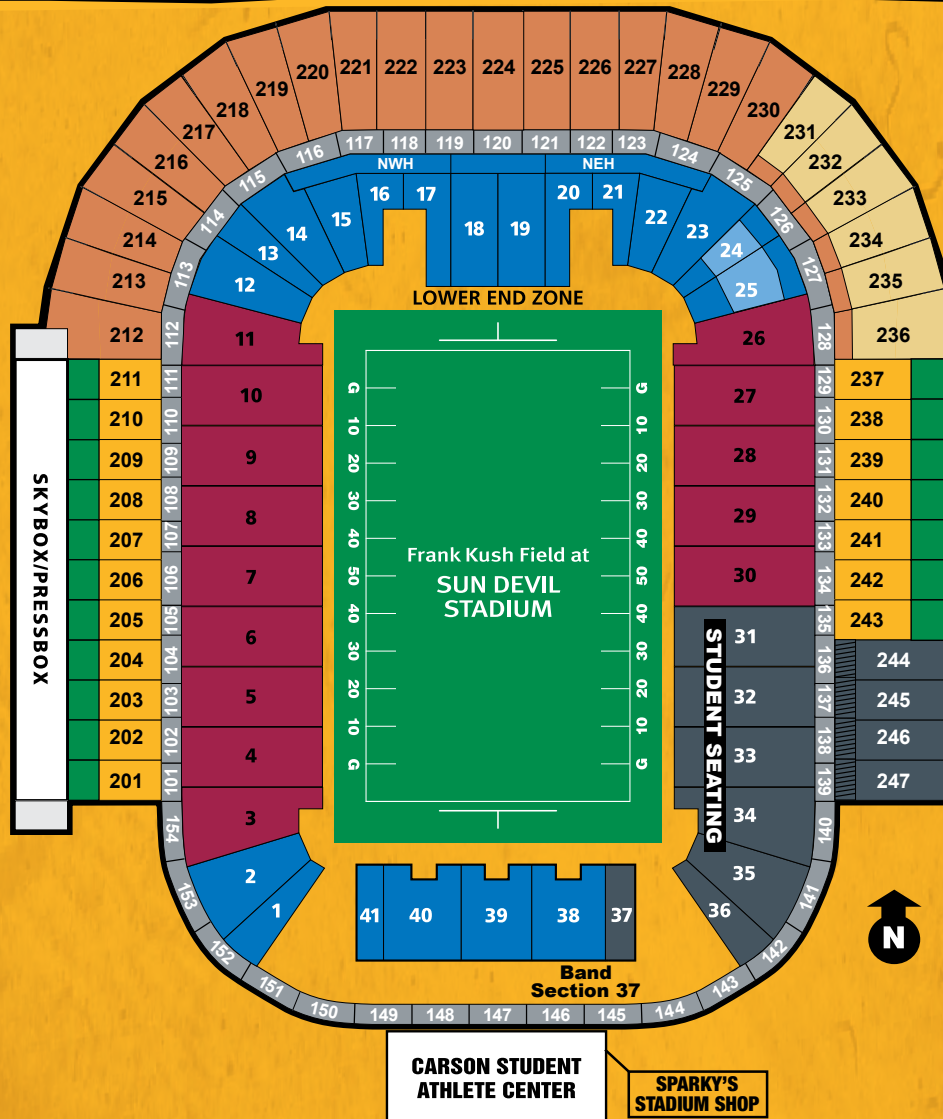

# 2008 SUN DEVIL STADIUM SINGLE GAME PRICING MAP

	NAU/UNLV	UCLA/OU STAN/WSU	GEORGIA
Lower Level Sideline	\$40	\$50	\$75
Lower Level Endzone	\$25	\$40	\$75
Upper Level Sideline (Rows 1-24)	\$25	\$40	\$65
Upper Level Sideline (Rows 25+)	\$25	\$40	\$65
Upper Level Endzone	\$20	\$30	\$55
Loge	\$100	\$150	\$150
Student Section	\$20	\$20	\$30

 Indicates visitors and visitor's band seating