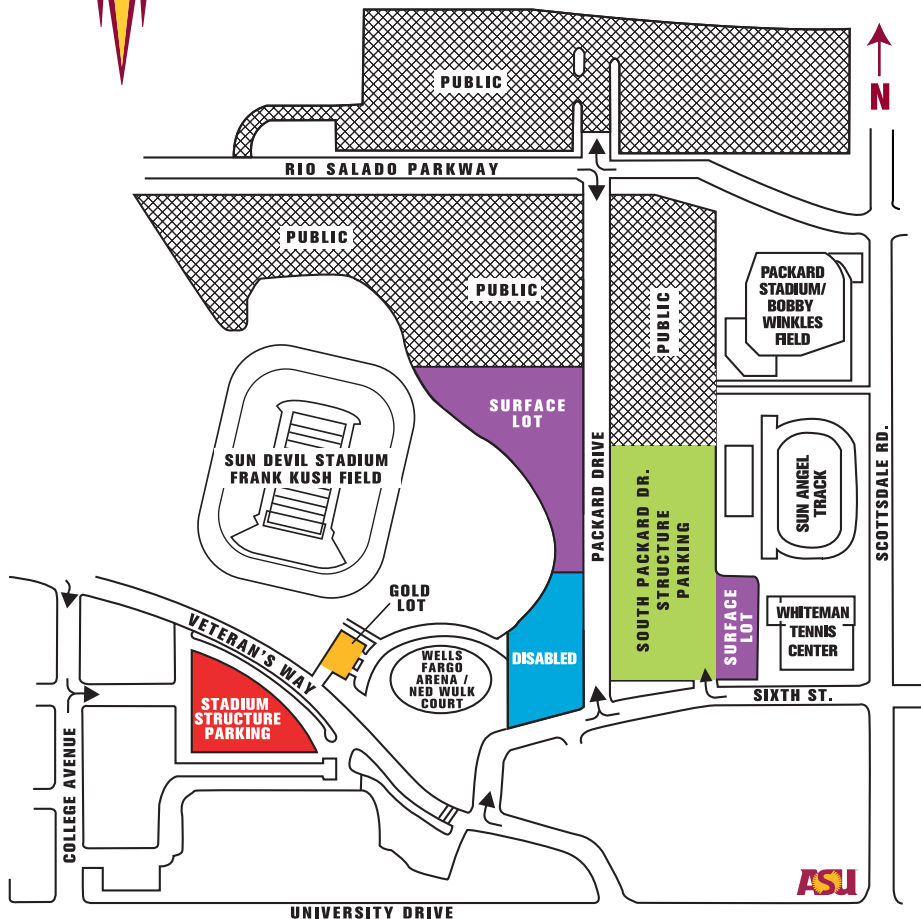

2011-2012 SUN DEVIL BASKETBALL PARKING

ASU DEPARTMENT OF INTERCOLLEGIATE ATHLETICS

NOTE: MAP NOT DRAWN TO SCALE

*COLOR ON MAP
MAY NOT MATCH
COLOR OF PARKING PASS.

SUN DEVIL

IT'S TIME TO SHAPE OUR DESTINY.