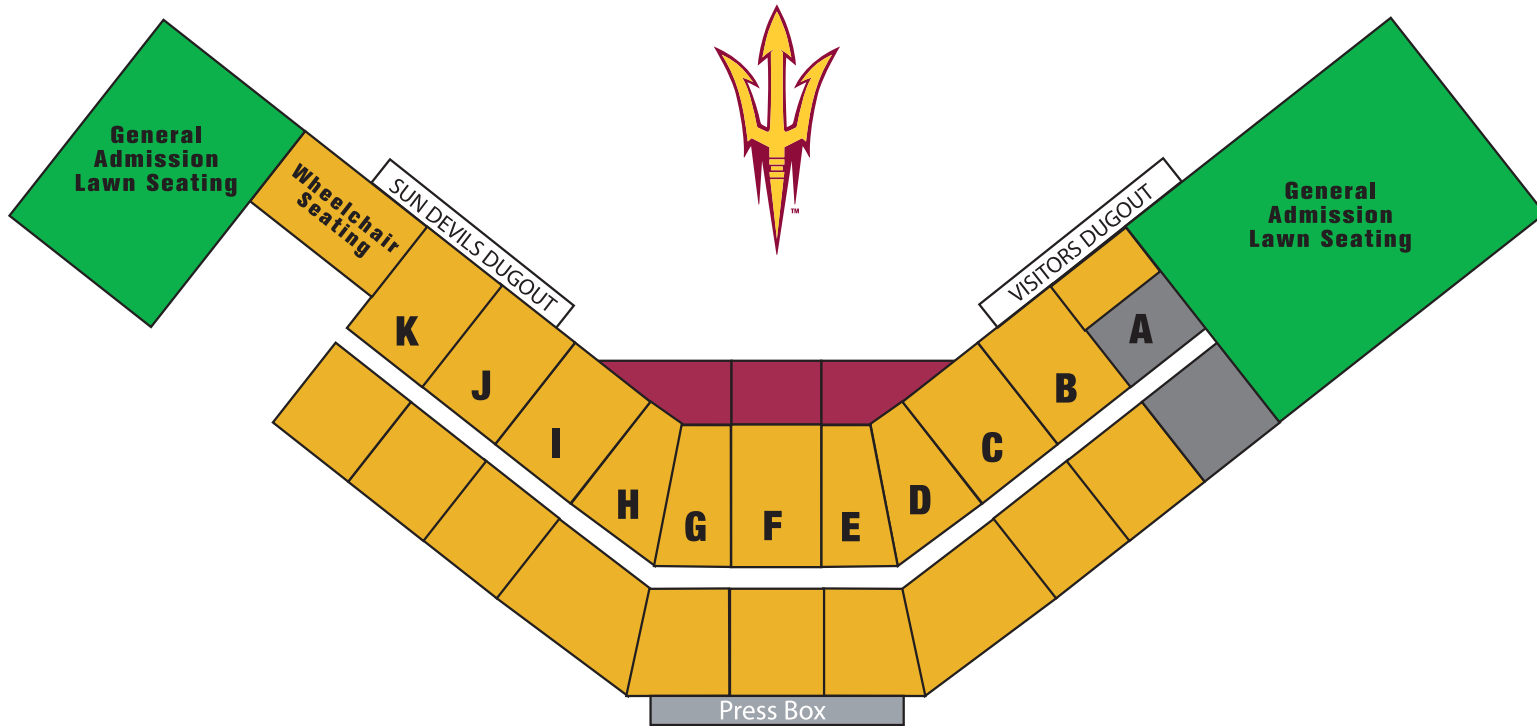

2012 SUN DEVIL BASEBALL TICKET PRICES

PACKARD STADIUM

STADIUM SEATING	RENEWAL SEASON TICKETS	NEW SEASON TICKETS	SINGLE GAME TICKETS	CAL, OSU, USC SINGLE GAME TICKETS
 FIELD LEVEL	\$285	\$299	\$17	\$22
 RESERVED SEATING	\$170	\$199	\$12	\$17
FAC/STAFF	\$136	\$160	-	-
JR/SR	\$120	\$145	\$9	\$14
GROUP (15 OR MORE)	-	-	\$9	-
 GENERAL ADMISSION SEATING	-	-	\$8	\$8
JR/SR (LAWN SEATING)	-	-	\$6	\$6
GROUP (15 OR MORE)	-	-	\$6	\$6

STUDENT SEATING: GENERAL ADMISSION SEATING - SECTION A