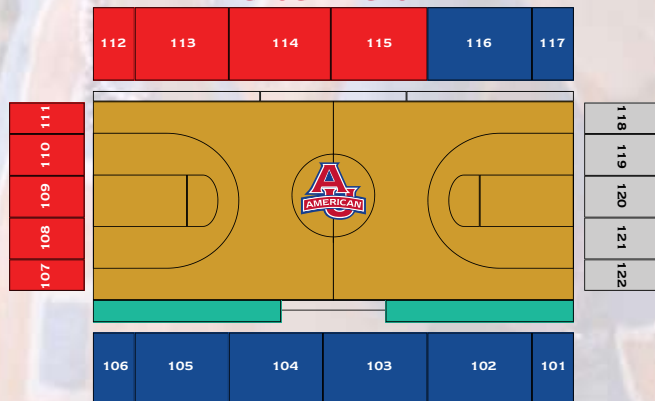

2008-2009 American Basketball Home Schedules

Men's Basketball

Monday	November 17	St. Francis (Pa.)	7:30 p.m.
Monday	December 1	Mt. St. Mary's	7:30 p.m.
Friday	January 2	Brown	7:30 p.m.
Monday	January 5	Columbia	7:30 p.m.
Saturday	January 10	Lehigh	2:00 p.m.
Wednesday	January 14	Bucknell	7:30 p.m.
Saturday	January 31	Lafayette	2:00 p.m.
Wednesday	February 4	Army	7:30 p.m.
Saturday	February 14	Colgate	1:00 p.m.*
Saturday	February 21	Holy Cross	2:00 p.m.
Wednesday	February 25	Navy	7:30 p.m.

Women's Basketball

Sunday	November 16	Drexel	2:00 p.m.
Wednesday	November 19	Howard	7:00 p.m.
Sunday	November 30	Cleveland State	2:00 p.m.
Sunday	December 7	Rhode Island	2:00 p.m.
Friday	December 19	Princeton	7:00 p.m.
Sunday	December 21	Georgetown	2:00 p.m.
Sunday	January 4	Columbia	2:00 p.m.
Tuesday	January 6	Brown	7:00 p.m.
Saturday	January 17	Colgate	2:00 p.m.
Saturday	January 24	Holy Cross	2:00 p.m.
Wednesday	January 28	Navy	7:00 p.m.
Saturday	February 7	Lehigh	4:00 p.m.*
Wednesday	February 11	Bucknell	7:00 p.m.
Wednesday	February 18	Army	7:00 p.m.
Saturday	February 28	Lafayette	2:00 p.m.

Times and dates subject to change

All Patriot League Games in **Bold**

*ESPNU Telecast

Bender Arena

Reserved Sideline Seating
Courtside Seating
Reserved End Zone Seating
Students

AMERICAN UNIVERSITY
WASHINGTON, D.C.

American University Athletics
Basketball Ticket Sales
4400 Massachusetts Avenue, NW
Washington, DC 20016
AUEagles.com