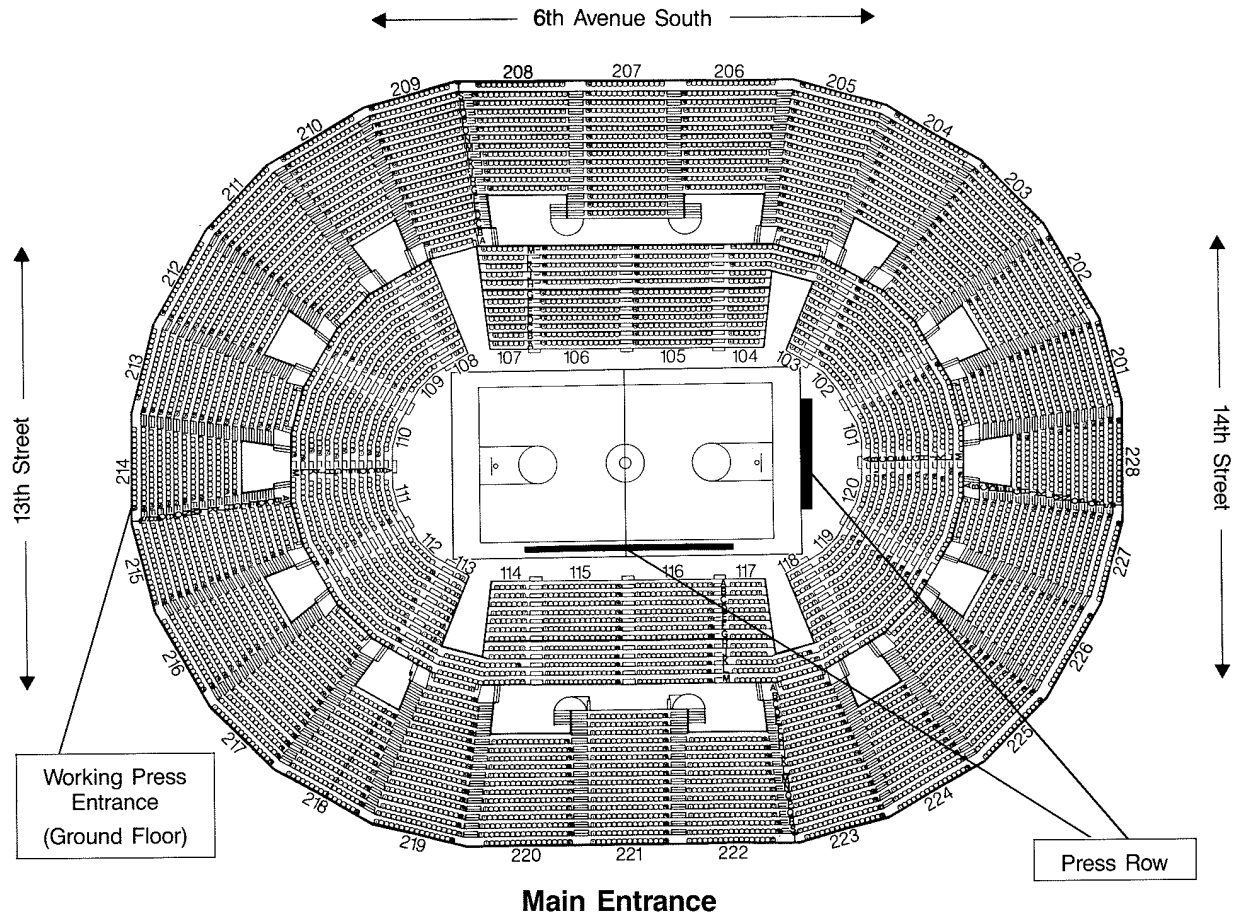

Directions To Bartow Arena

FROM THE NORTH (Nashville): Take Interstate 65 South to Exit 259B (4th Avenue South). Go three blocks to 13th Street South; take a right. Proceed two blocks until the intersection of 13th Street South and 6th Avenue South. Bartow Arena will be on the left (approximate driving time from Nashville -- 3:30).

FROM THE NORTHEAST (Chattanooga): Take Interstate 59 South to Exit 124A (Interstate 65 South); exit I-65 at exit 259B (4th Avenue South). Go three blocks to 13th Street South; take a right. Proceed two blocks until the intersection of 13th Street South and 6th Avenue South. Bartow Arena will be on the left (approximate driving time from Chattanooga -- 2:15).

FROM THE EAST (Atlanta): Take Interstate 20 West to Exit 124A (Interstate 65 South); exit I-65 at Exit 259B (4th Avenue South). Go three blocks to 13th Street South; take a right. Proceed

two blocks until the intersection of 13th Street South and 6th Avenue South. Bartow Arena will be on the left (approximate driving time from Atlanta -- 2:15).

FROM THE SOUTH (Mobile and Montgomery): Take Interstate 65 North to Exit 259 (University Blvd.); take University Boulevard two blocks east to 13th Street South. Take a left on to 13th Street South; Bartow Arena will be one block on the right (approximate driving time from Mobile -- 4:00; from Montgomery -- 1:30).

FROM THE SOUTHWEST (Jackson, Miss., and Tuscaloosa): Take Interstate 20 East to Interstate 59 North. Take Exit 124A (Interstate 65 South); exit I-65 at exit 259B (4th Avenue South). Go three blocks to 13th Street South; take a right. Proceed two blocks until the intersection of 13th Street South and 6th Avenue

South. Bartow Arena will be on the left (approximate driving time from Jackson, Miss. -- 4:30; from Tuscaloosa -- 1:00).

FROM BIRMINGHAM INTERNATIONAL AIRPORT: Follow the signs out of the airport to Interstate 59/20 West toward downtown Birmingham; exit onto Interstate 65 South (Exit 124A) and proceed to Exit 259B (4th Avenue South). Go three blocks to 13th Street South; take a right. Proceed two blocks until the intersection of 13th Street South and 6th Avenue South. Bartow Arena will be on the left (approximate driving time from the airport -- 15 minutes).