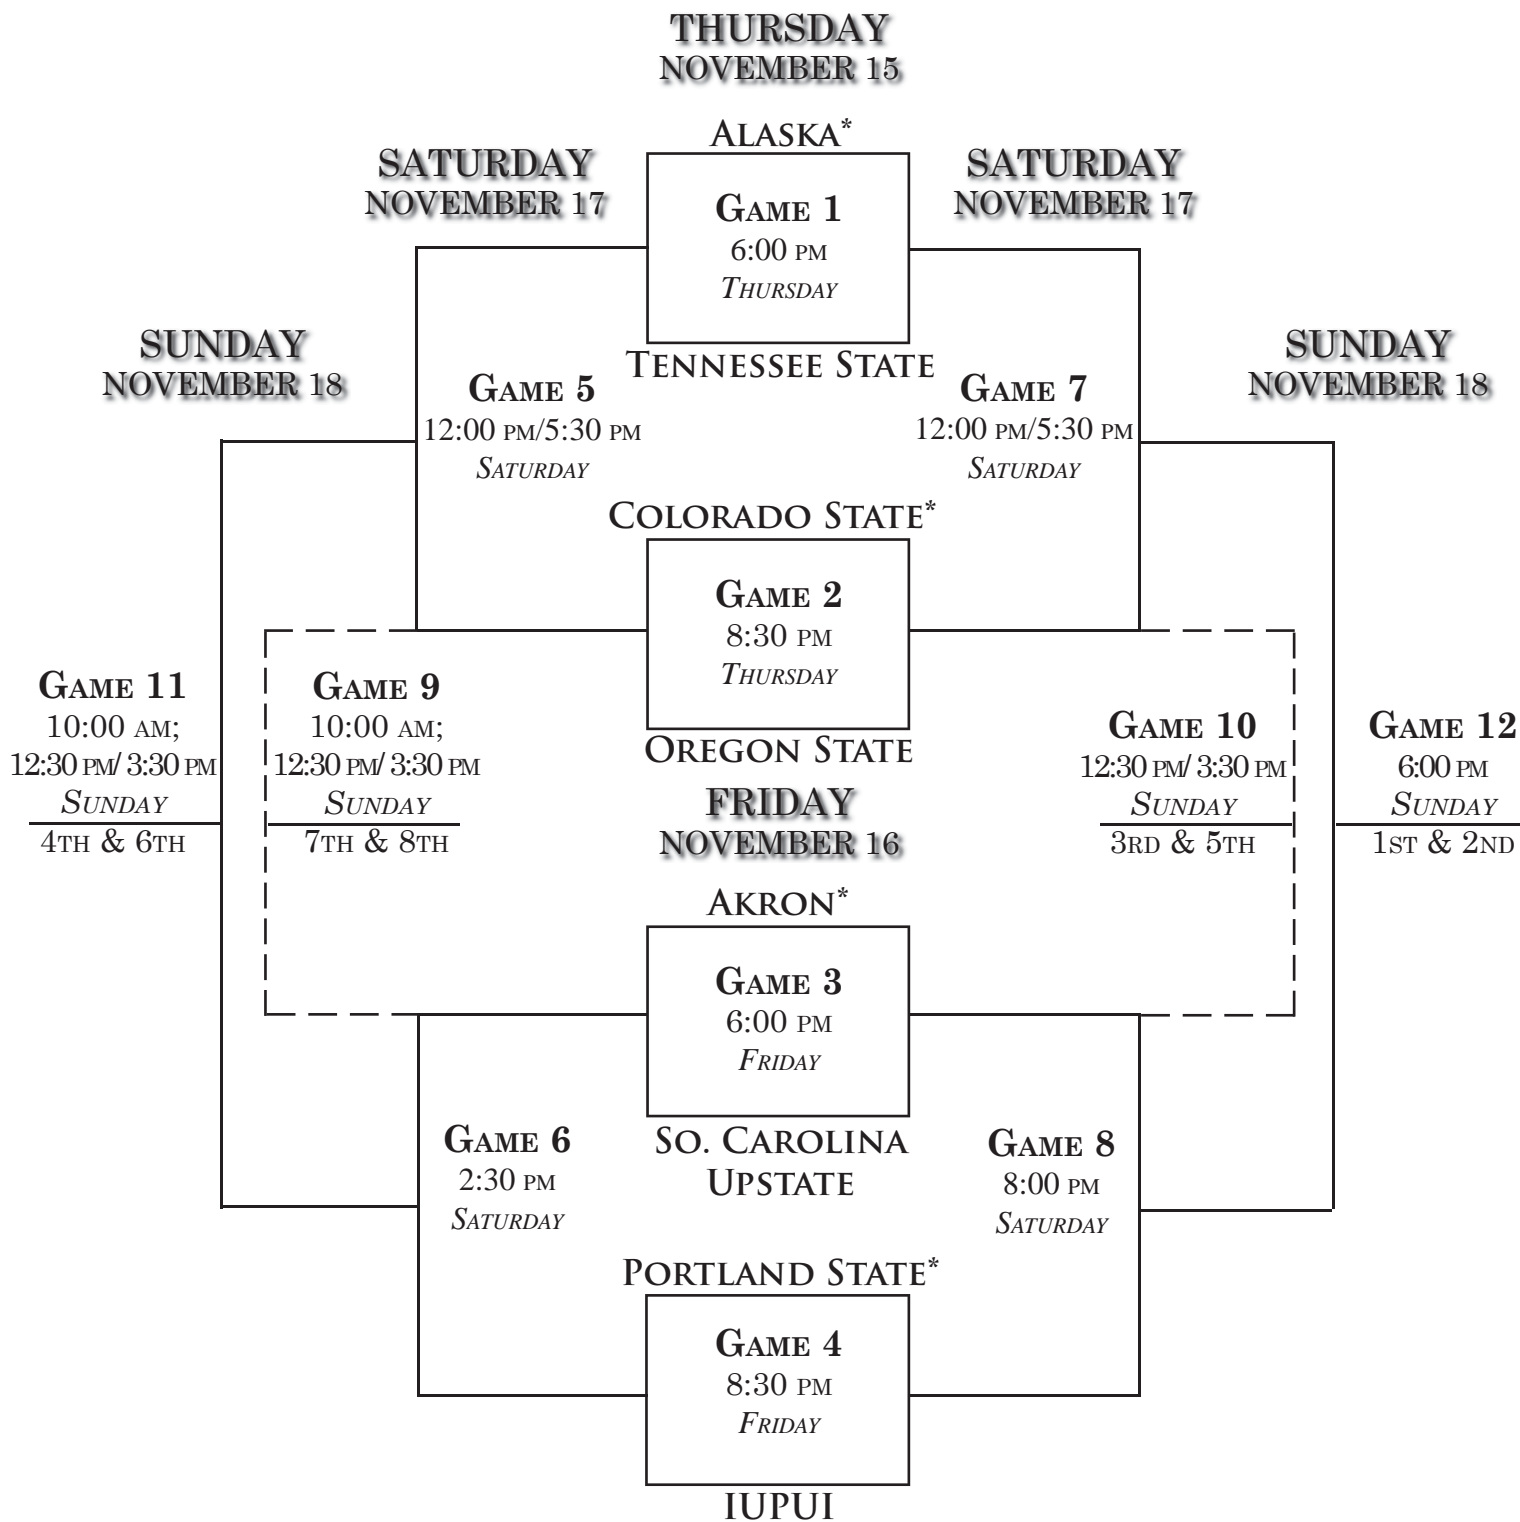

2007 BP TOP OF THE WORLD CLASSIC

If Alaska loses game one, the losers of games 1 and 2 will play at 5:30 p.m. Saturday while the winners will play at 12 noon. If Alaska does not play in Sunday's championship game, they will play at 3:30 p.m. and the game between the winners of games 5 and 6 will be rescheduled for 10 a.m. or 12:30 p.m. This is to insure that Alaska appears in the evening sessions throughout the tournament.

** The team on top of the bracket will be the home team and will wear light uniforms. The team on the bottom will be the visitor and wear dark uniforms. Alaska will be the home team and wear white uniforms in each of their games.*