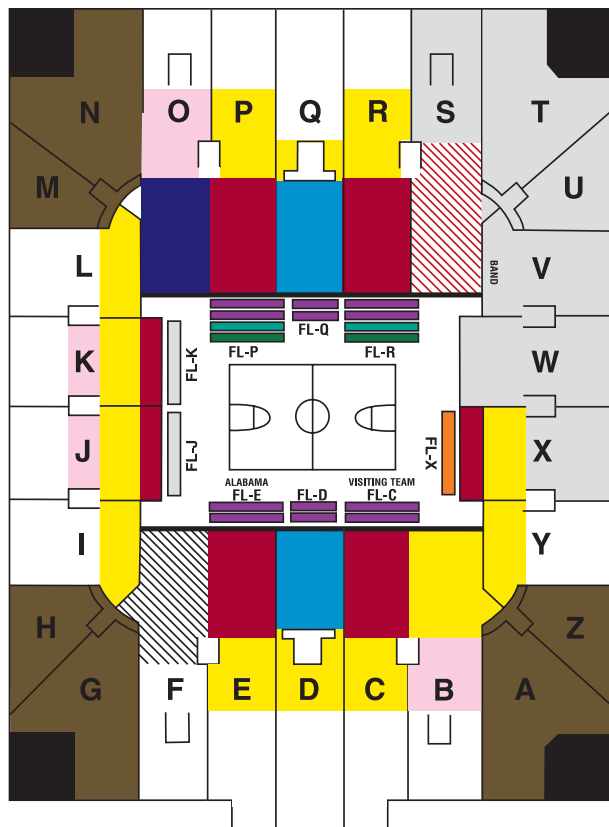

COLEMAN COLISEUM

BRYANT DRIVE ENTRANCE

FRONT COURT CLUB 1 

(\$2,000 per-seat, per-year)

FRONT COURT CLUB 2 

(\$1,500 per-seat, per-year)

BASELINE CLUB 

(\$750 per-seat, per-year)

BACK COURT CLUB 3 & 4 

(\$600 per-seat, per-year)

SHOOTER CLUB 

(\$250 per-seat, per-year)

REBOUNDER CLUB 

(\$175 per-seat, per-year)

Tier 2 (\$150) 

New for this year