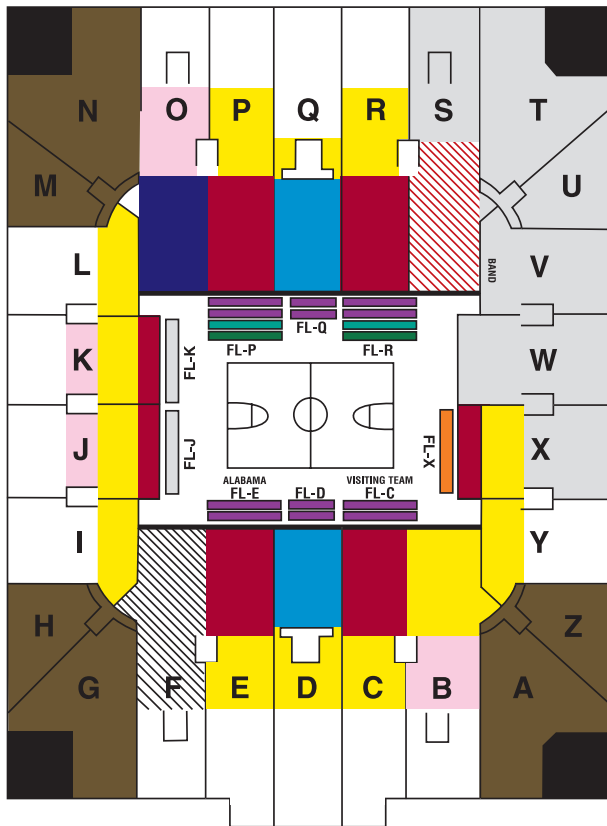

# COLEMAN COLISEUM

**BRYANT DRIVE ENTRANCE**

**FRONT COURT CLUB 1** 

(\$2,000 per-seat, per-year)

**FRONT COURT CLUB 2** 

(\$1,500 per-seat, per-year)

**BASELINE CLUB** 

(\$750 per-seat, per-year)

**BACK COURT CLUB 3 & 4** 

(\$600 per-seat, per-year)

**SHOOTER CLUB** 

(\$250 per-seat, per-year)

**REBOUNDER CLUB** 

(\$175 per-seat, per-year)

**PASSER CLUB** 

(\$100 per-seat, per-year)