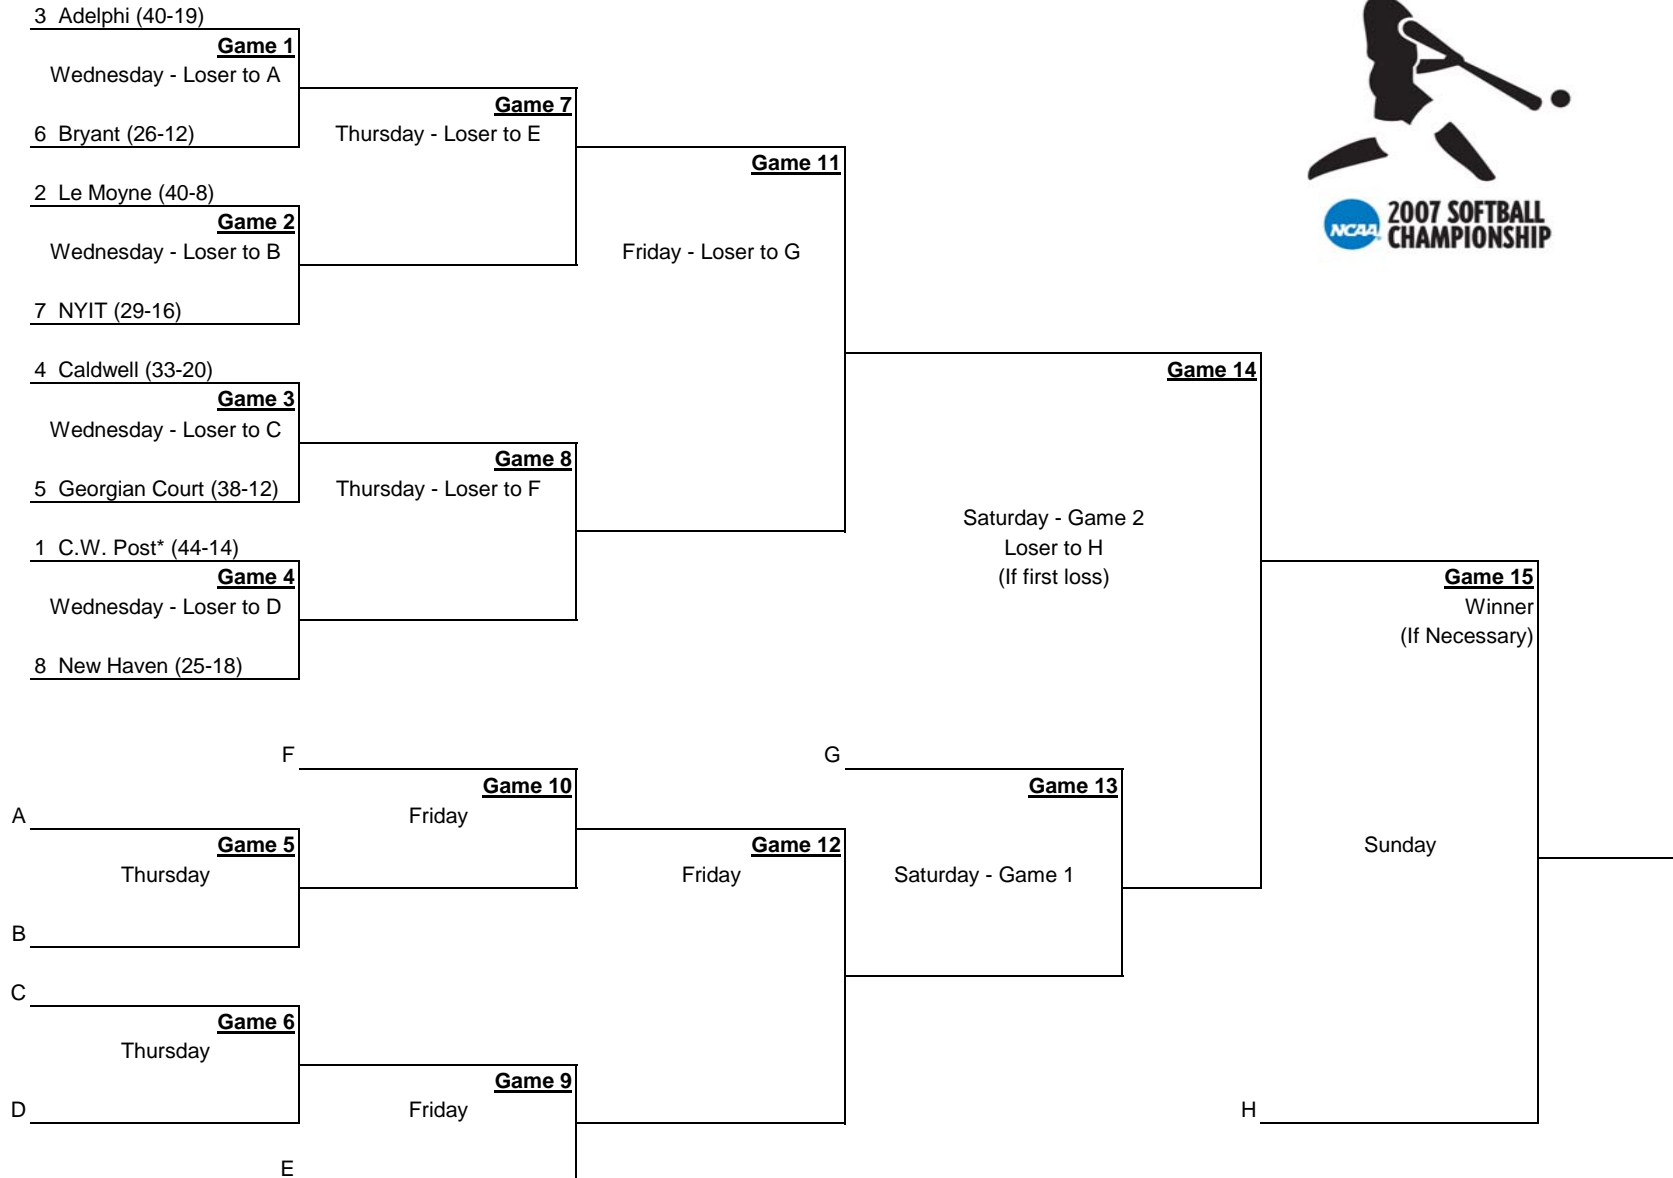

**2008 NCAA Division II Softball Championship
Northeast Regional
May 7-11**

*Denotes host institution
All times are local.
Team listed on the top of the bracket calls the coin flip.