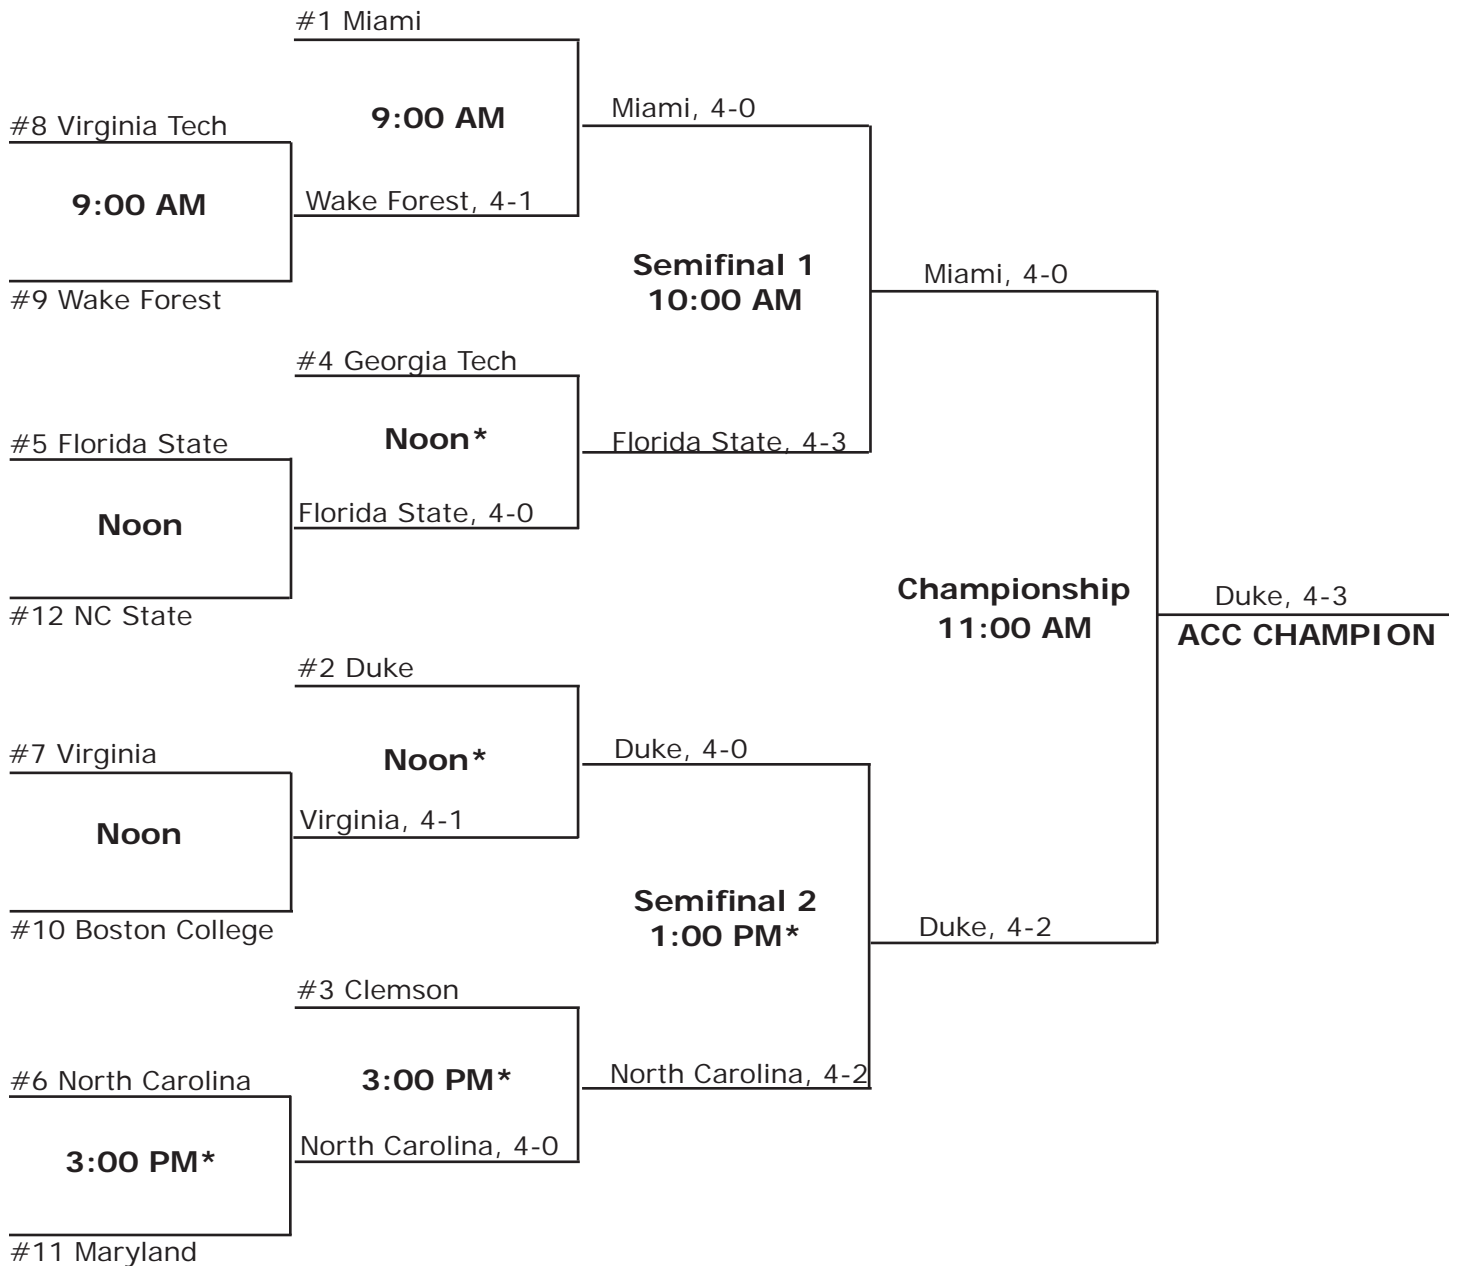

2009 Atlantic Coast Conference Women's Tennis Championship

**Cary Tennis Park
Cary, N.C.**

April 16-19, 2009

**Thursday
April 16**

**Friday
April 17**

**Saturday
April 18**

**Sunday
April 19**

* Matches will not start before times listed.