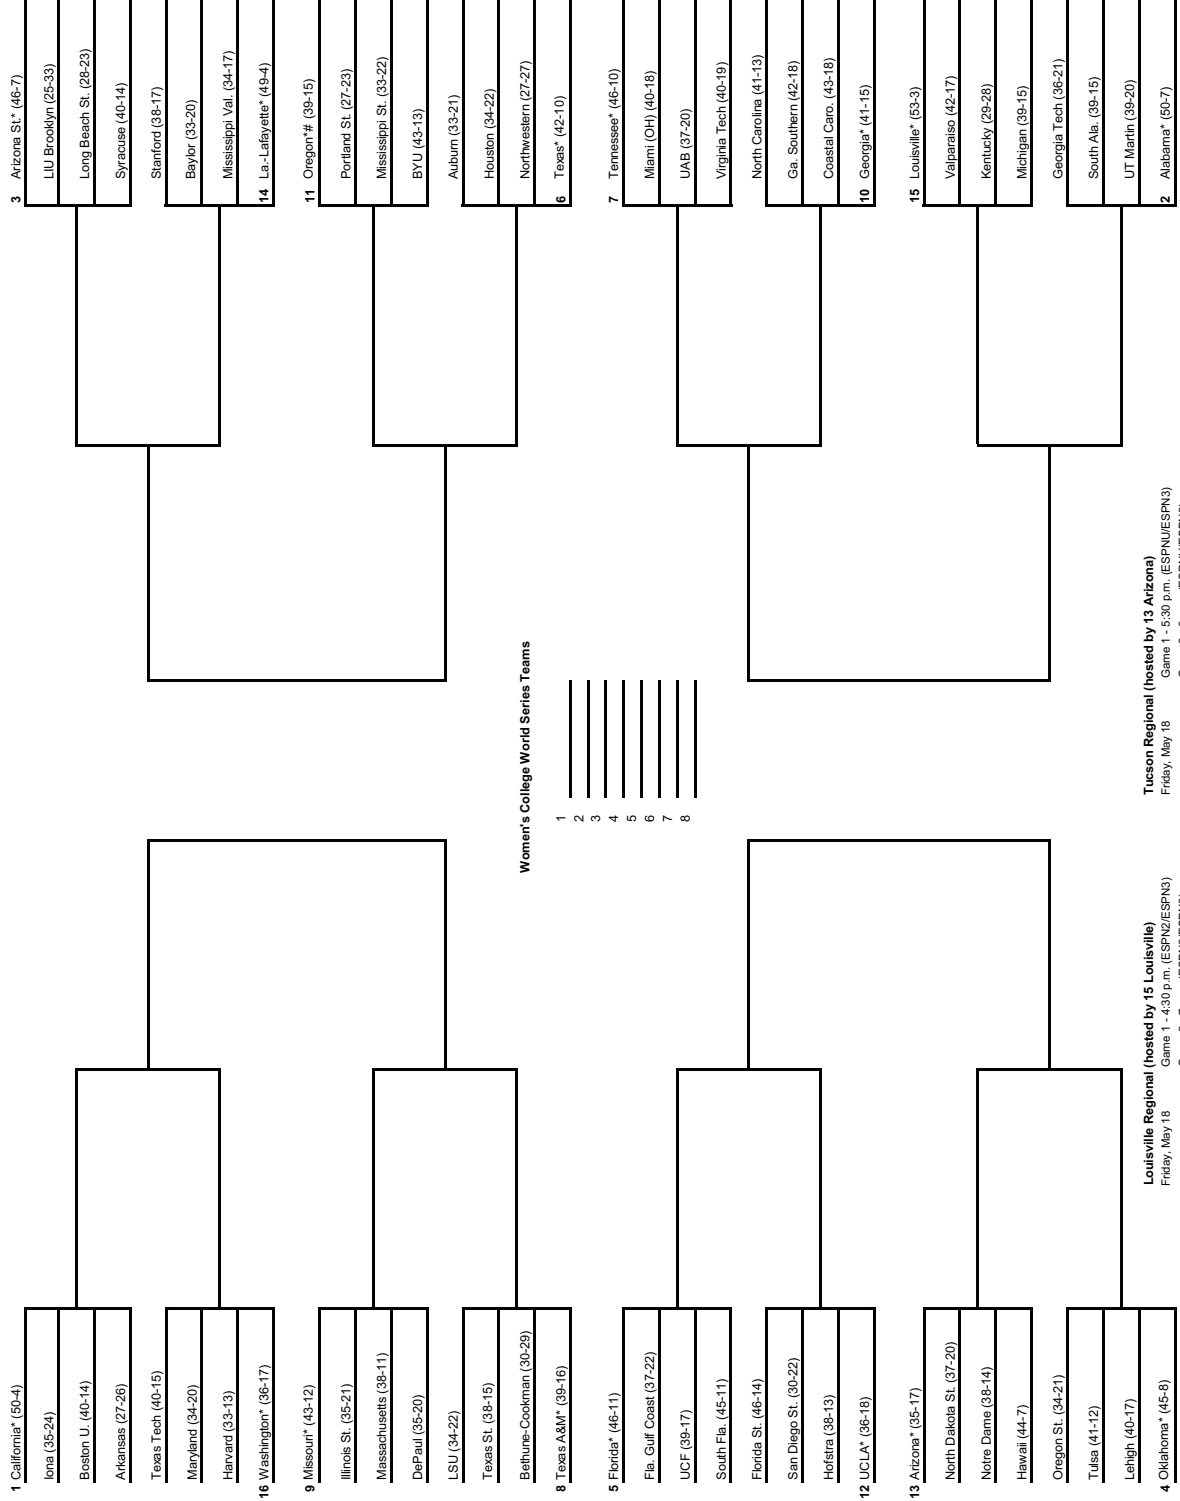

2012 NCAA Division I SOFTBALL CHAMPIONSHIP

REGIONALS
May 18-20

SUPER REGIONALS
May 24-27

REGIONALS
May 18-20