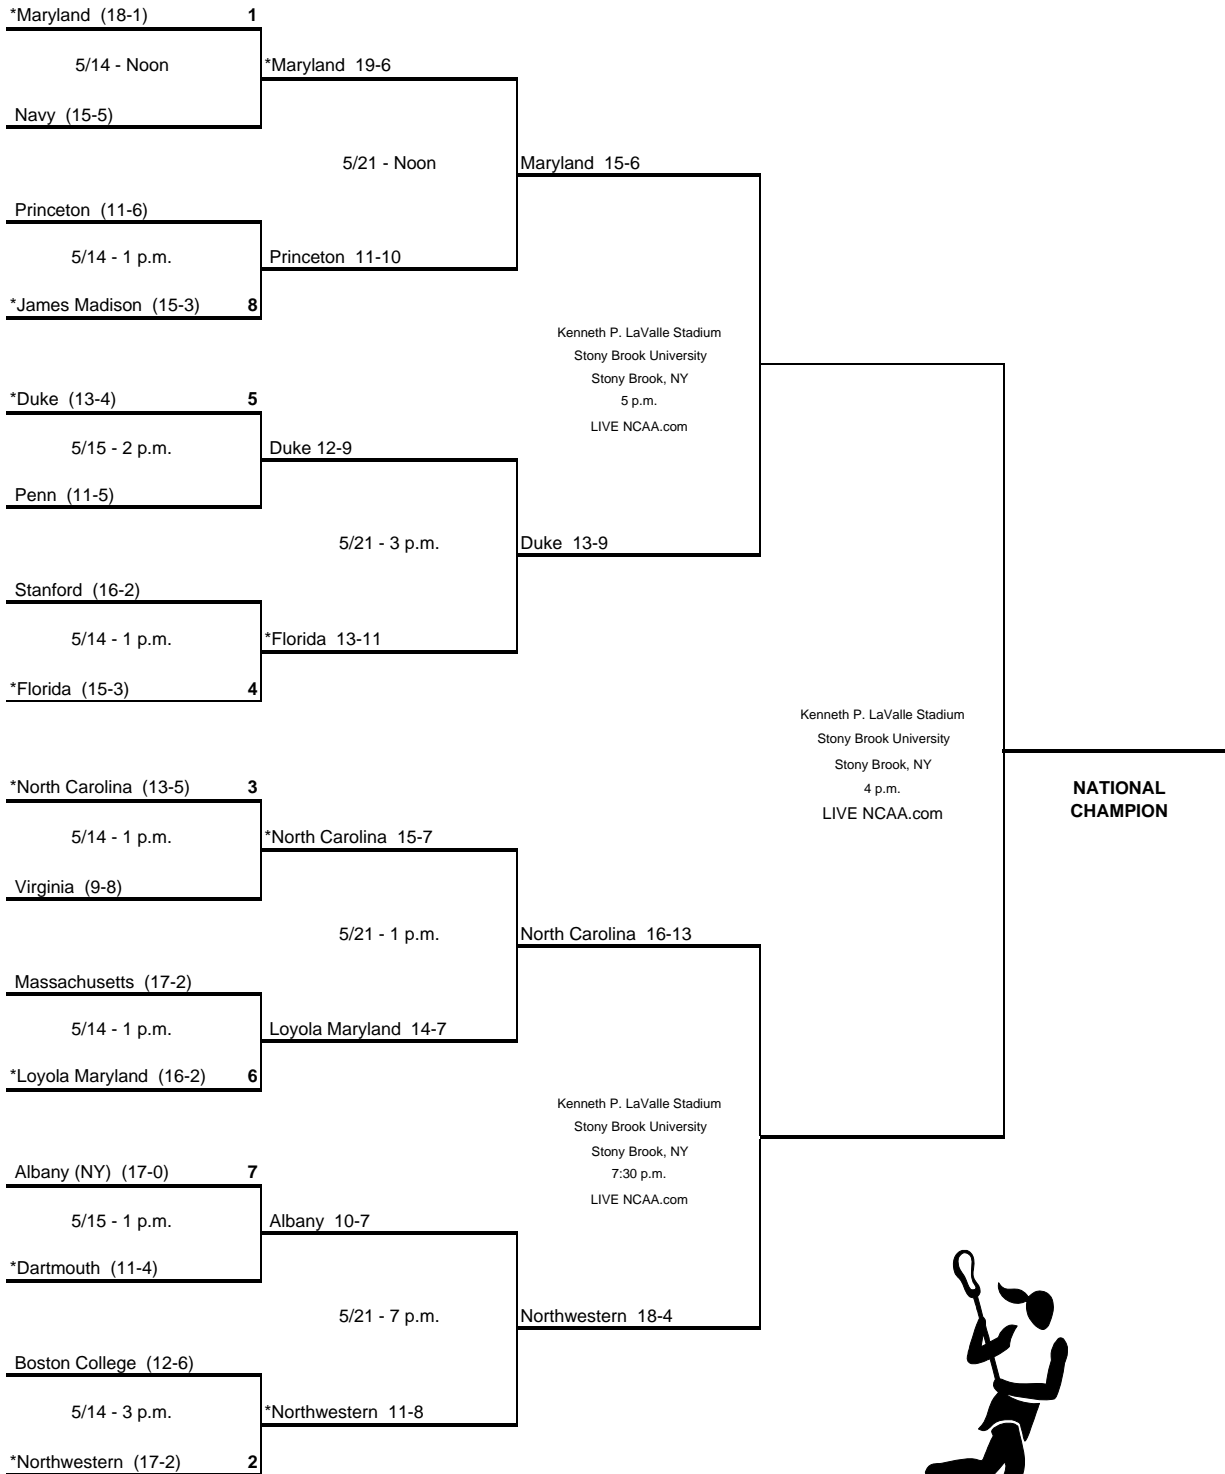

2011 NCAA Division I Women's LACROSSE CHAMPIONSHIP

First Round
May 14 or 15

Quarterfinals
May 21 or 22

Semifinals
May 27

Final
May 29

* - Host Institution for Preliminary-Round Games
All Times are Local Time
Semifinal #1 - 5 p.m.
Semifinal #2 - 37-39 minutes after the conclusion of Semifinal #1

NCAA Tournament Composite (thru 2011 NCAA Semifinals)

	All-Time Record									Since ACC Membership (1997)							
	App	W	L	Pct.	For	Opp	Titles	Finals	Semis	W	L	Pct.	For	Opp	Titles	Finals	Semis
Boston College (2011)	1	0	1	.000	8	11	0	0	0	0	0	1.000	8	11	0	0	0
Duke (1998-99-2000-01-02-03-04-05-06-07-08-09-10-11).....	14	16	14	.533	351	289	0	0	6	16	14	.533	351	289	0	0	6
Maryland (1983-84-85-86-87-90-91-92-93-94-95-96-97-98-99- 2000-01-02-03-04-05-06-07-08-09-10-11).....	27	46	16	.742	730	467	10	16	19	31	8	.795	519	309	6	7	9
North Carolina (1997-98-99-2000-01-02-05-06-07-08-09-10-11)....	13	16	13	.551	312	298	0	1	6	16	13	.551	312	298	0	1	6
Virginia (1986-87-89-90-91-92-93-94-96-97-98-99- 2000-01-02-03-04-05-06-07-08-09-10-11).....	24	29	21	.580	536	477	2	8	12	20	14	.588	399	344	1	5	5
Total	79	107	65	.622	1905	1509	12	24	43	82	48	.631	1557	1218	7	12	26

1983
Second Round
Delaware d. Maryland..... 11-8

1984
Second Round
Maryland d. Lehigh..... 12-6
Semifinals
Maryland d. Massachusetts..... 9-3
Finals
Temple d. Maryland..... 6-4
All-Tournament Team
Celine Flynn, MD Kay Ruffino, MD
Andrea Lemire, MD Tracy Stumpf, MD
Mary Lynne Morgan, MD

1985
Semifinals
Maryland d. Penn State..... (3ot) 12-11
Finals
New Hampshire d. Maryland..... 6-5
All-Tournament Team
Karen Trudel, MD Trudy Stumpf, MD

1986
First Round
Maryland d. Northwestern..... 11-7
Semifinals
Maryland d. Virginia..... 12-7
Finals
Maryland d. Penn State..... 11-10
All-Tournament Team
Anysia Fedec Tracy Stumpf

1987
First Round
Virginia d. Maryland..... 10-5
Semifinals
Penn State d. Virginia..... 14-9

1989
First Round
Princeton d. Virginia..... 6-5

1990
First Round
Loyola (MD) d. Virginia..... 13-7
Semifinals
Maryland d. Loyola (MD)..... 10-5
Finals
Harvard d. Maryland..... 8-7
All-Tournament Team
Mary Ann Oelgoetz Jenny Ulehla
Mary Kondner

1991
Semifinals
Virginia d. Penn State..... 10-5
Maryland d. New Hampshire..... (ot) 4-3

Finals
Virginia d. Maryland..... 8-6
All-Tournament Team
Michele Uhfelder, MD Robyn Nye, UVa
Mandy Stevenson, MD Jenny Slingluff, UVa

1992
First Round
Virginia d. Penn State..... 11-5
Semifinals
Maryland d. Virginia..... (ot) 8-7
Finals
Maryland d. Harvard..... (ot) 11-10
All-Tournament Team
Betsy Elder, MD Mandy Stevenson, MD
Kerstin Manning, MD

1993
Semifinals
Virginia d. Harvard..... (ot) 11-10
Princeton d. Maryland..... 7-6
Finals
Virginia d. Princeton..... (ot) 8-6
All-Tournament Team
Betsy Elder, MD Kim Prendergast, UVa
Cherie Greer, UVa Anna Yates, UVa
Crista Mathes, UVa

1994
First Round
Virginia d. William & Mary..... 8-4
Semifinals
Maryland d. Loyola (MD)..... 19-4
Princeton d. Virginia..... (ot) 14-13
Finals
Princeton d. Maryland..... 10-7
All-Tournament Team
Kelly Amonte, MD Theresa Ingram, MD
Betsy Elder, MD Patty Parichy, MD
Laura Harmon, MD Cherie Greer, UVa

1995
Semifinals
Maryland d. Penn State..... 12-7
Finals
Maryland d. Princeton..... 13-5
All-Tournament Team
Kelly Amonte, MD Laura Harmon, MD
Jamie Brodsky, MD Cathy Nelson, MD
Liz Downing, MD Tami Riley, MD
Randall Goldsborough

1996
First Round
Virginia d. William & Mary..... 8-6
Semifinals
Maryland d. Princeton..... 6-5
Virginia d. Loyola (MD)..... 10-9