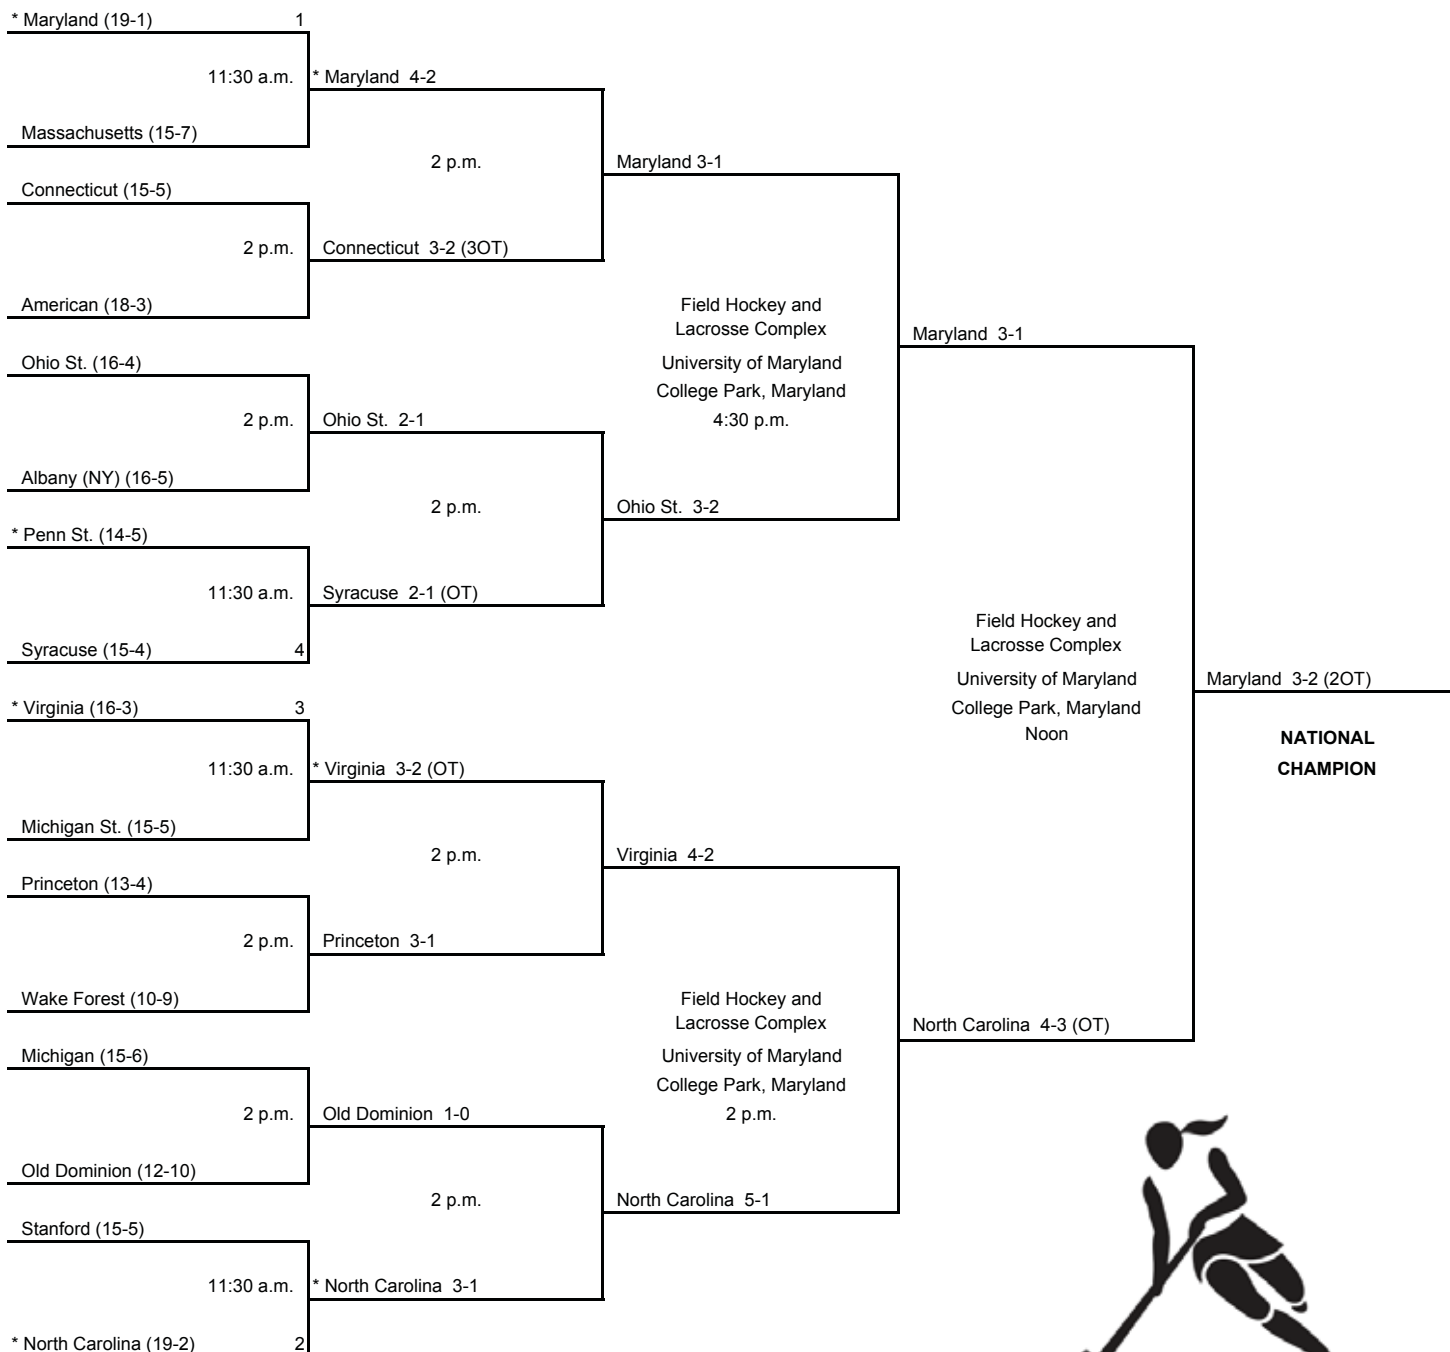

2010 Division I Field Hockey Championship

First Round
November 13

Second Round
November 14

Semifinals
November 19

Championship
November 21

*Denotes host institution
Home team is the seeded team in the seeded game.
In the non-seeded game, the team on the top of the bracket is the home team.