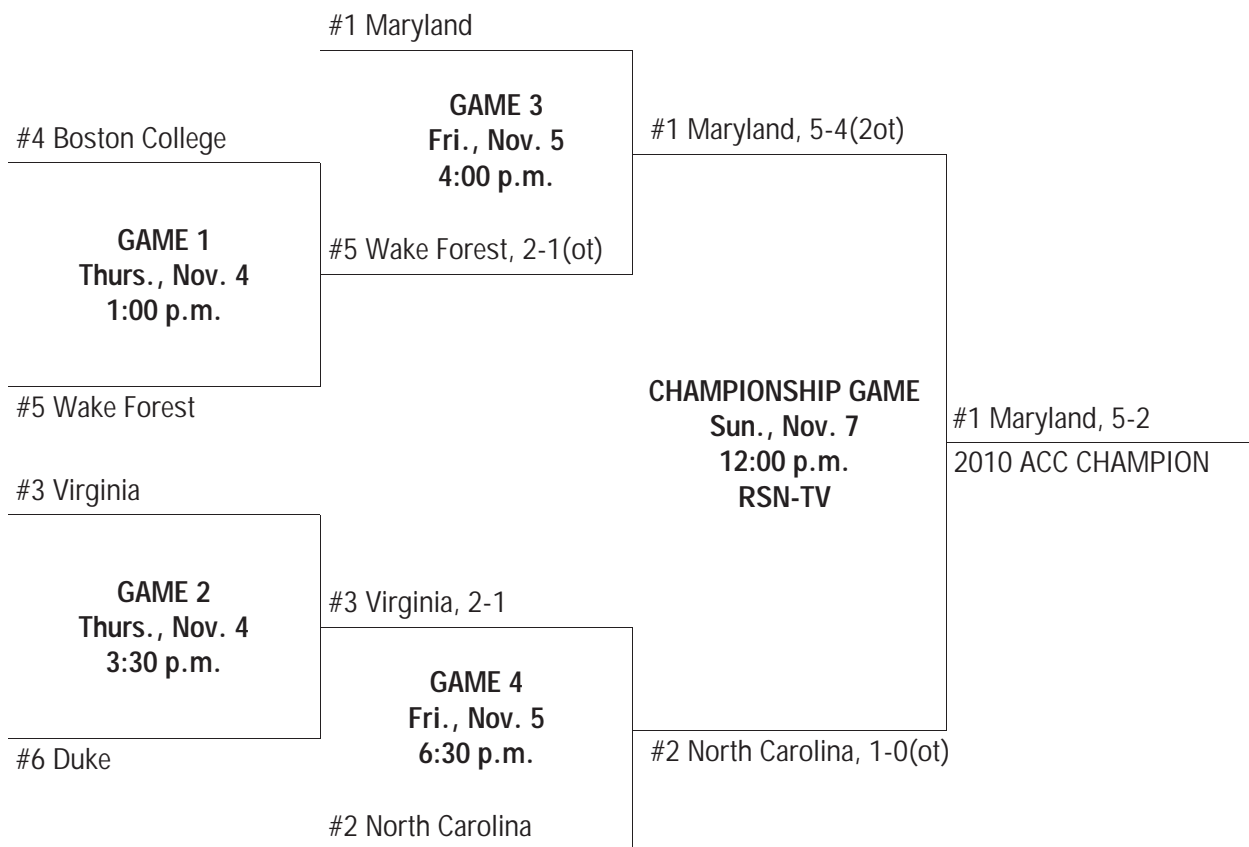

NOTE: RSN will broadcast the ACC Field Hockey Championship on Sunday, Nov. 7. The game will be aired regionally on FSN South, Comcast SportsNet Mid-Atlantic, and New England Sports Network.