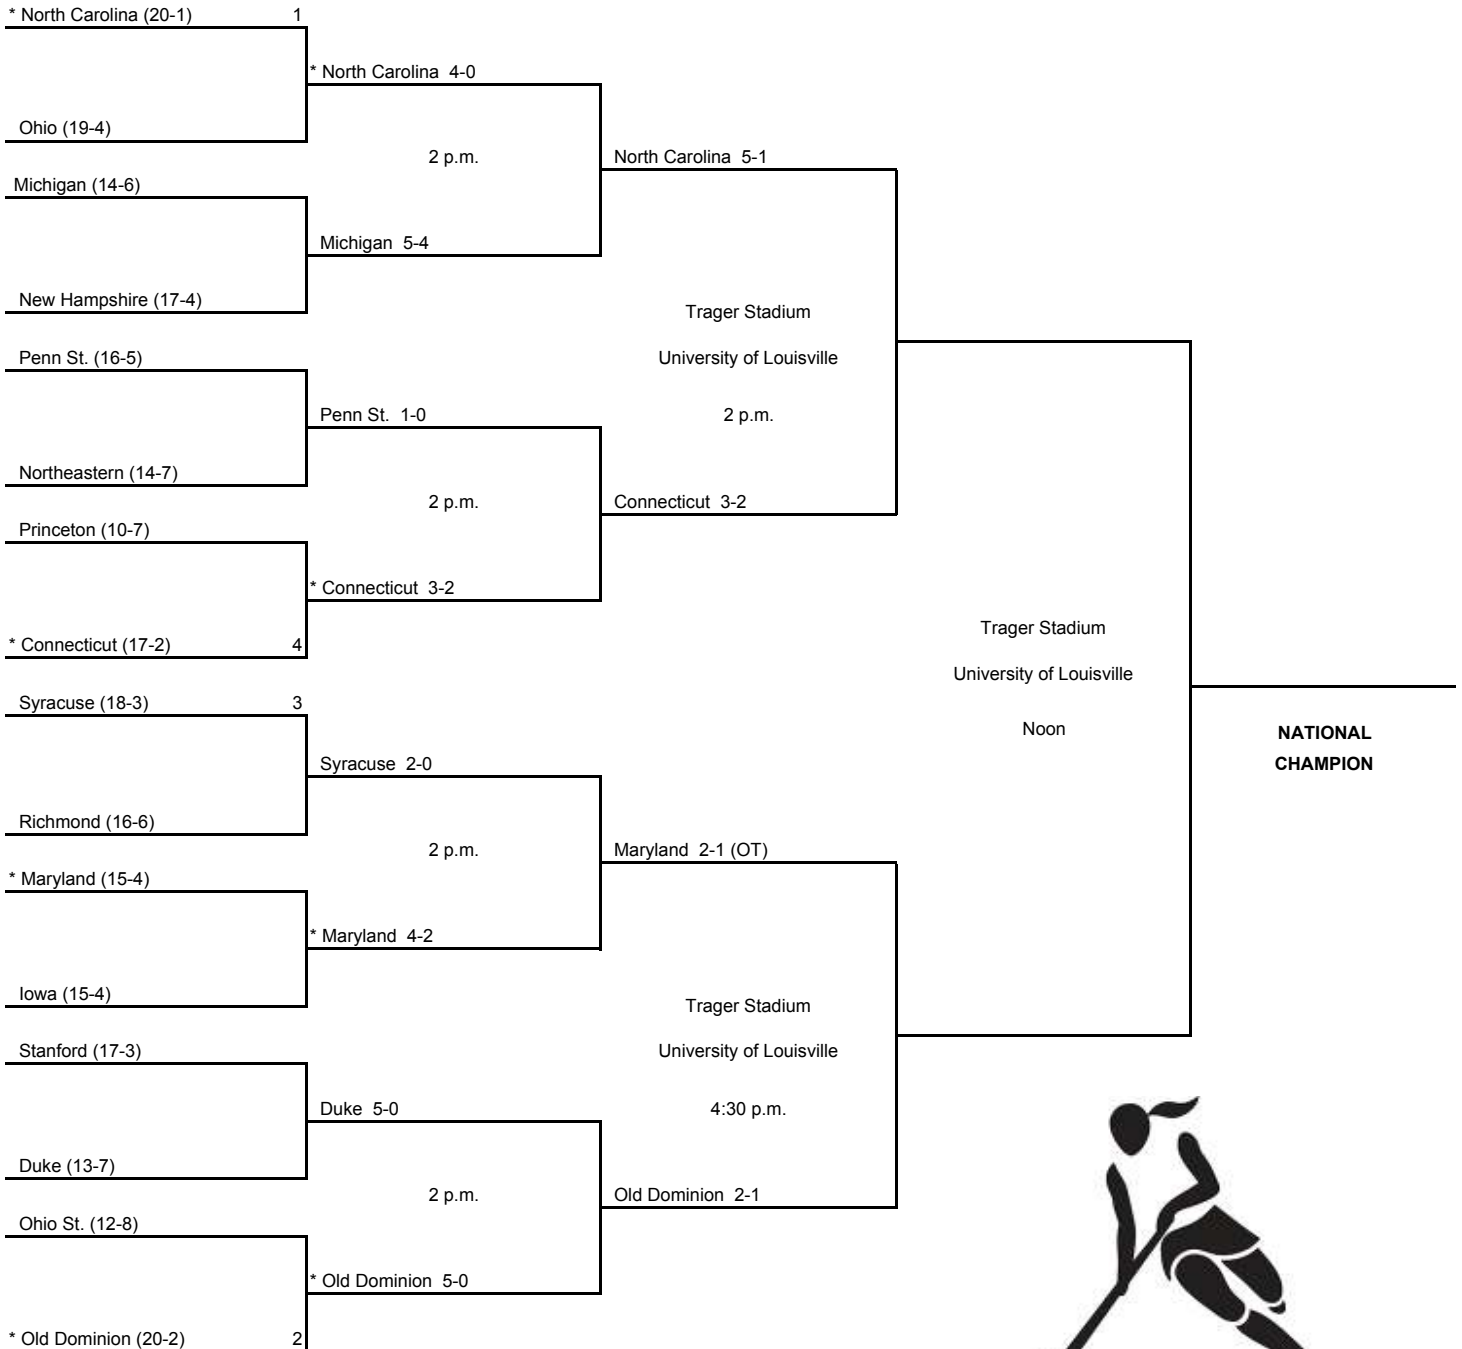

2011 Division I Field Hockey Championship

First Round
November 12

Second Round
November 13

Semifinals
November 18

Championship
November 20

*Denotes host institution
Home team is the seeded team in the seeded game.
In the non-seeded game, the team on the top of the bracket is the home team.