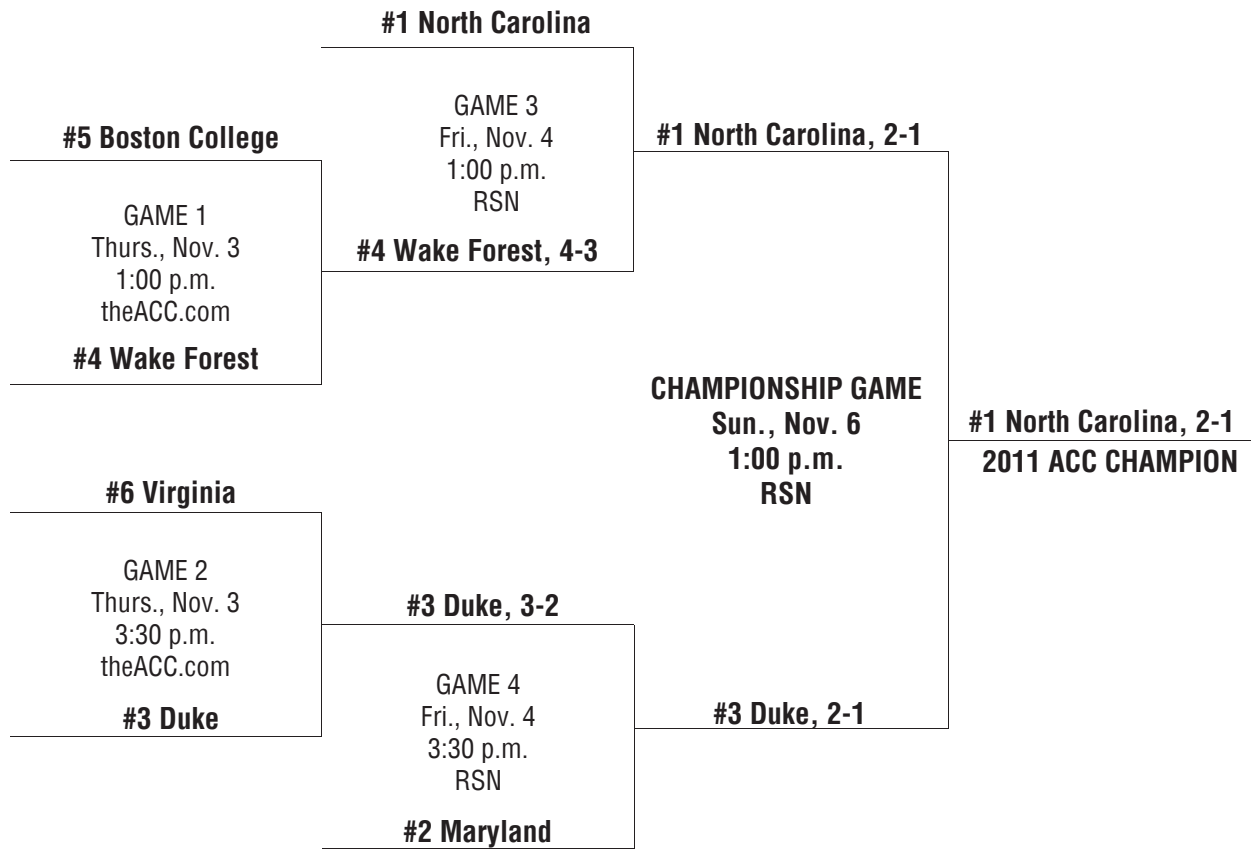

2011 Atlantic Coast Conference Field Hockey Championship

University of Maryland · College Park, Maryland
November 3, 4, & 6, 2011