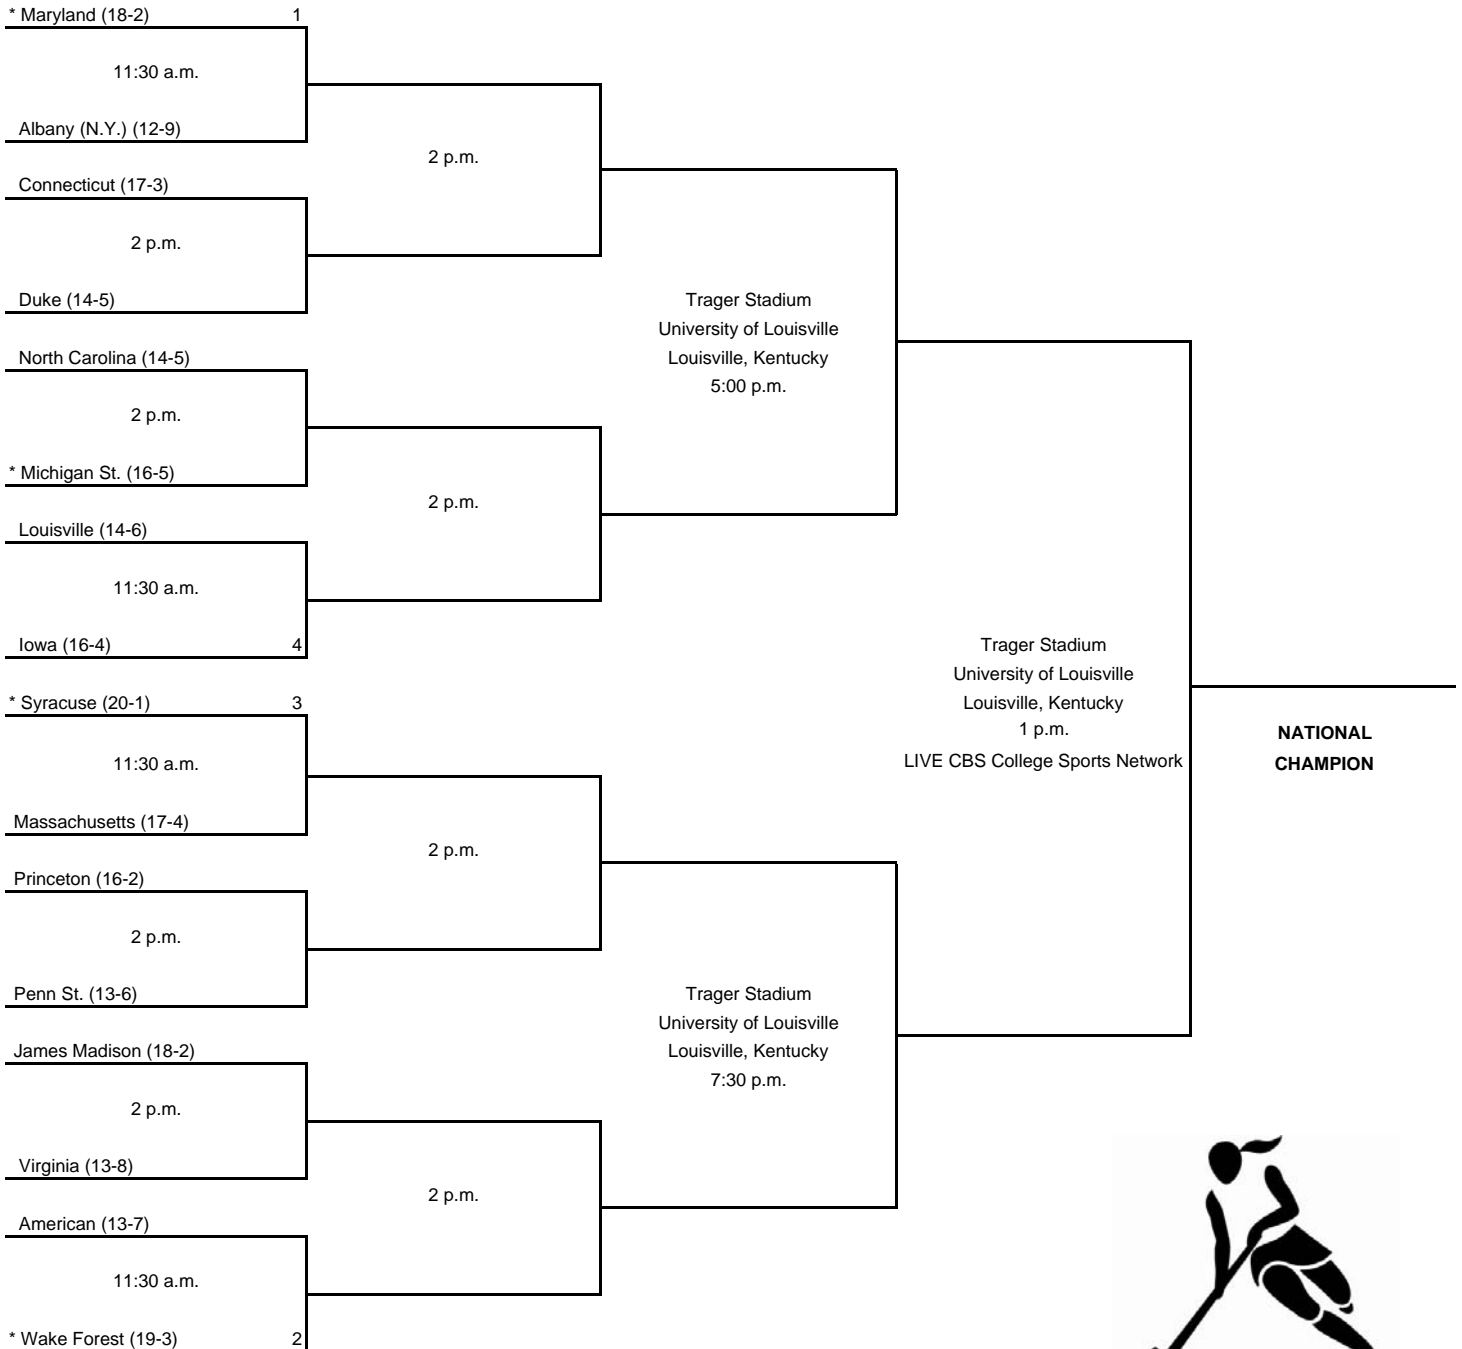

2008 Division I Field Hockey Championship

First Round
November 15

Second Round
November 16

Semifinals
November 21

Championship
November 23

*Denotes host institution
Home team is the seeded team in the seeded game.
In the non-seeded game, the team on the top of the bracket is the home team.