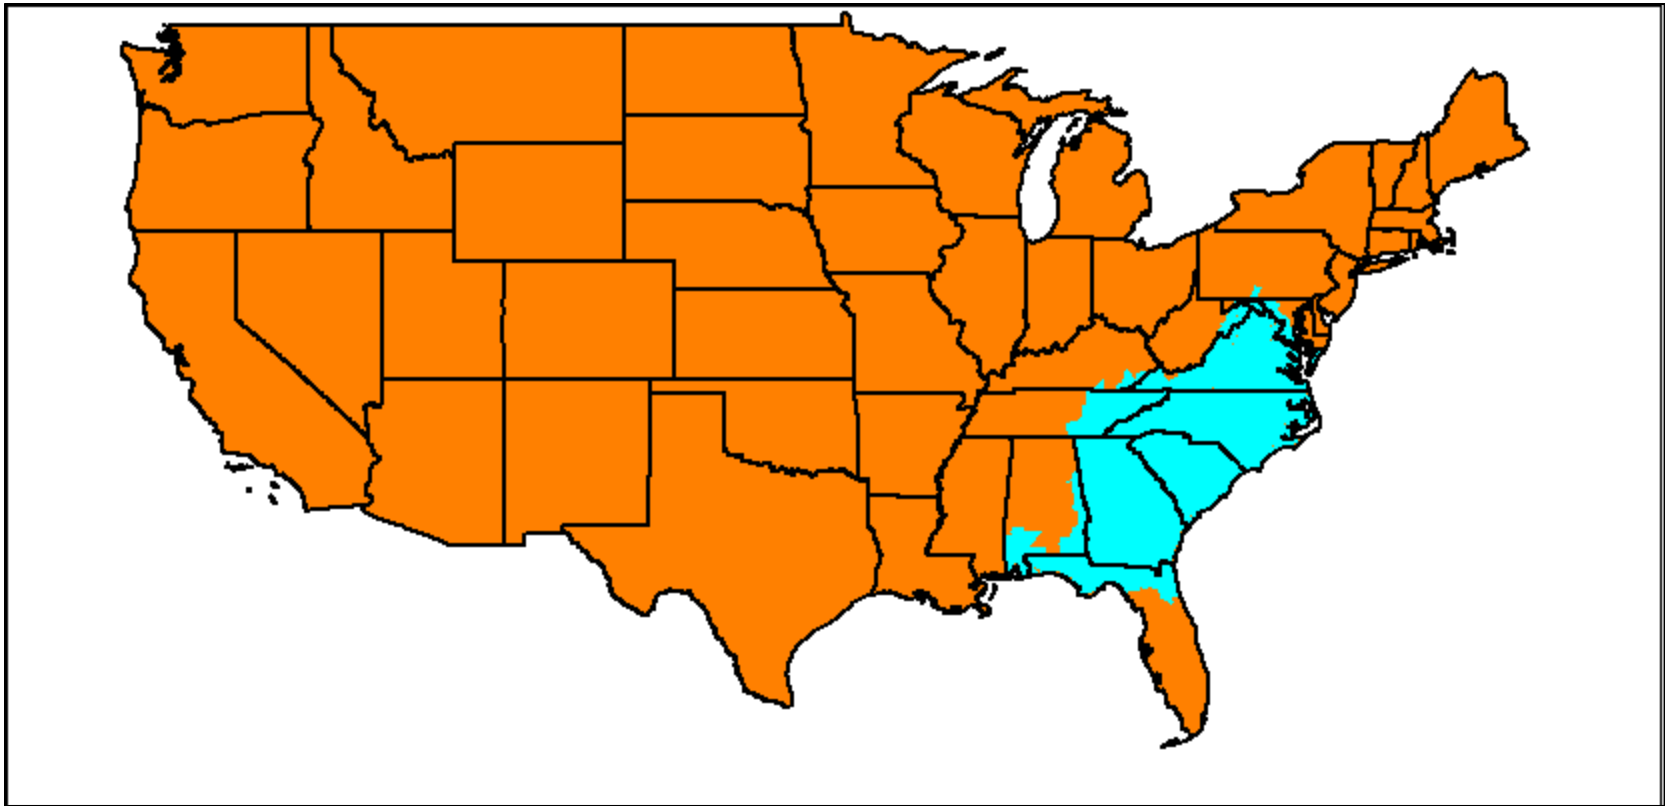

**ABC/ESPN College Football: Saturday, November 21, 2009 3:30 PM ET
Virginia @ #23 Clemson**

 **ABC/ABC HD**

 **ESPN/ESPN HD**
DirectTV Ch. #206SD/ #73HD
DishNet Ch. #140SD/ #9424HD
ESPN GamePlan
ESPN360.com

Note: Alaska & Hawaii will receive Virginia @ Clemson on ESPN & ESPN HD